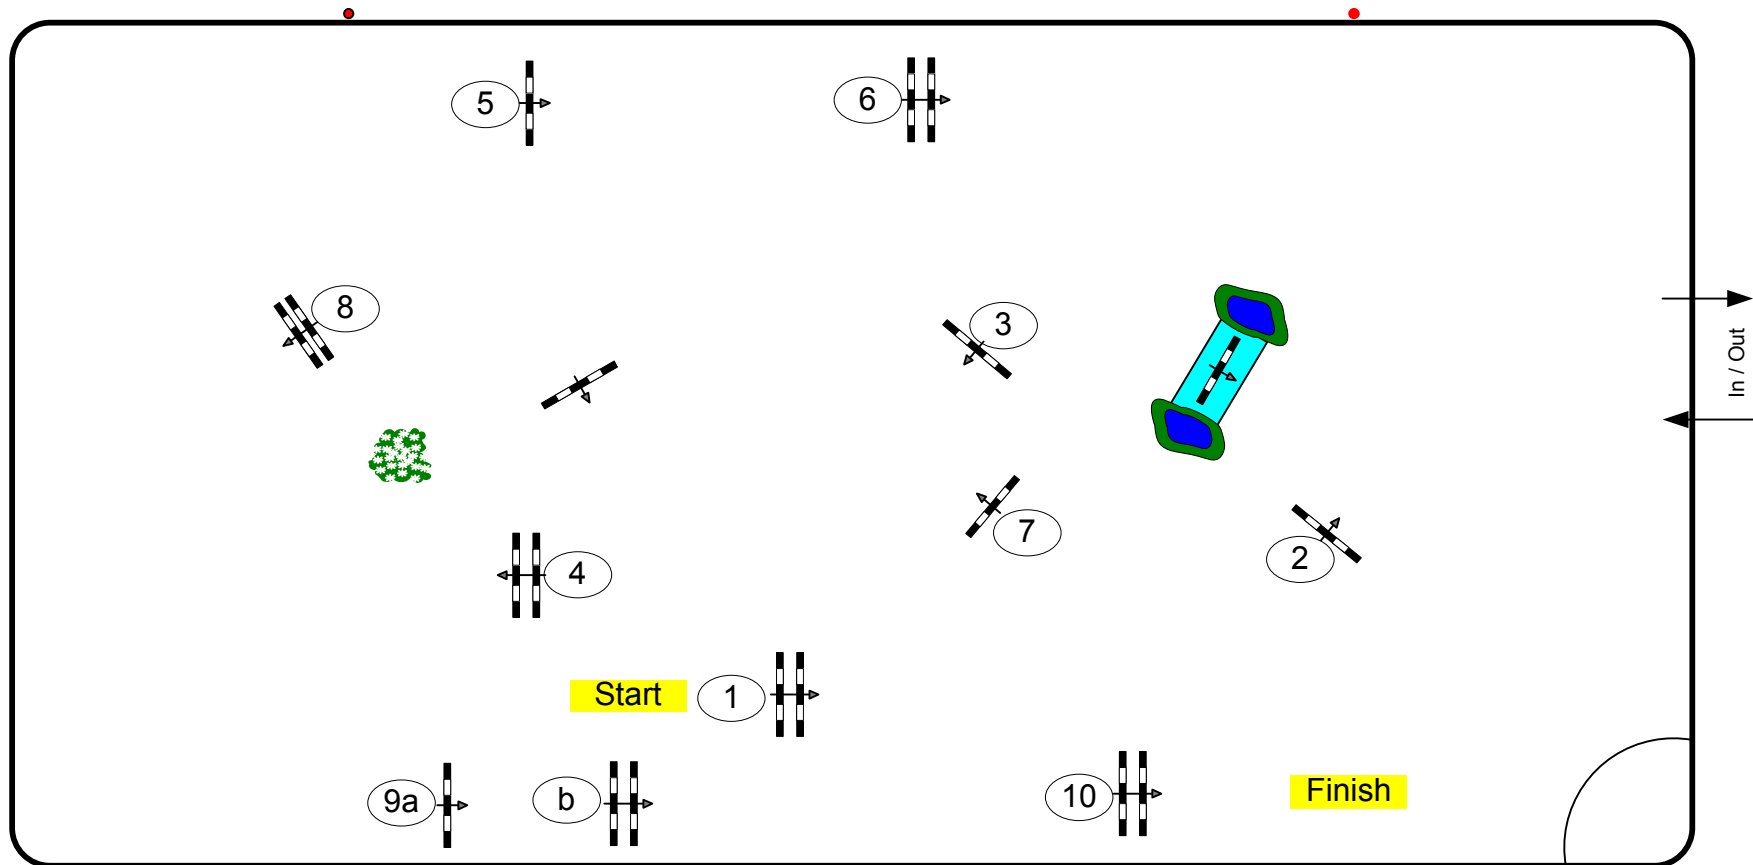

# CSI\*\*\*\* Groß ViegeIn 2017

Class No. **11/14** Amateurs small Tour

Competition against the clock

Donnerstag, 13. Juli 2017

Table: A  
National RG:  
FEI RG / Art. 238.2.1  
Height: 1,15/1,25 m

Speed: 350 m/min  
Length: 420 m  
Time allowed: 72 sec  
Time limit: 144 sec

Obstacles: 10  
Efforts: 11  
Penalty sec:  
Closed combination:

1st Jump-off:  
Length: 0 m  
Time allowed: 0 sec  
Time limit: 0 sec

100x50

Jury

Course Designer  
Marco Hesse (GER)  
Ralf Stehr (GER)

Assistants  
Otmar Schmid  
Szymon Tarant  
Thomas Wienig  
Norman Diederin