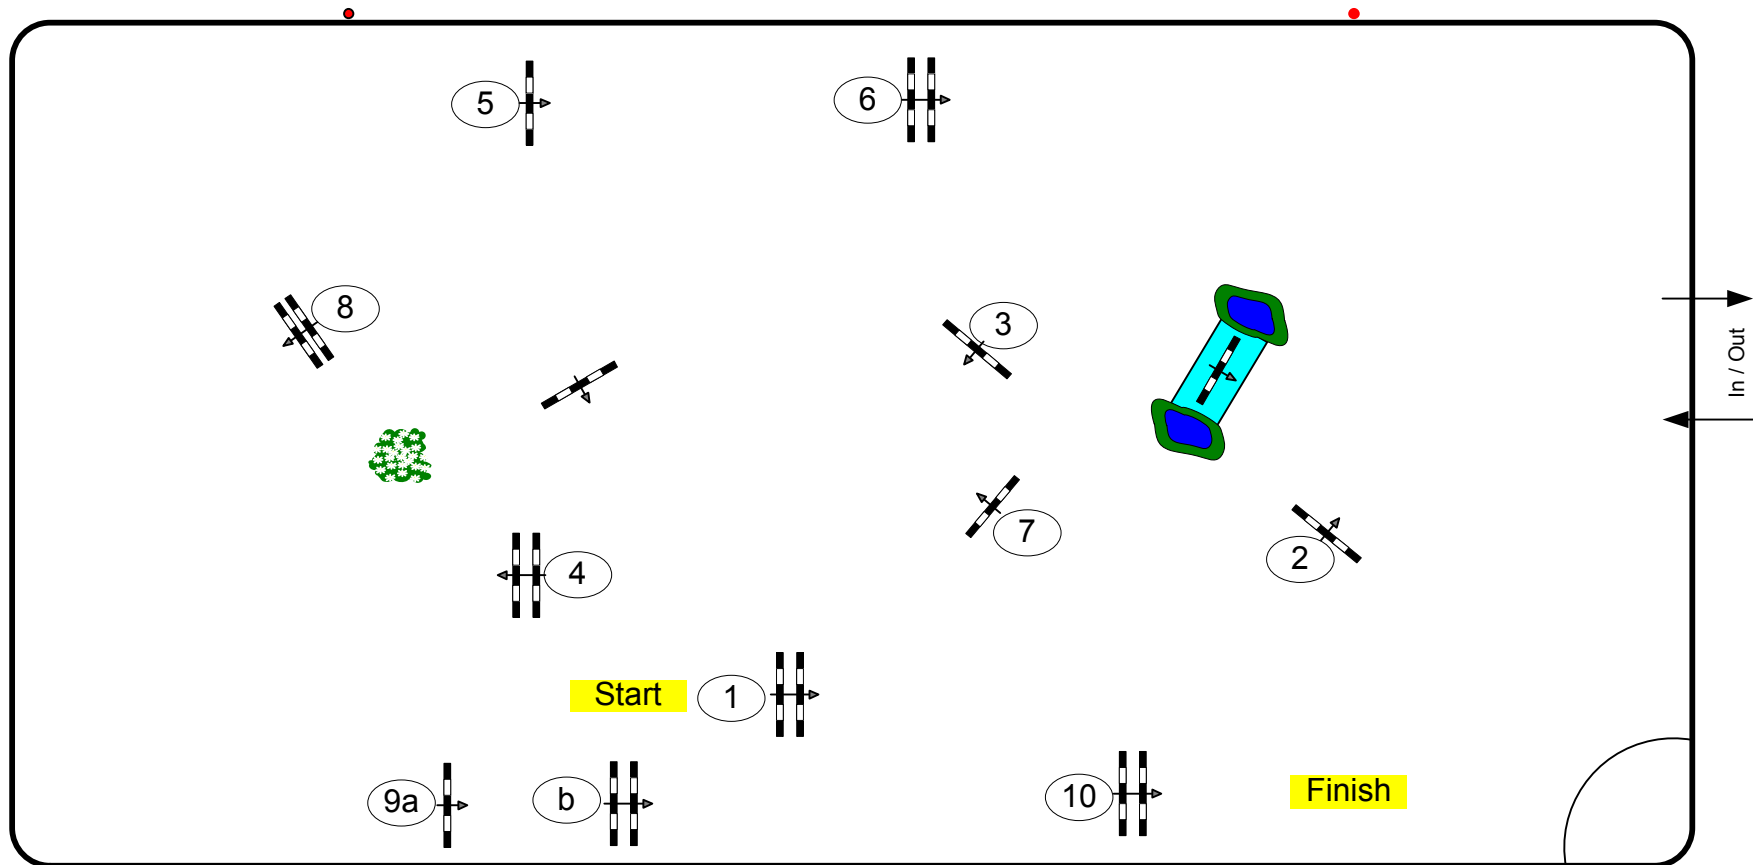

# CSI\*\*\*\* Groß ViegeIn 2017

Class No. **11/14** Amateurs small Tour

Competition against the clock

Donnerstag, 13. Juli 2017

Table: A  
 National RG:  
 FEI RG / Art. 238.2.1  
 Height: 1,15/1,25 m

Speed: 350 m/min  
 Length: 420 m  
 Time allowed: 72 sec  
 Time limit: 144 sec

Obstacles: 10  
 Efforts: 11  
 Penalty sec:  
 Closed combination:

1st Jump-off:  
 Length: 0 m  
 Time allowed: 0 sec  
 Time limit: 0 sec

100x50

Jury

Course Designer  
 Marco Hesse (GER)  
 Ralf Stehr (GER)