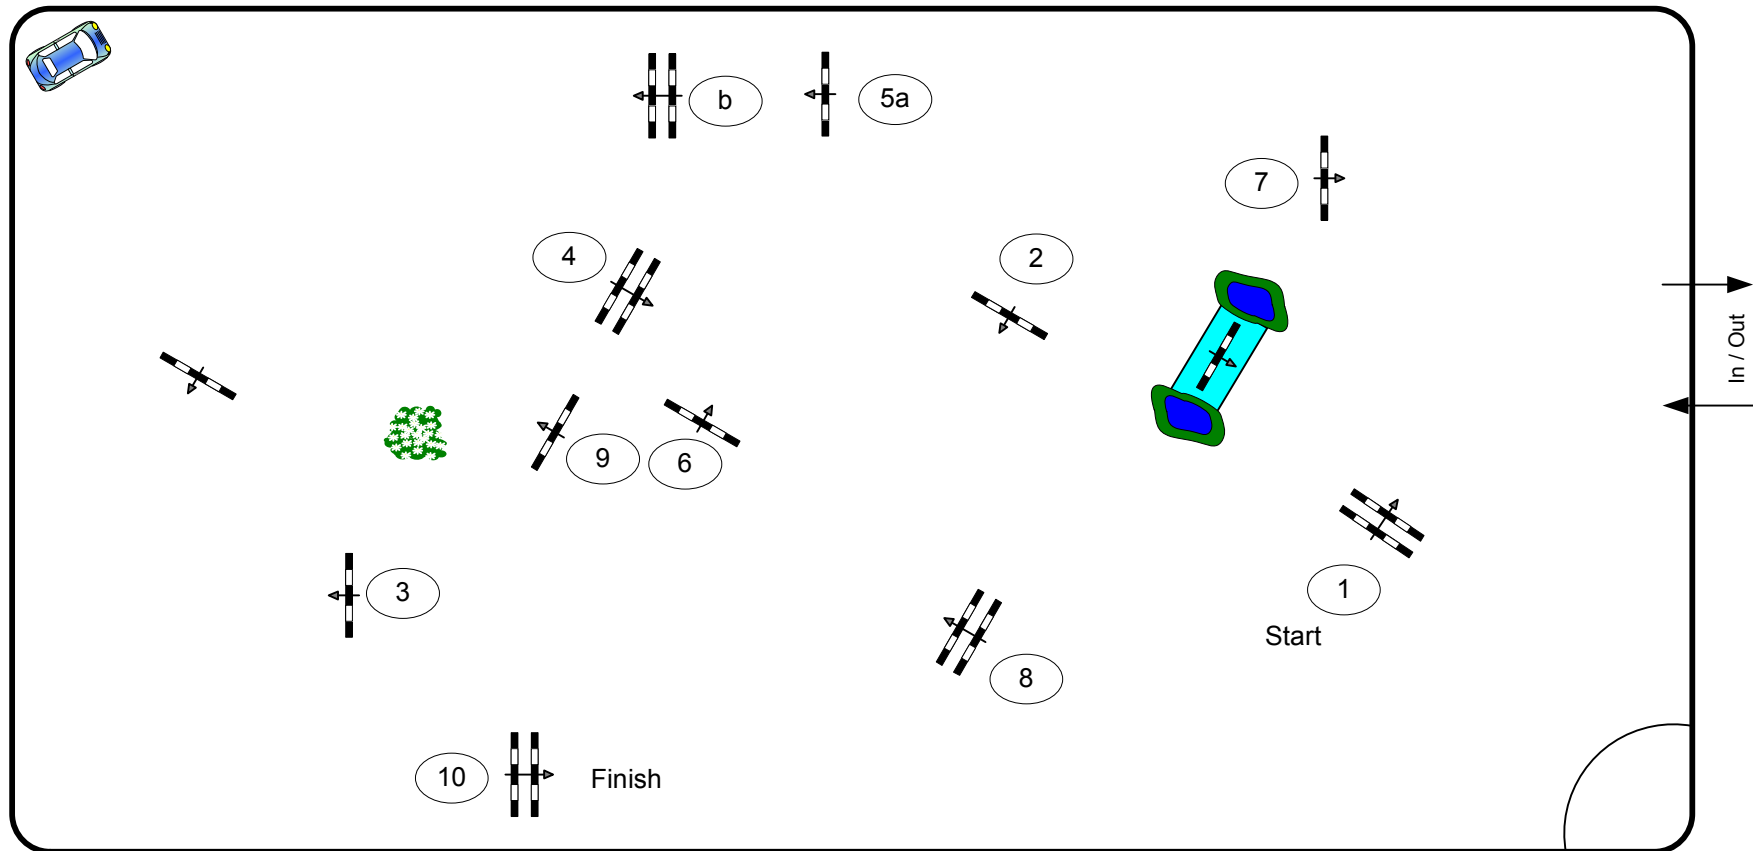

CSI**** Groß ViegeIn 2017

Class No. **12**

Amateurs small Tour

Competition against the clock

Freitag, 14. Juli 2017

Table: A
National RG:
FEI RG / Art. 238.2.1
Height: 1,15 m

Speed: 350 m/min
Length: 460 m
Time allowed: 79 sec
Time limit: 158 sec

Obstacles: 10
Efforts: 11
Penalty sec:
Closed combination:

1st Jump-off:
Length: 0 m
Time allowed: 0 sec
Time limit: 0 sec

100x50

Jury

Course Designer
Marco Hesse (GER)
Ralf Stehr (GER)

Assistants
Otmar Schmid
Szymon Tarant
Thomas Wienig
Norman Diederin