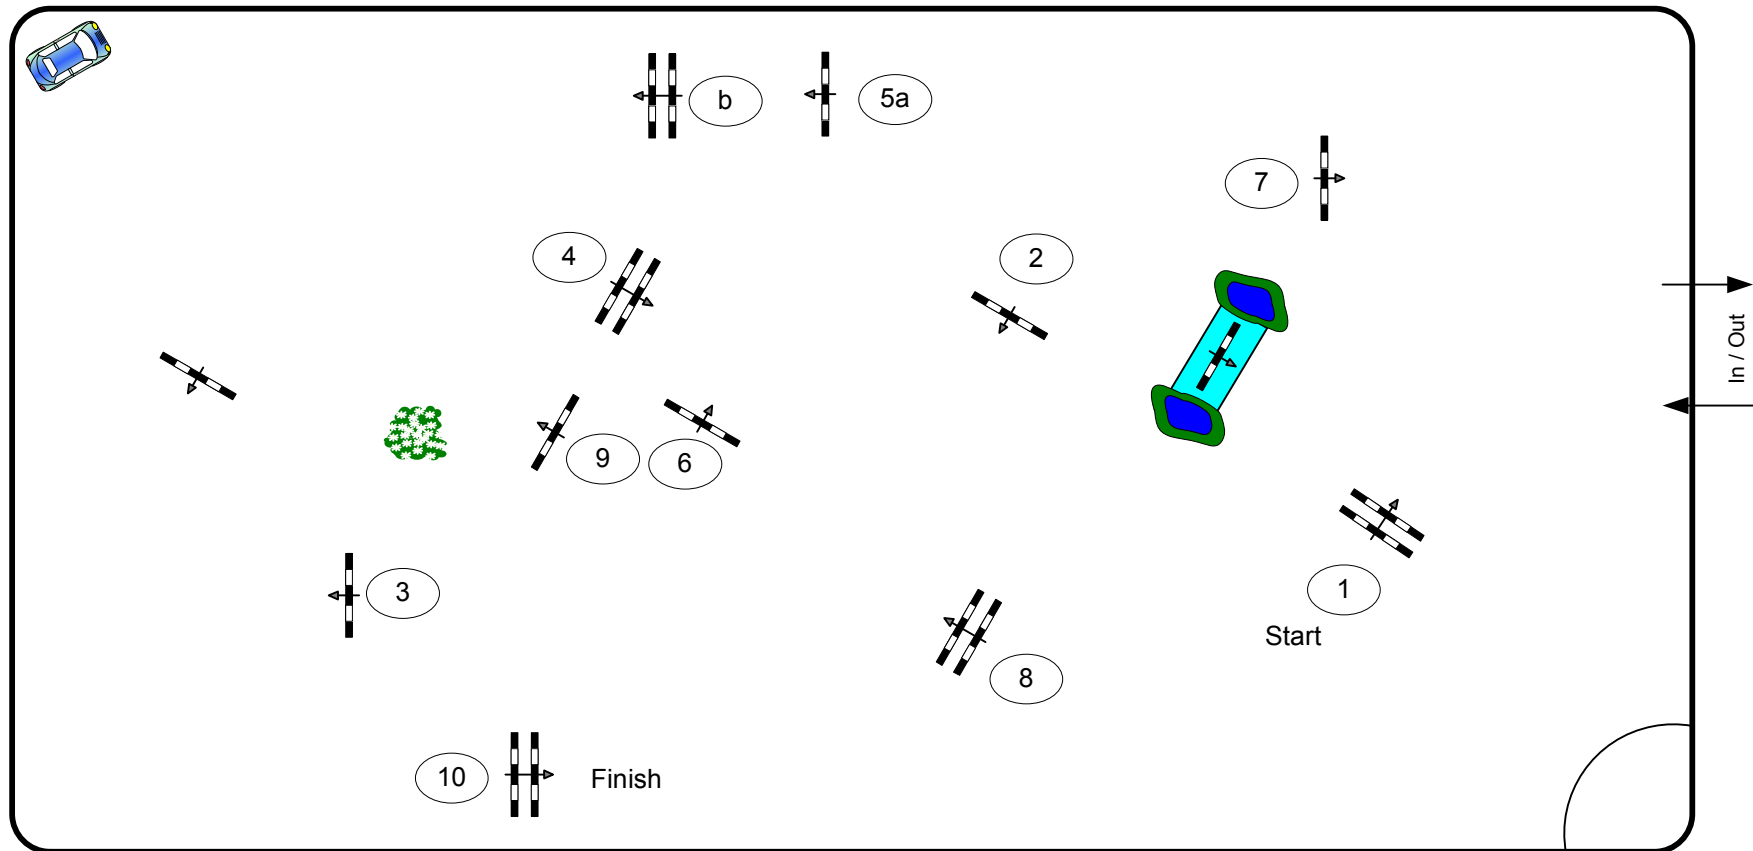

# CSI\*\*\*\* Groß ViegeIn 2017

Class No. **12**

Amateurs small Tour

Competition against the clock

Freitag, 14. Juli 2017

Table: A  
National RG:  
FEI RG / Art. 238.2.1  
Height: 1,15 m

Speed: 350 m/min  
Length: 460 m  
Time allowed: 79 sec  
Time limit: 158 sec

Obstacles: 10  
Efforts: 11  
Penalty sec:  
Closed combination:

1st Jump-off:  
Length: 0 m  
Time allowed: 0 sec  
Time limit: 0 sec

100x50

**Jury**

**Course Designer**  
Marco Hesse (GER)  
Ralf Stehr (GER)