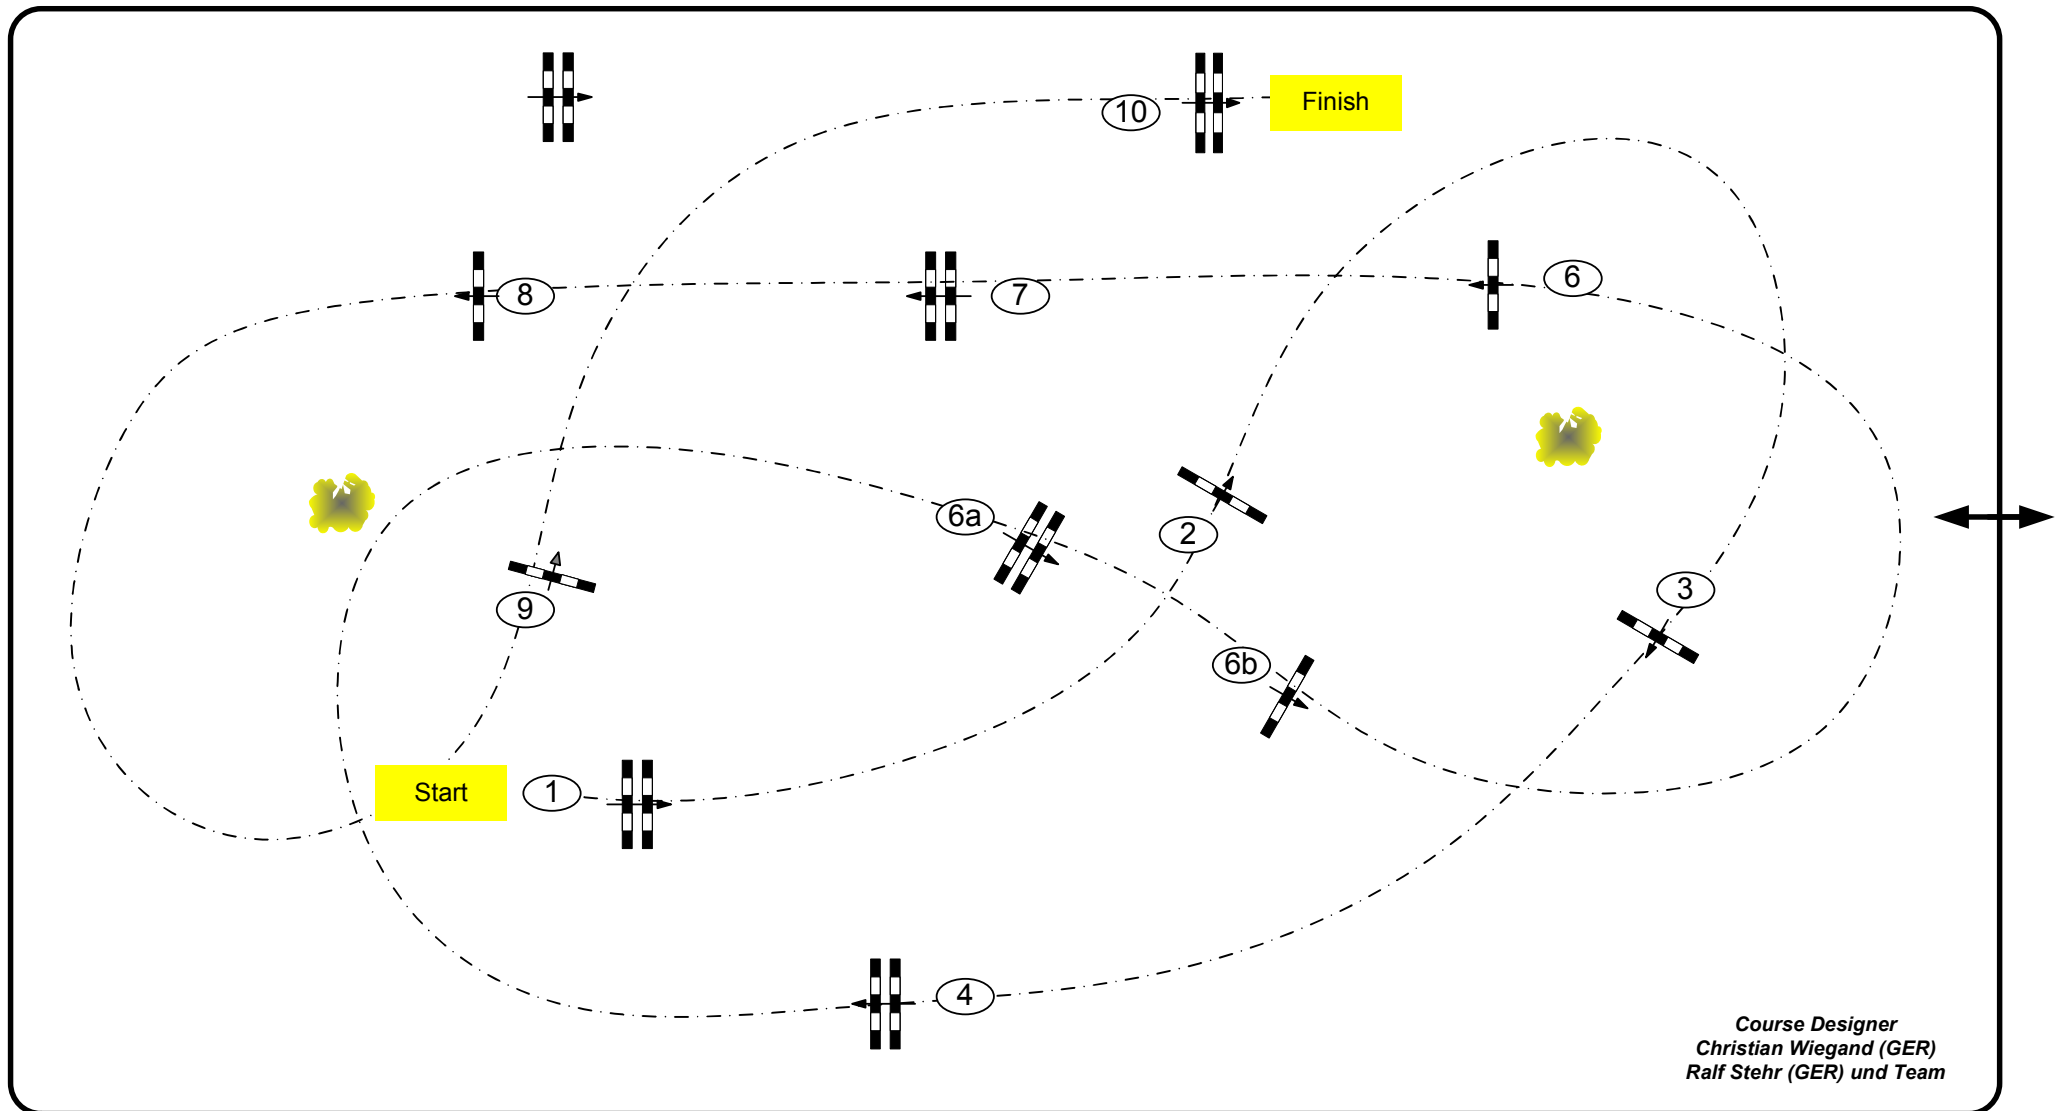

Redefin 2017

Class No.: 28

Stilspringprüfung Kl. M*

Table: A
National RG:
FEI RG / Art. 520,3a
Height: 1,25 m

Speed: 350 m/min
Length: 430 m
Time allowed: 74 sec
Time limit: 148 sec

Obstacles: 10
Efforts: 11
Penalty sec:
Closed combination:

Winning Round: 0
Length: 0 m
Time allowed: 0 sec
Time limit: 0 sec

Course Designer
Christian Wiegand (GER)
Ralf Stehr (GER) und Team