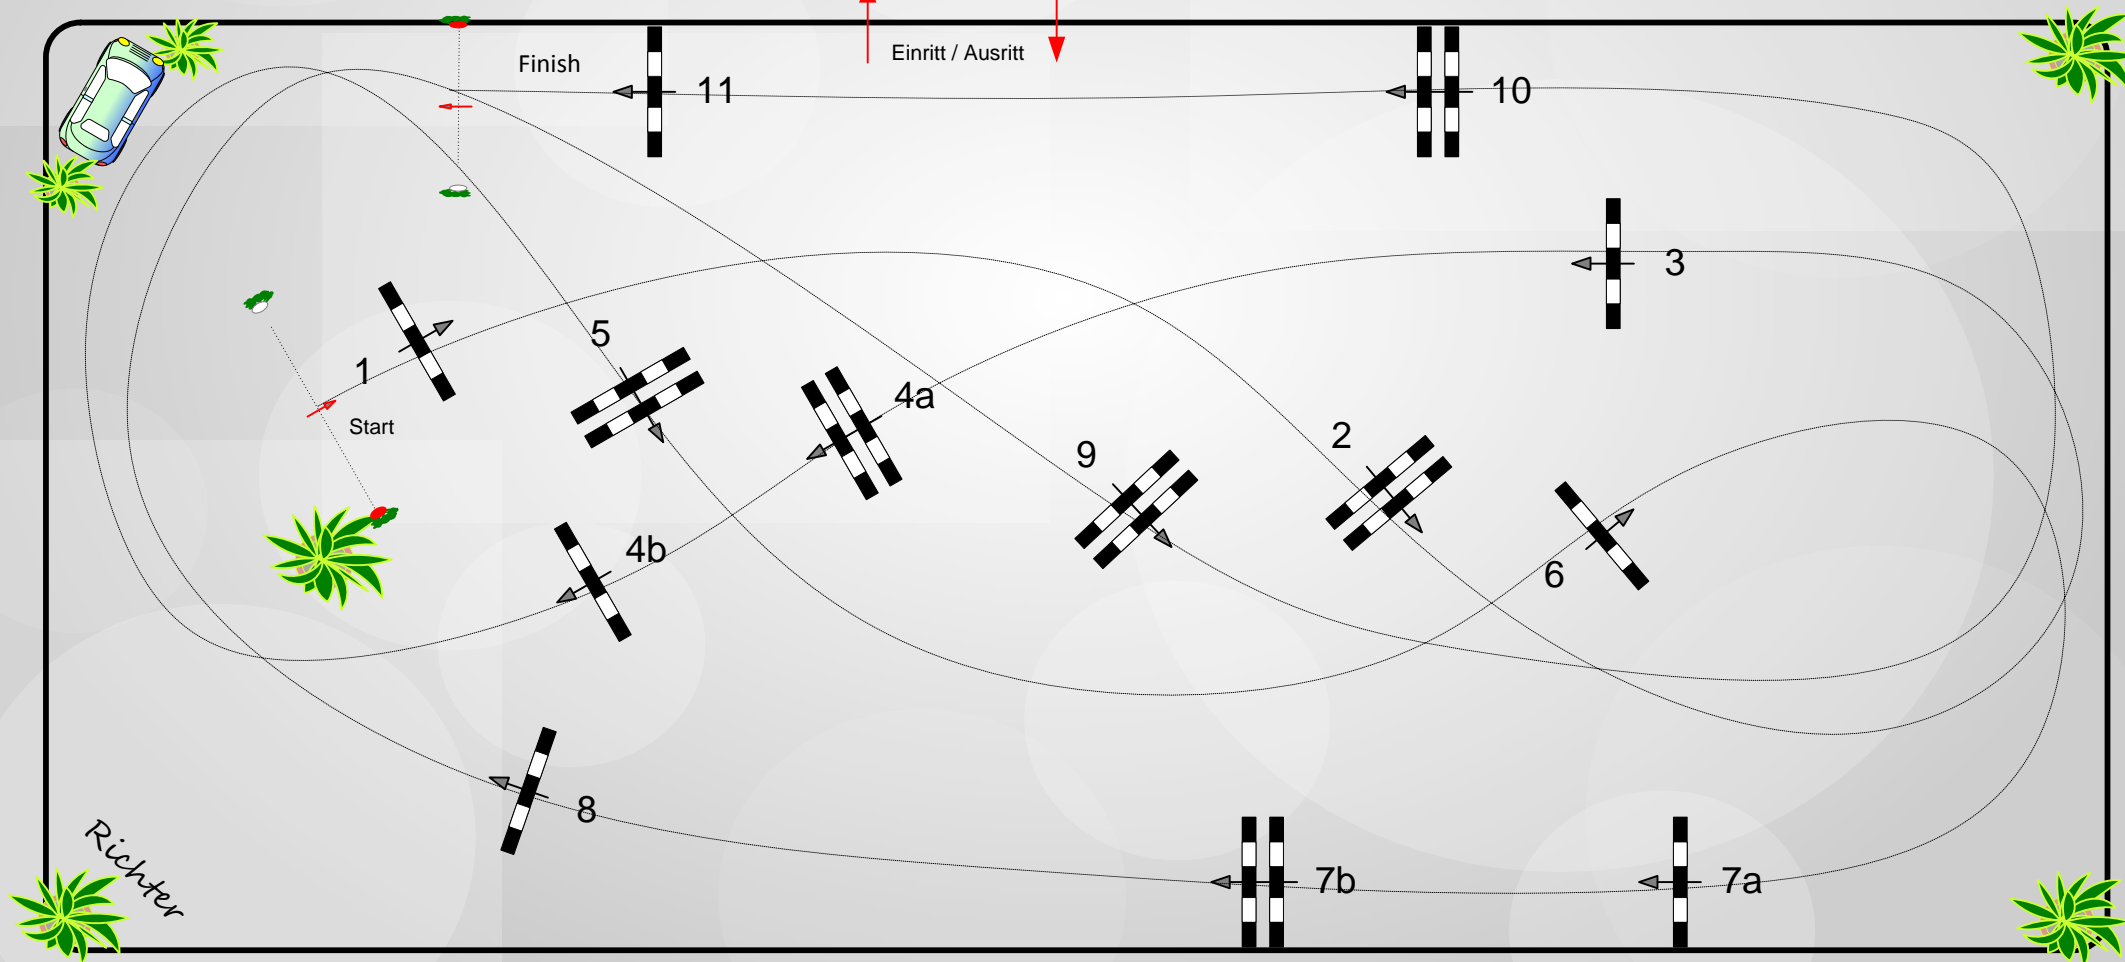

# CSI \*\*Sauldorf Boll

Class No.: 10

Big Tour

Competition against the clock

Donnerstag, 2. November 2017

Start: 20:00

Table: A  
National RG:  
FEI RG / Art. 238.2.1  
Height: 1,45 m

Speed: 350 m/min  
Length: 395 m  
Time allowed: 68 sec  
Time limit: 136 sec

Obstacles: 11  
Efforts: 13  
Penalty sec:  
Closed combination:

1st Jump-off:  
Length: 0 m  
Time allowed: 0 sec  
Time limit: 0 sec

2nd Jump-off:  
Length: 0 m  
Time allowed: 0 sec  
Time limit: 0 sec