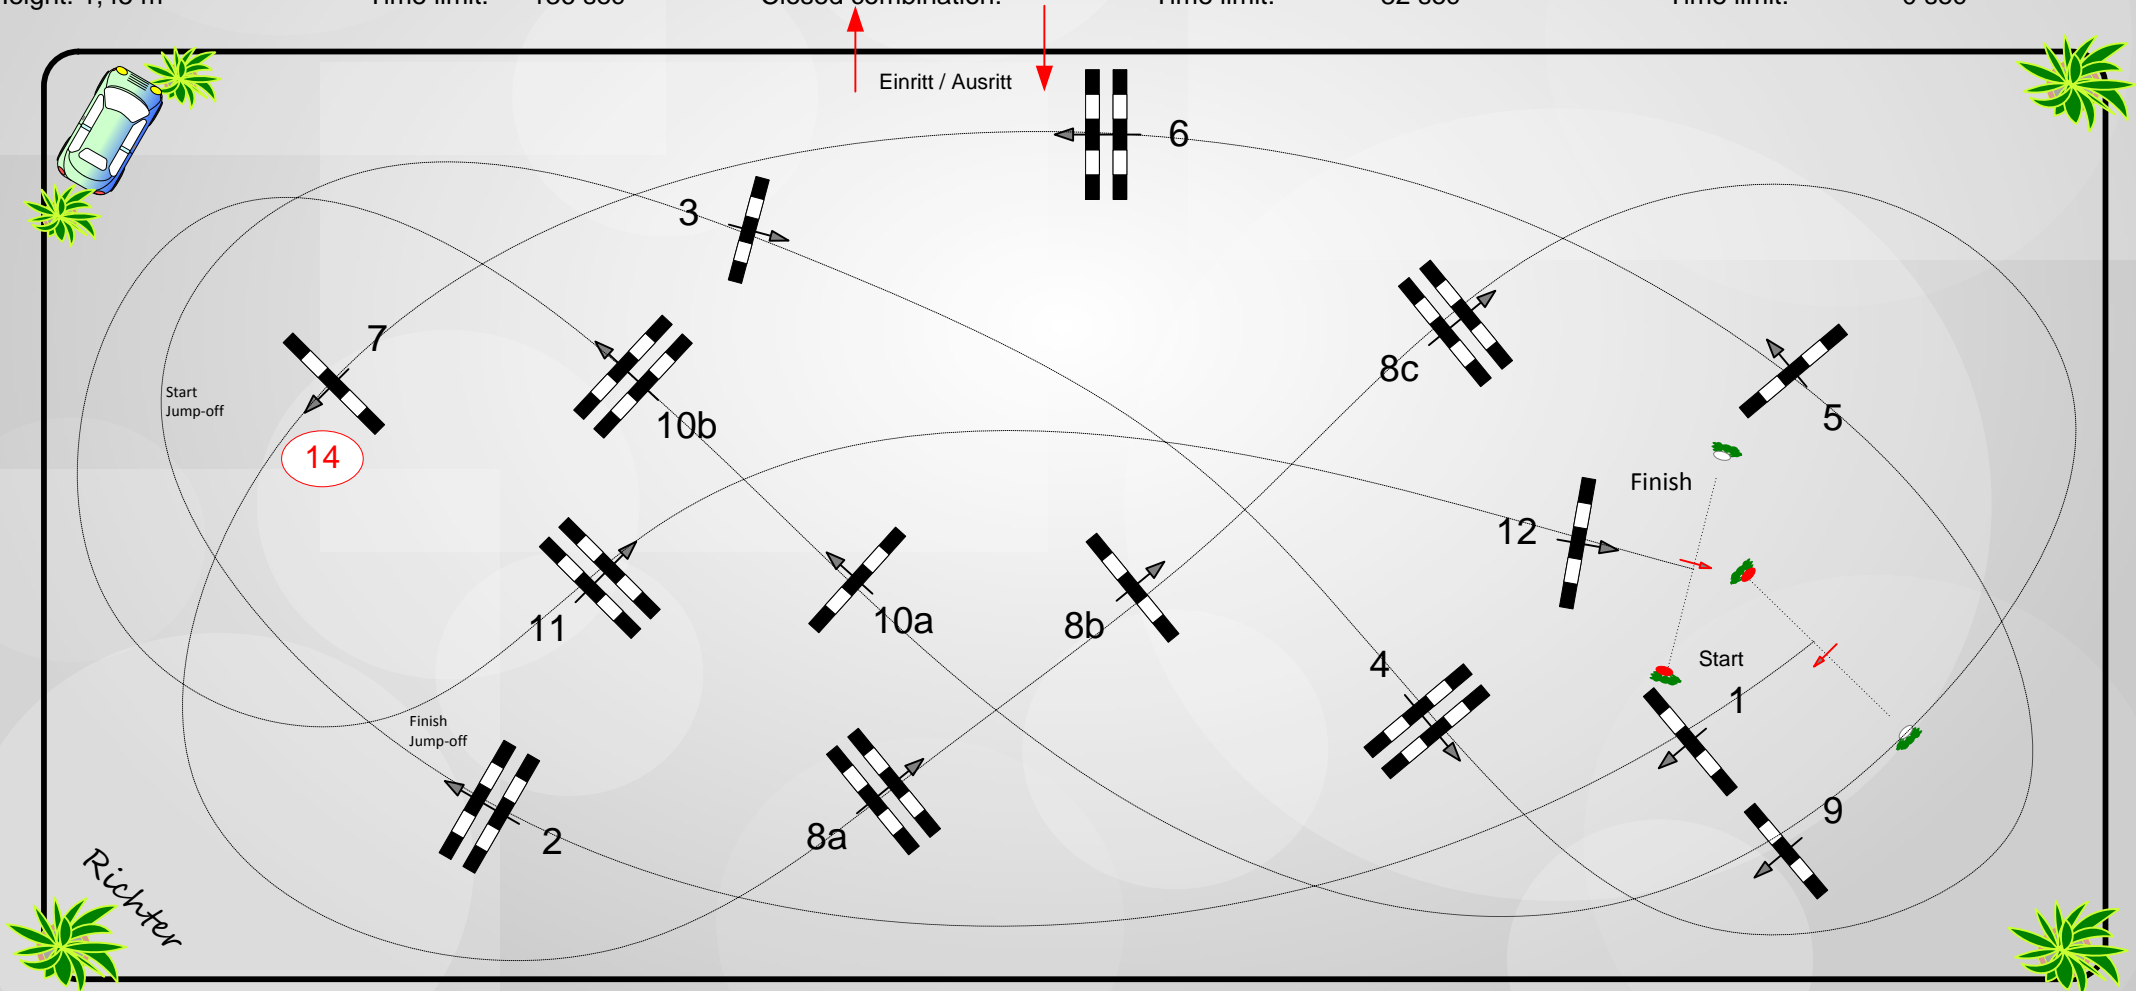

# CSI \*\*Sauldorf Boll

Class No.: 12

Big Tour

Competition with one jump-off

Sonntag, 5. November 2017

Start: 13:30

Table: A  
National RG:  
FEI RG / Art. 238.2.2  
Height: 1,45 m

Speed: 350 m/min  
Length: 395 m  
Time allowed: 68 sec  
Time limit: 136 sec

Obstacles:  
Efforts:  
Penalty sec:  
Closed combination:

1st Jump-off: 14,4,5,6,8b,8c,9,2,  
Length: 235 m  
Time allowed: 41 sec  
Time limit: 82 sec

2nd Jump-off:  
Length: 0 m  
Time allowed: 0 sec  
Time limit: 0 sec