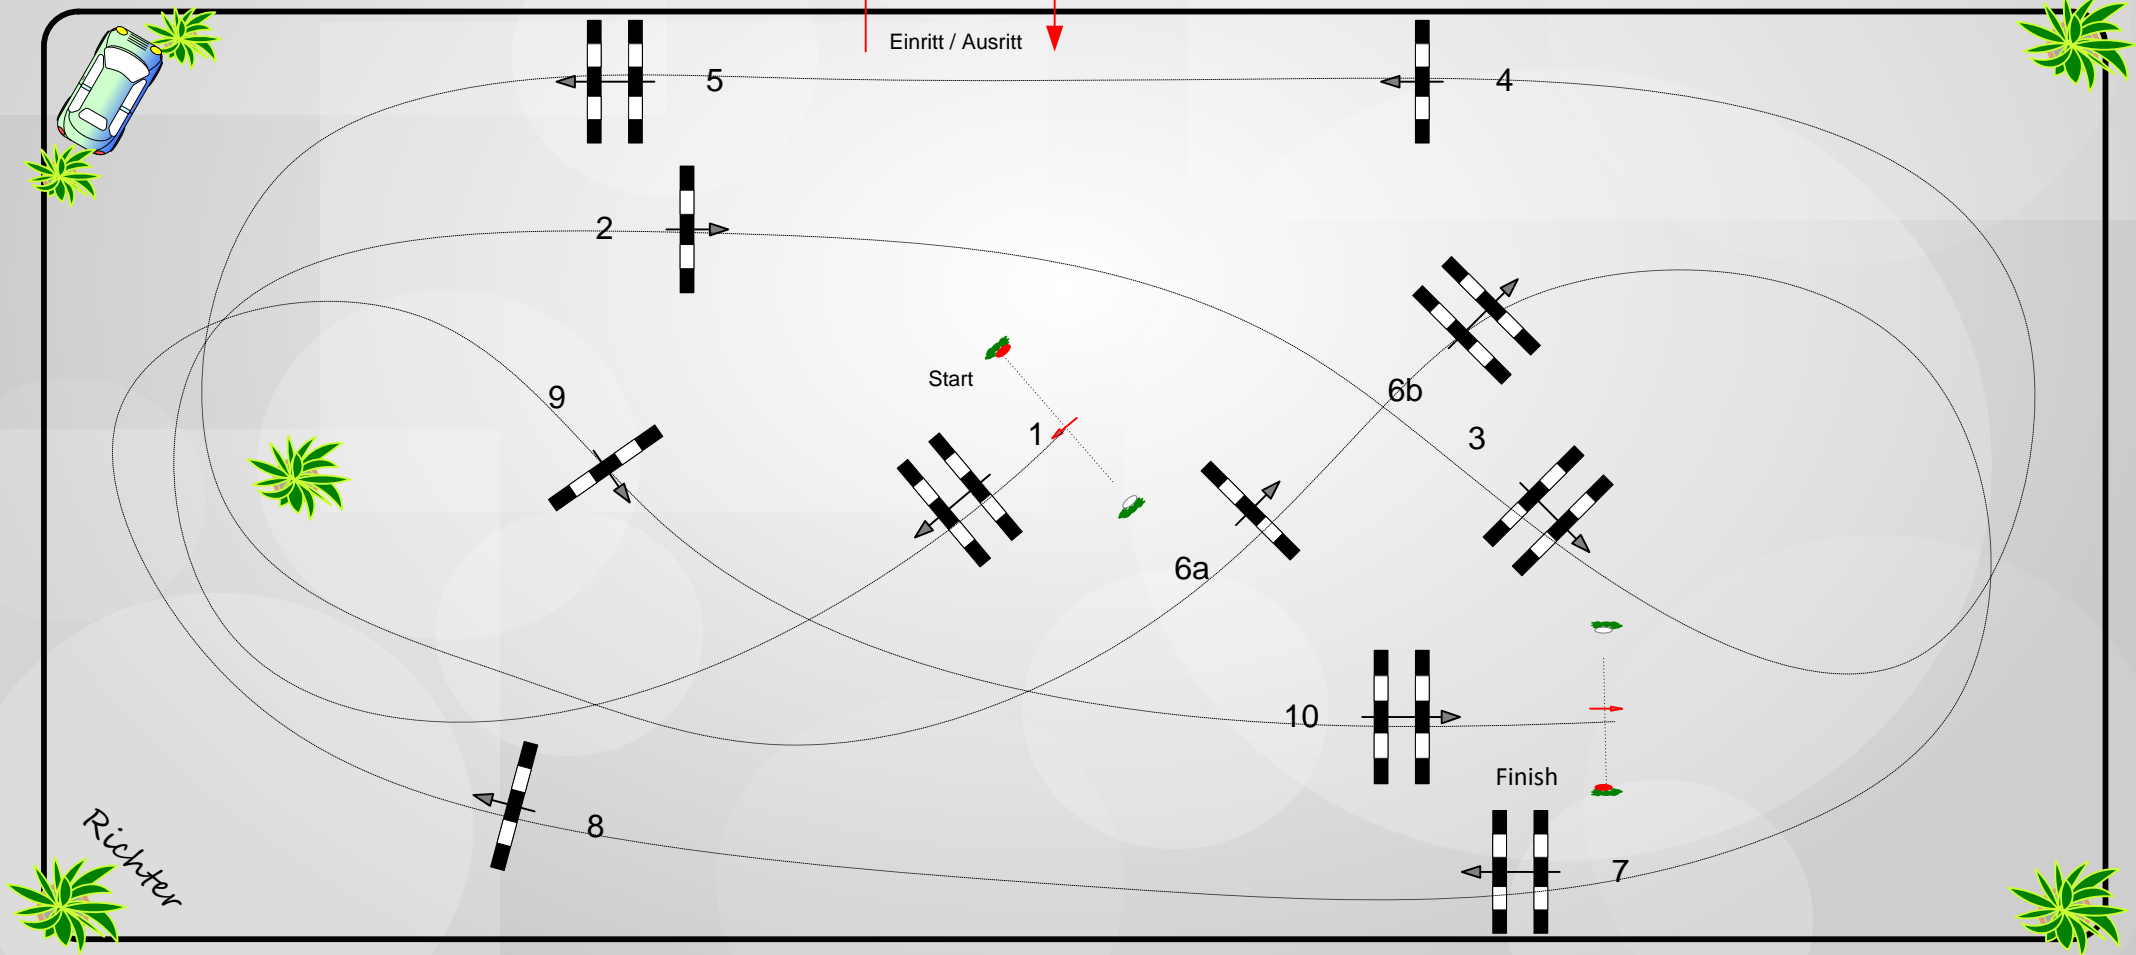

CSI **Sauldorf Boll

Class No.: 14

Youngster Tour

Competition against the clock

Freitag, 3. November 2017

Start: 14:30

Table: A
National RG:
FEI RG / Art. 238.2.1
Height: 1,25-1,30 m

Speed: 350 m/min
Length: 350 m
Time allowed: 60 sec
Time limit: 120 sec

Obstacles: 10
Efforts: 11
Penalty sec:
Closed combination:

1st Jump-off:
Length: 0 m
Time allowed: 0 sec
Time limit: 0 sec

2nd Jump-off:
Length: 0 m
Time allowed: 0 sec
Time limit: 0 sec

Einritt / Ausritt

Richter

Course Designer
Peter Schmacher/ Hans Dussler (GER)
Mit Team