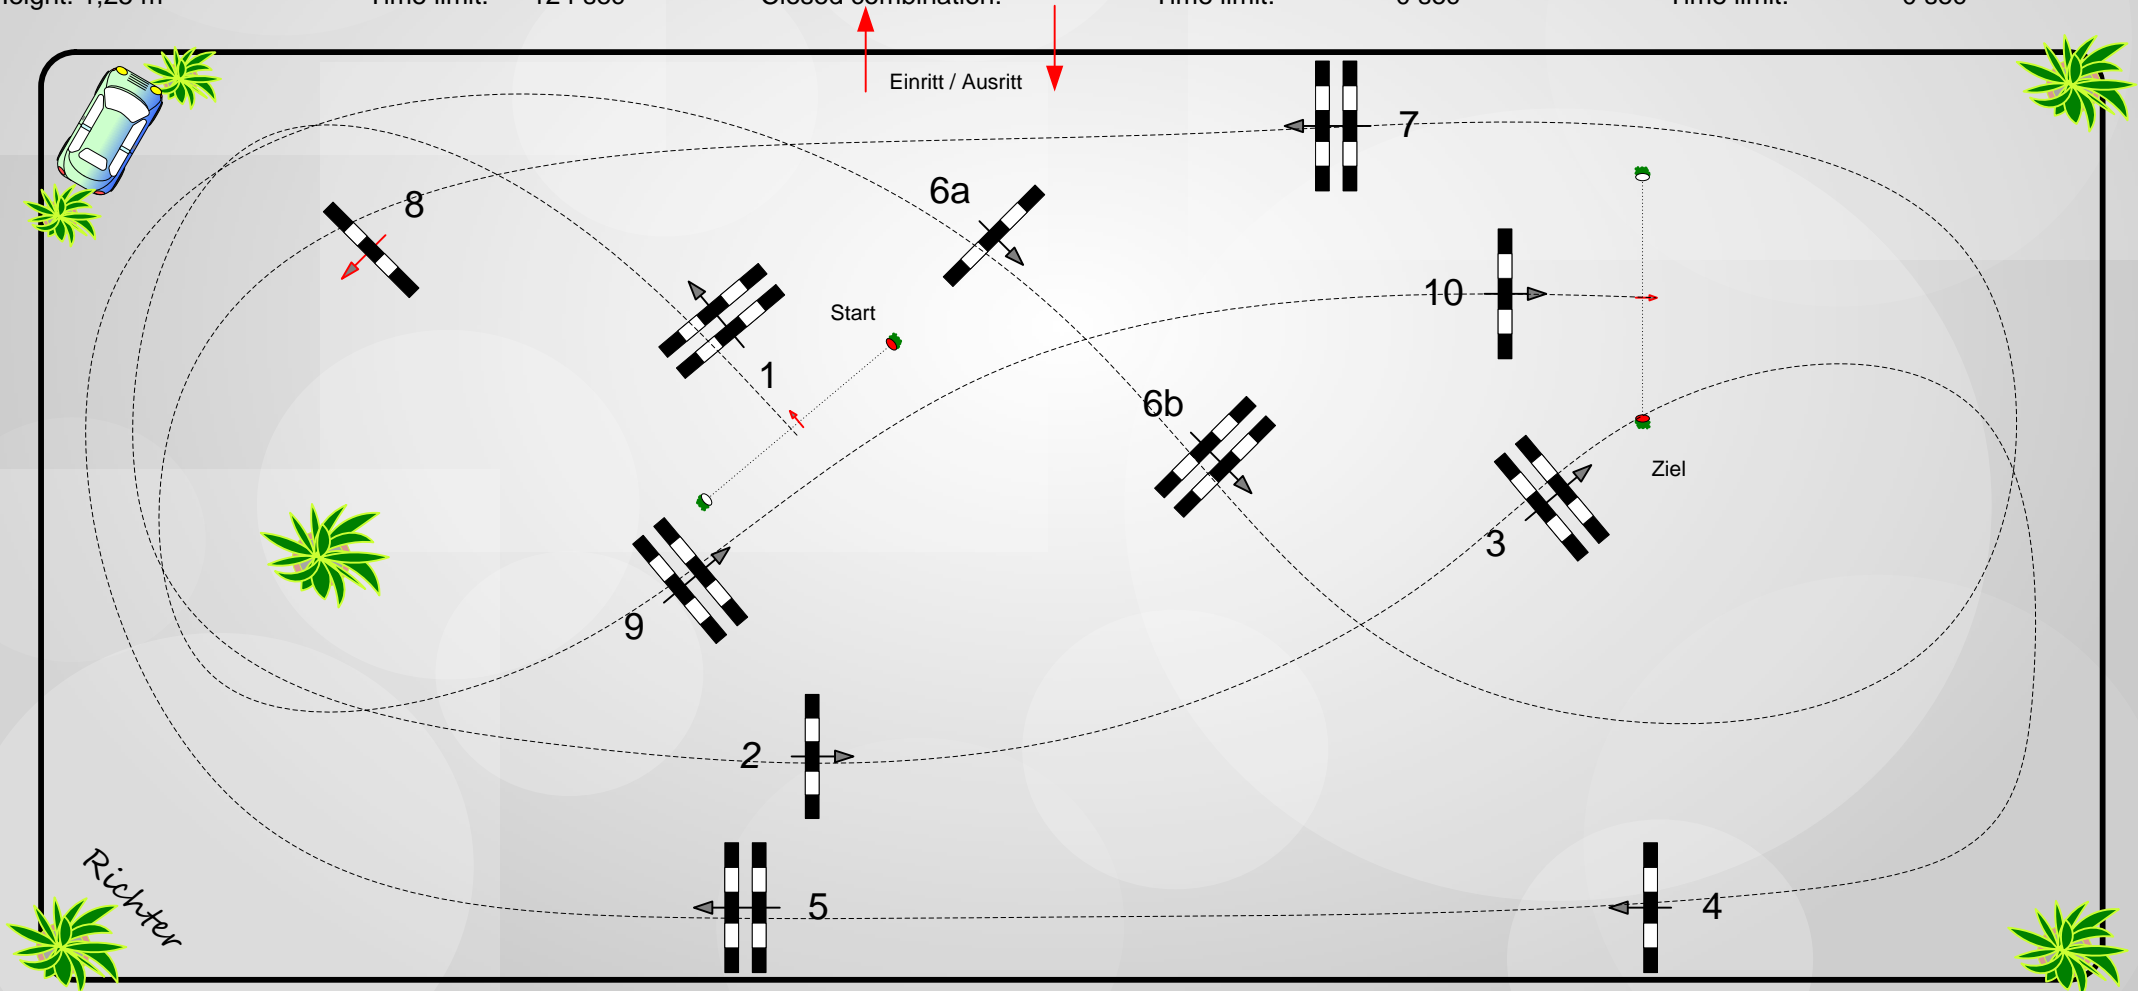

# CSI \*\*Sauldorf Boll

Class No.: 01

Small Tour

Competition against the clock

Donnerstag, 2. November 2017

Start: 17:00

Table: A  
 National RG:  
 FEI RG / Art. 238.2.1  
 Height: 1,25 m

Speed: 350 m/min  
 Length: 360 m  
 Time allowed: 62 sec  
 Time limit: 124 sec

Obstacles: 10  
 Efforts: 11  
 Penalty sec:  
 Closed combination:

1st Jump-off:  
 Length: 0 m  
 Time allowed: 0 sec  
 Time limit: 0 sec

2nd Jump-off:  
 Length: 0 m  
 Time allowed: 0 sec  
 Time limit: 0 sec