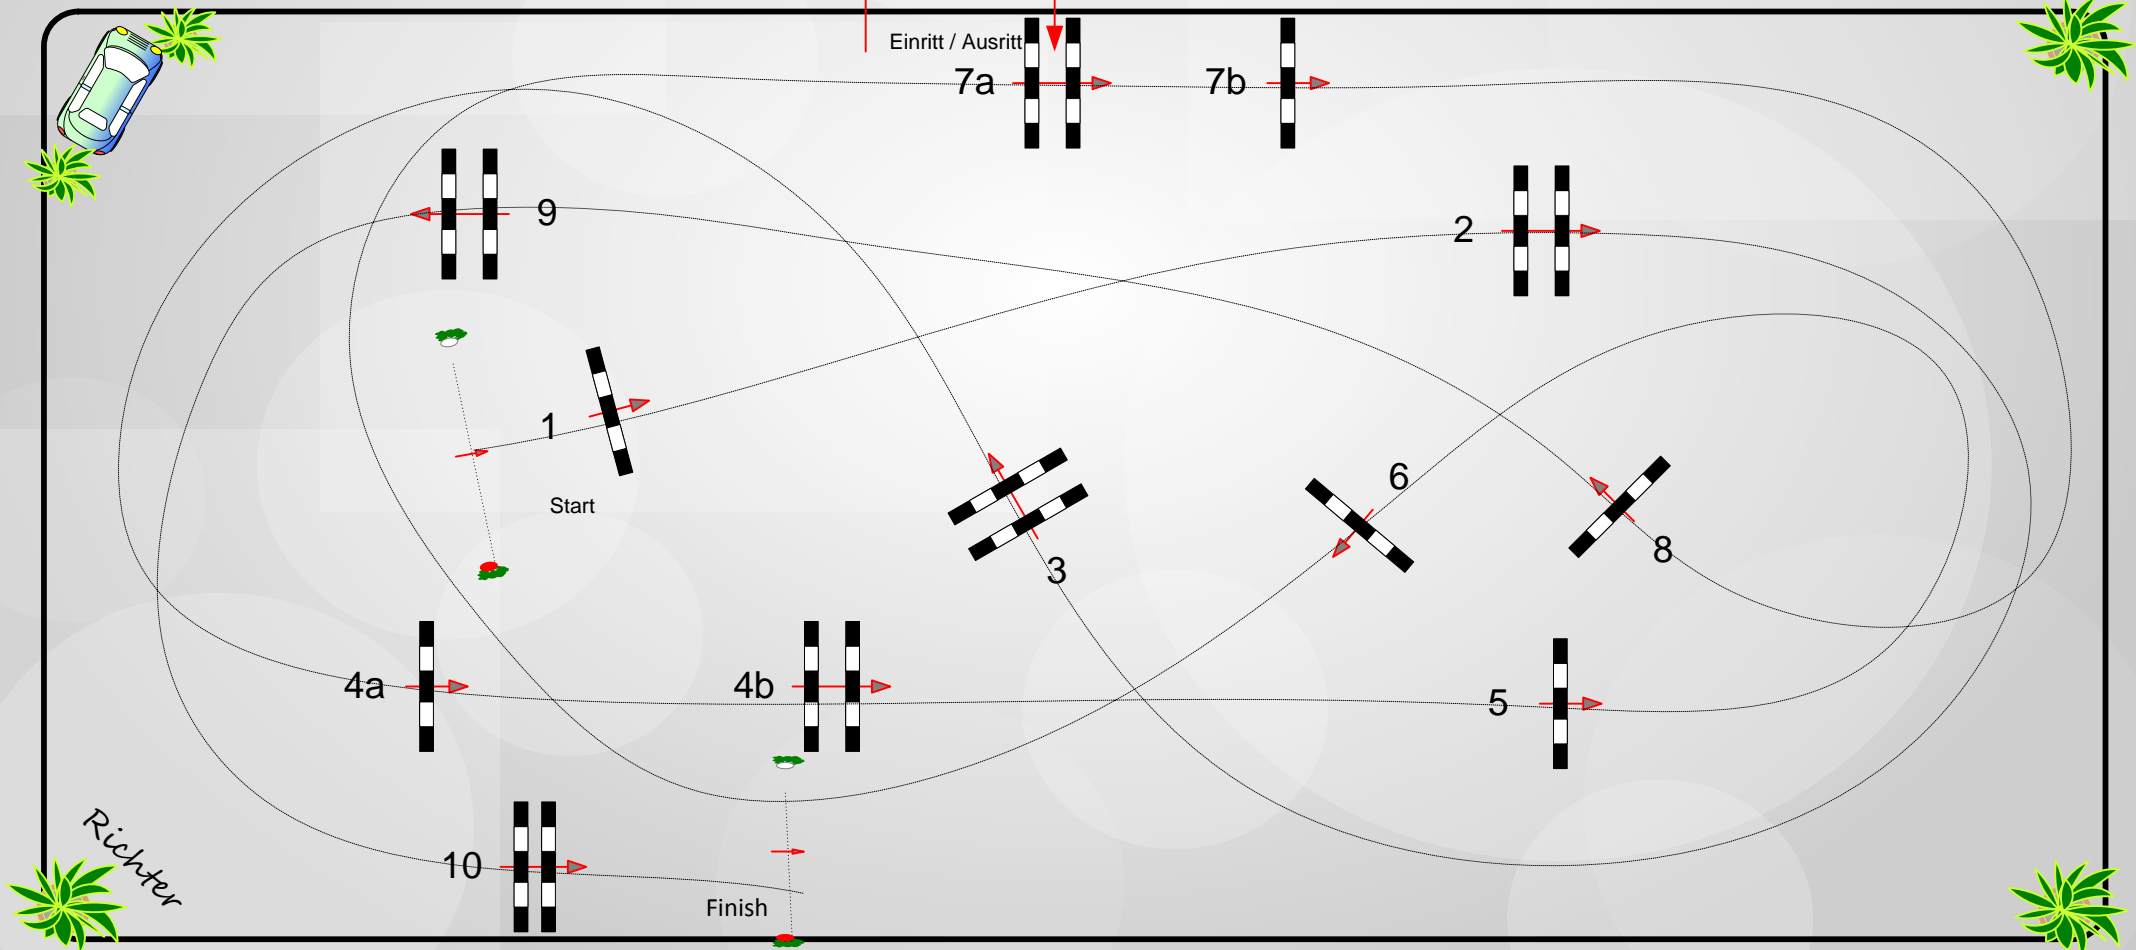

CSI **Sauldorf Boll

Class No.: 04

Big Tour

Competition against the clock

Freitag, 3. November 2017

Start: 17:00

Table: A
National RG:
FEI RG / Art. 238.2.1
Height: 1,30 m

Speed: 350 m/min
Length: 400 m
Time allowed: 69 sec
Time limit: 138 sec

Obstacles: 10
Efforts: 12
Penalty sec:
Closed combination:

1st Jump-off:
Length: 0 m
Time allowed: 0 sec
Time limit: 0 sec

2nd Jump-off:
Length: 0 m
Time allowed: 0 sec
Time limit: 0 sec

Course Designer
Peter Schmacher/ Hans Dussler (GER)
Mit Team