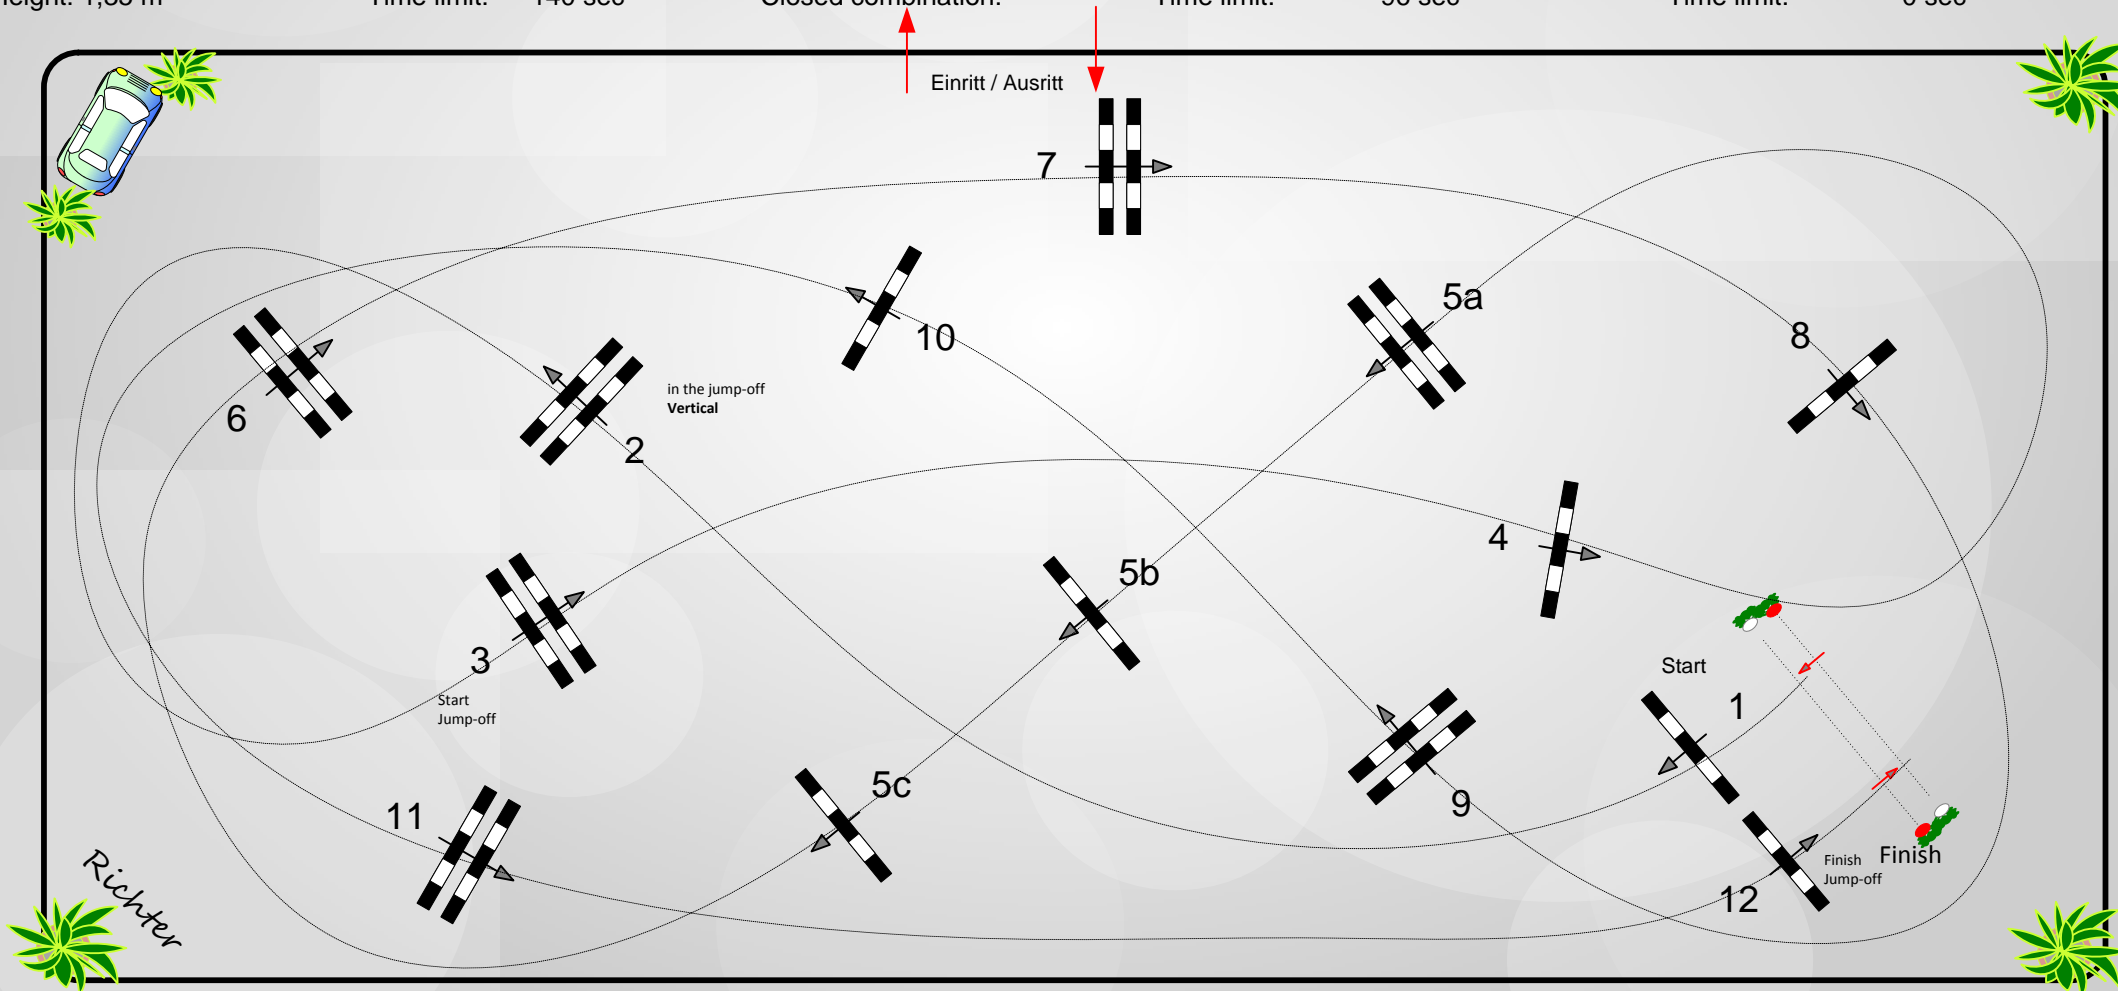

CSI **Sauldorf Boll

Class No.: 06

Big Tour

Competition with one jump-off

Sonntag, 5. November 2017

Start: 11:00

Table: A
National RG:
FEI RG / Art. 238.2.2
Height: 1,35 m

Speed: 350 m/min
Length: 405 m
Time allowed: 70 sec
Time limit: 140 sec

Obstacles:
Efforts:
Penalty sec:
Closed combination:

1st Jump-off: 3,4,5a,5b,7,2,11,12,
Length: 280 m
Time allowed: 48 sec
Time limit: 96 sec

2nd Jump-off:
Length: 0 m
Time allowed: 0 sec
Time limit: 0 sec