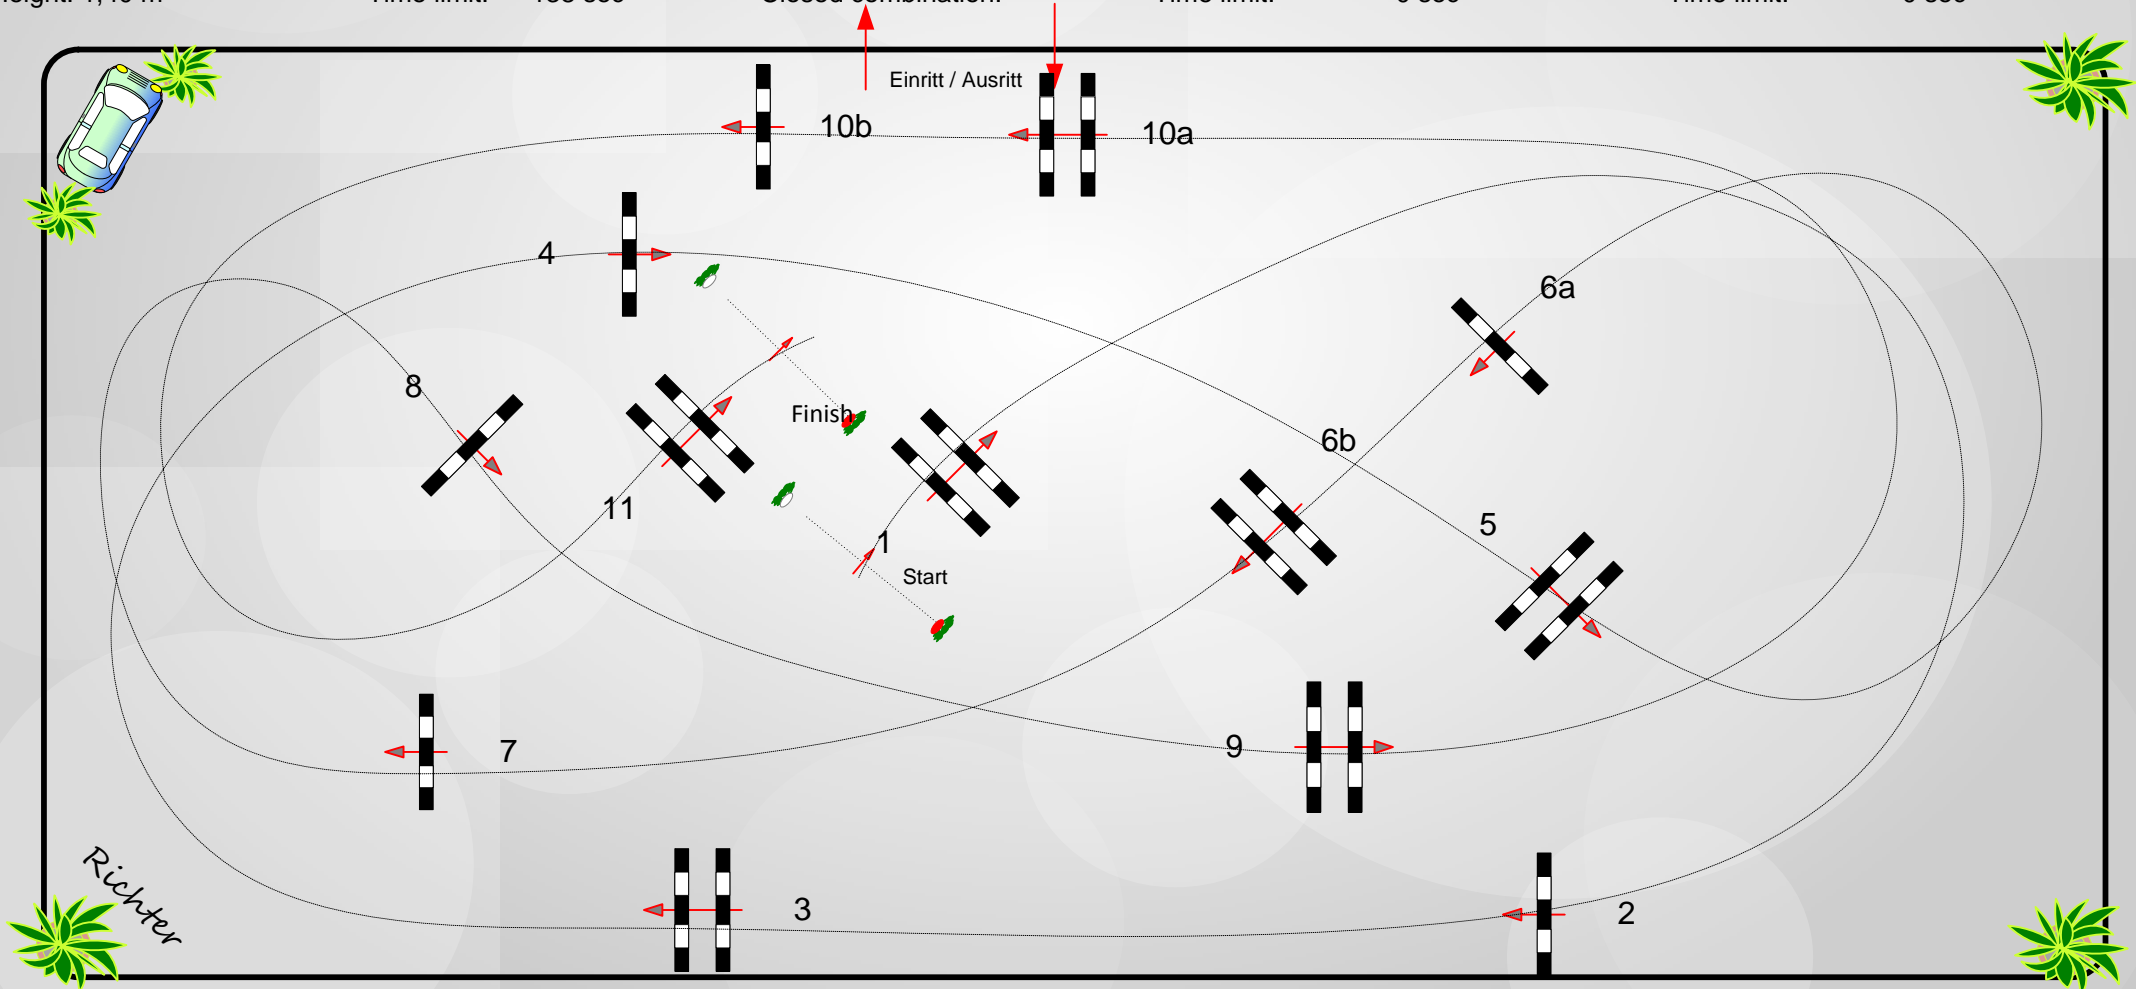

# CSI \*\*Sauldorf Boll

Class No.: 08

Medium Tour

Competition against the clock

Freitag, 3. November 2017

Start: 11:30

Table: A  
National RG:  
FEI RG / Art. 238.2.1  
Height: 1,40 m

Speed: 350 m/min  
Length: 400 m  
Time allowed: 69 sec  
Time limit: 138 sec

Obstacles: 12  
Efforts: 14  
Penalty sec:  
Closed combination:

1st Jump-off:  
Length: 0 m  
Time allowed: 0 sec  
Time limit: 0 sec

2nd Jump-off:  
Length: 0 m  
Time allowed: 0 sec  
Time limit: 0 sec