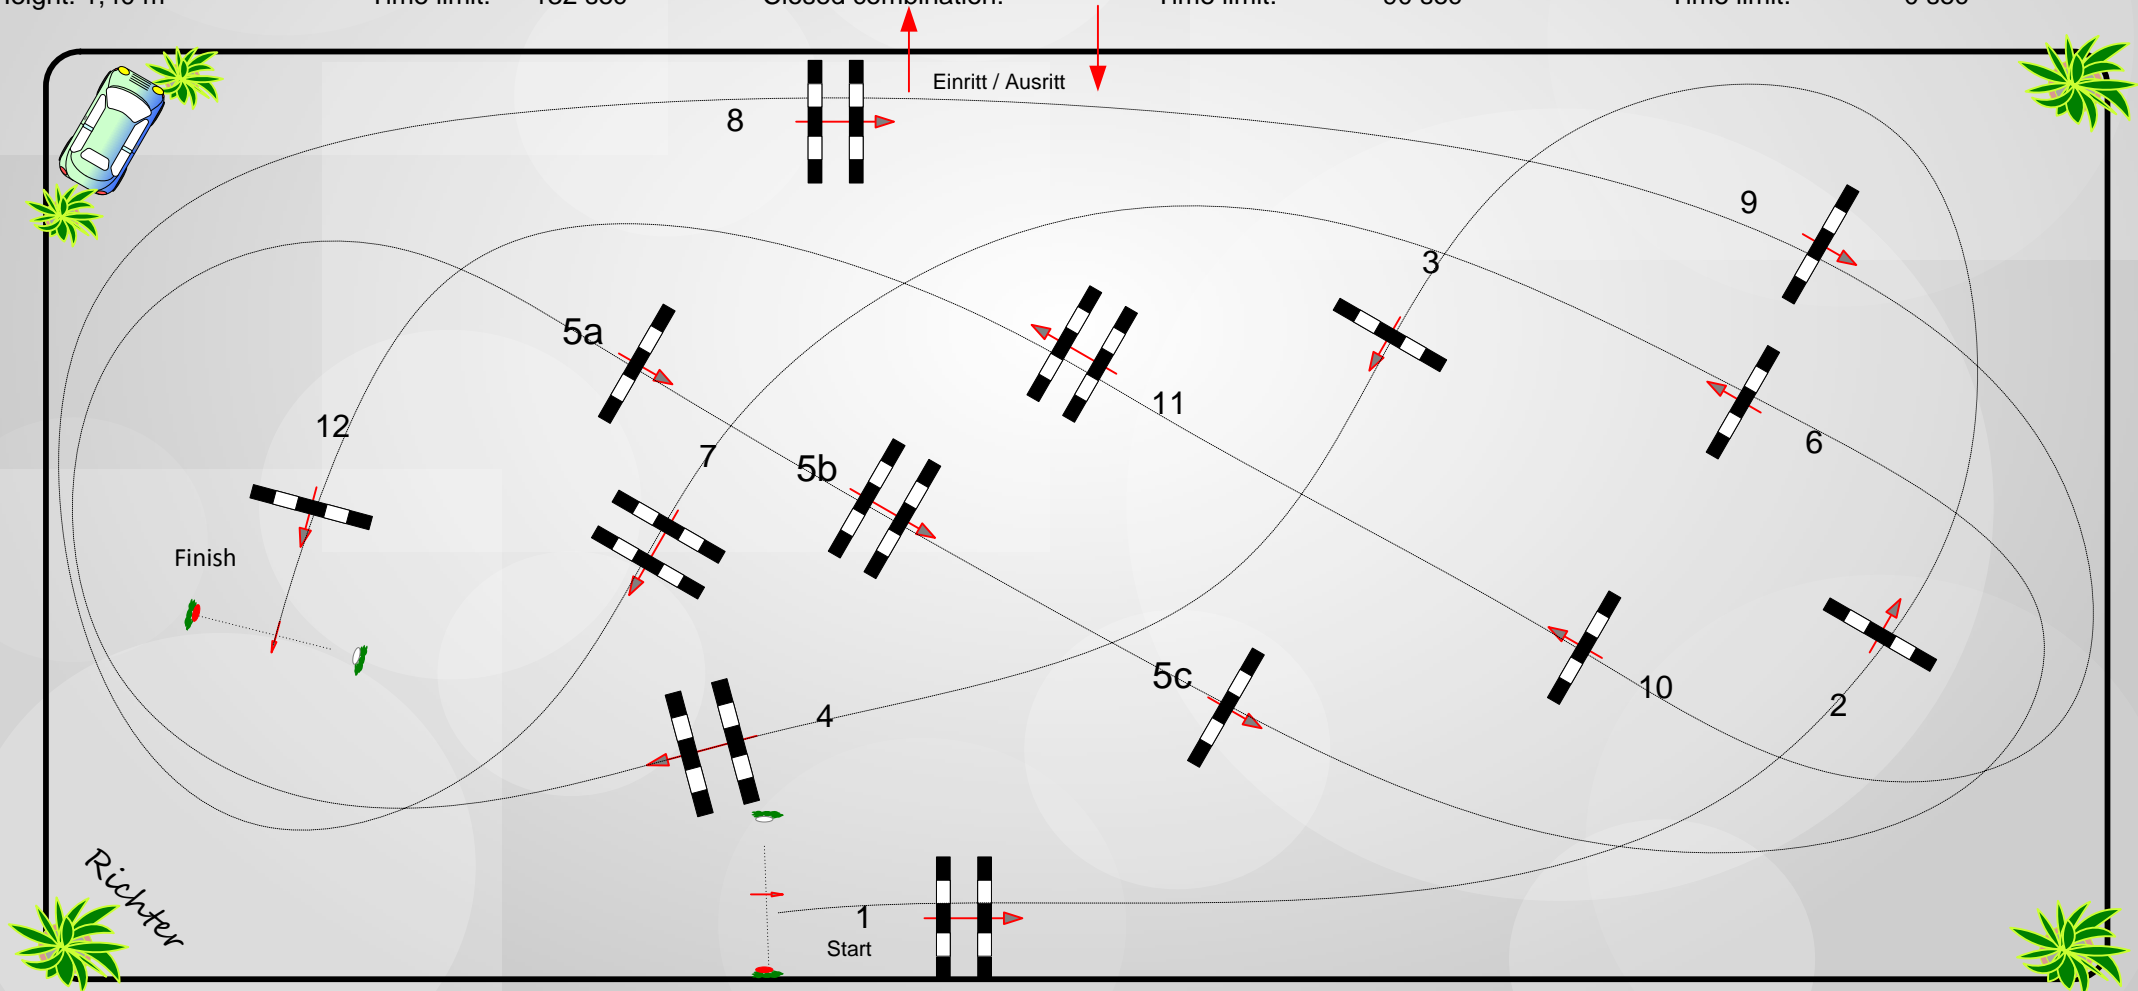

CSI **Sauldorf Boll

Class No.: 09

Medium Tour

Competition with one jump-off

Samstag, 4. November 2017

Start: 17:00

Table: A
National RG:
FEI RG / Art. 238.2.2
Height: 1,40 m

Speed: 350 m/min
Length: 385 m
Time allowed: 66 sec
Time limit: 132 sec

Obstacles: 12
Efforts: 14
Penalty sec:
Closed combination:

1st Jump-off: 1,2,7.5a,5b,3,4,8,
Length: 260 m
Time allowed: 45 sec
Time limit: 90 sec

2nd Jump-off:
Length: 0 m
Time allowed: 0 sec
Time limit: 0 sec