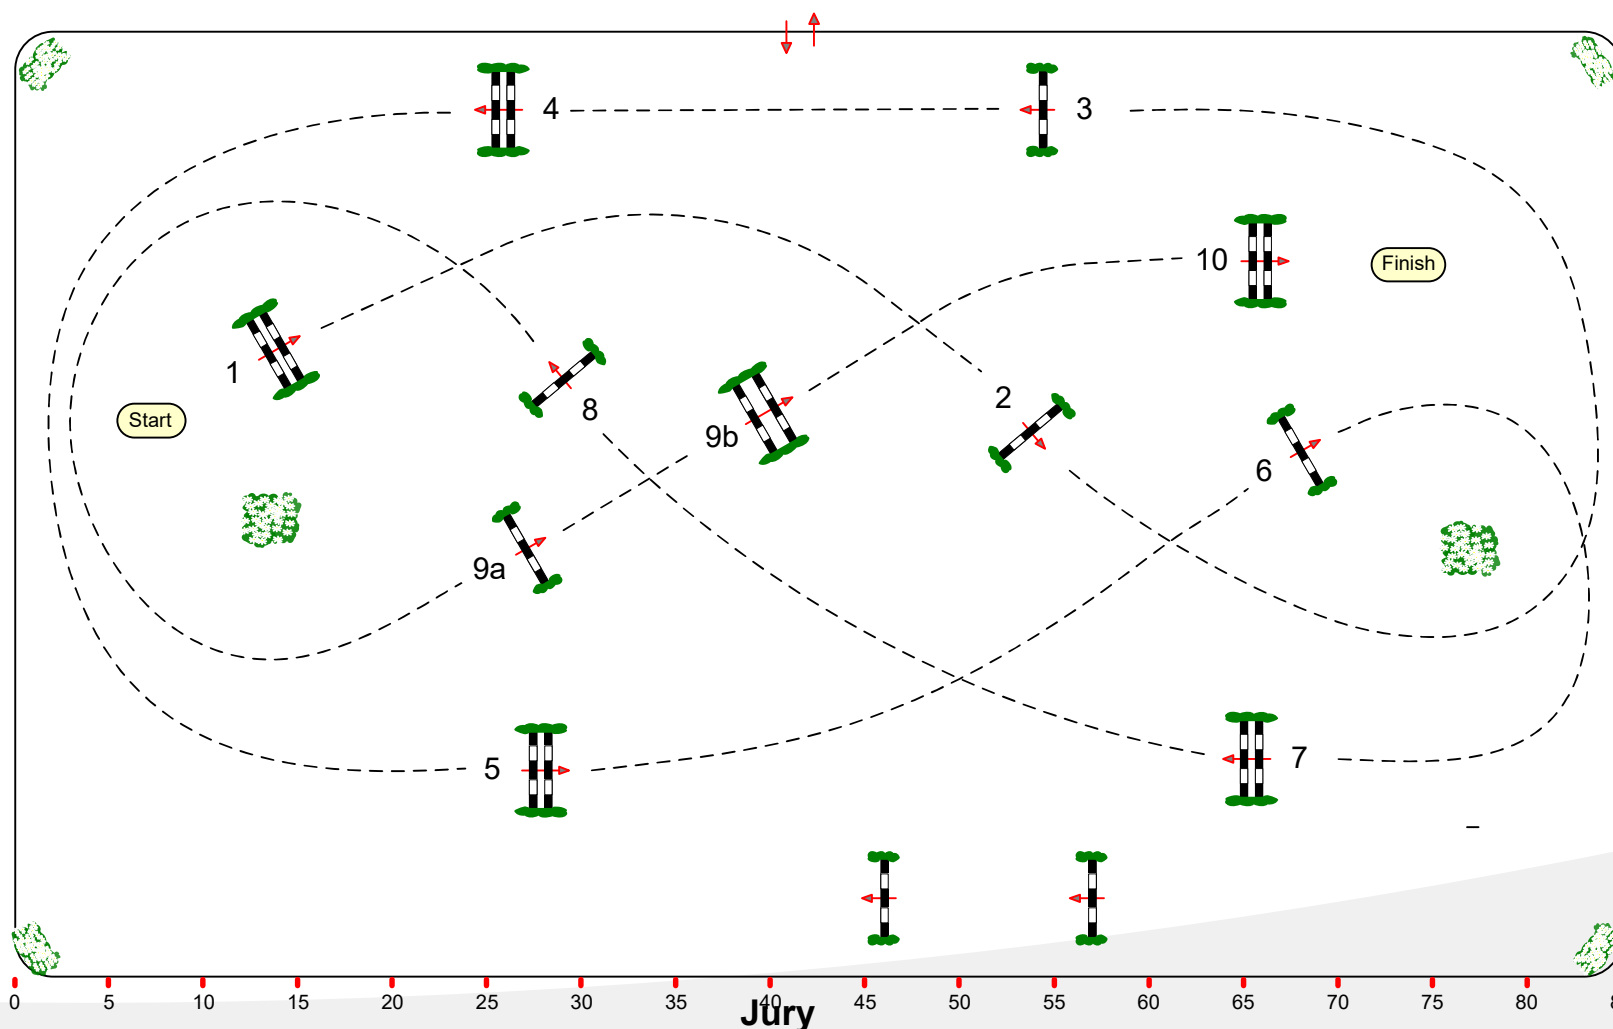

Verden International 2017

CSI** , CSIYH* , CSIAm A+B

Class No.: 11/14/17 CSI Amateur

Competition against the clock

Donnerstag, 3. August 2017

Start: 8:00

Table: A
 National RG:
 FEI RG / Art. 238.2.1
 Height: 1,15-1,25-1,40 m

Speed: 350 m/min
 Length: 420 m
 Time allowed: 72 sec
 Time limit: 144 sec

Obstacles: 10
 Efforts: 11
 Penalty sec
 Closed combination:

1st Jump-off:

Length: 0 m
 Time allowed: 0 sec
 Time limit: 0 sec

Course Designer
 Joachim Stratmann (GER)
 + Team