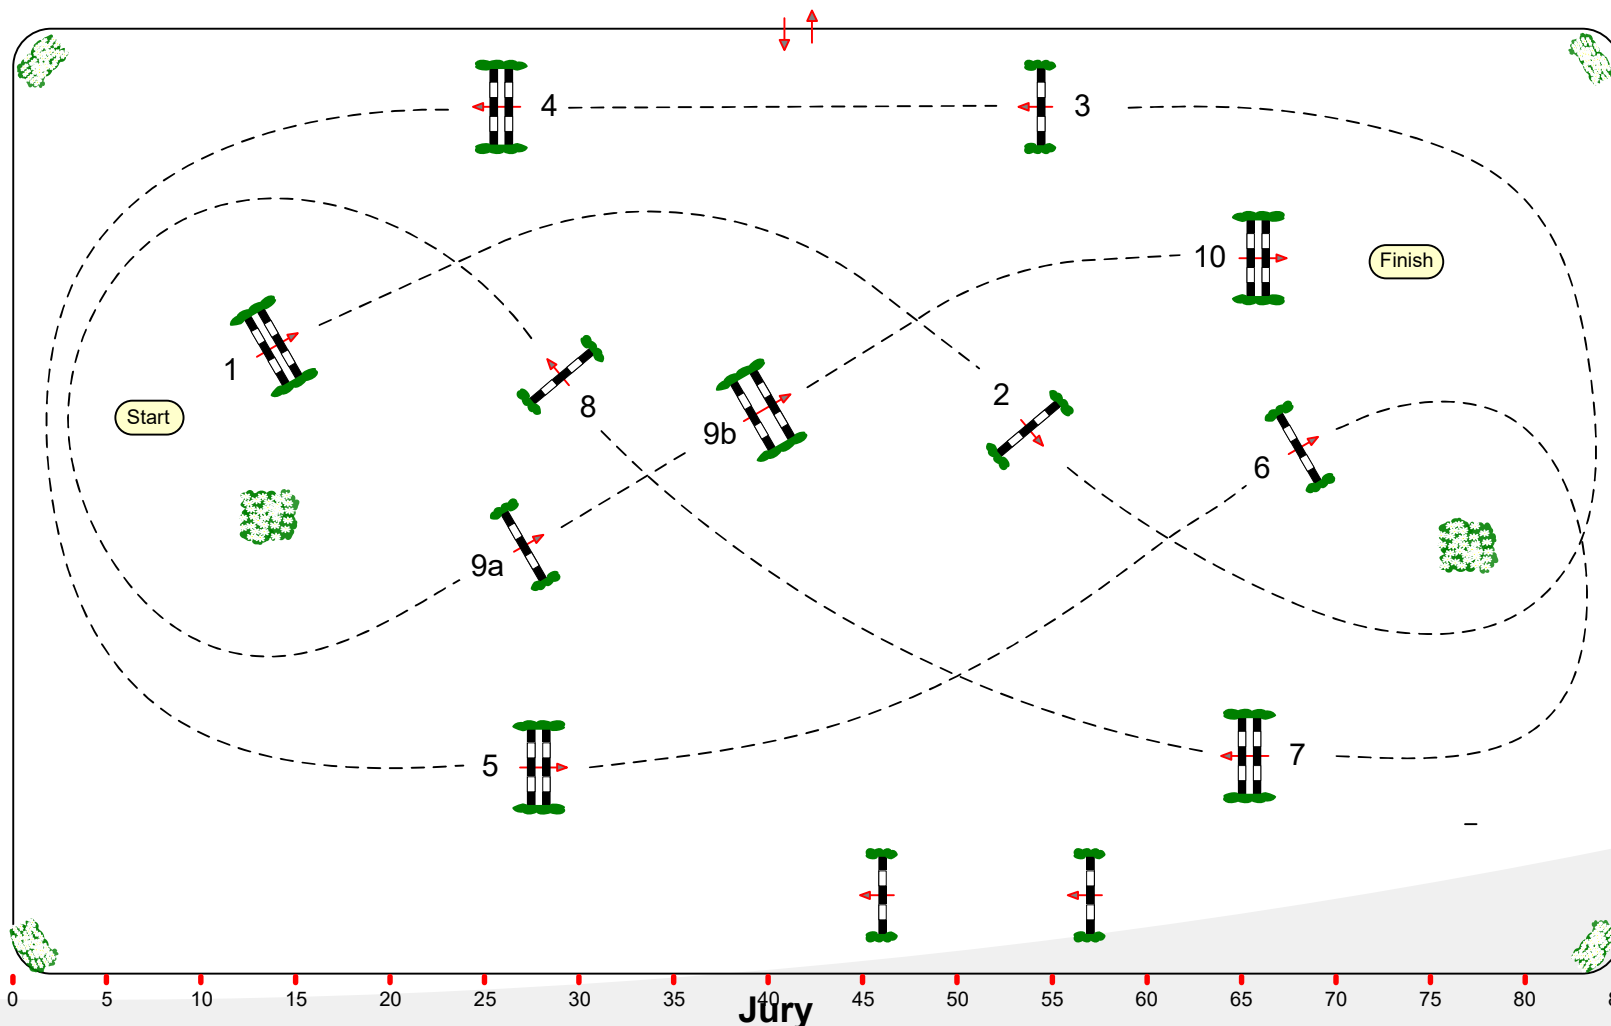

Verden International 2017

CSI** , CSIYH* , CSIAm A+B

Class No.: 11/14/17 CSI Amateur

Competition against the clock

Donnerstag, 3. August 2017

Start: 8:00

Table: A
 National RG:
 FEI RG / Art. 238.2.1
 Height: 1,15-1,25-1,40 m

Speed: 350 m/min
 Length: 420 m
 Time allowed: 72 sec
 Time limit: 144 sec

Obstacles: 10
 Efforts: 11
 Penalty sec
 Closed combination:

1st Jump-off:

Length: 0 m
 Time allowed: 0 sec
 Time limit: 0 sec

Course Designer
 Joachim Stratmann (GER)
 + Team