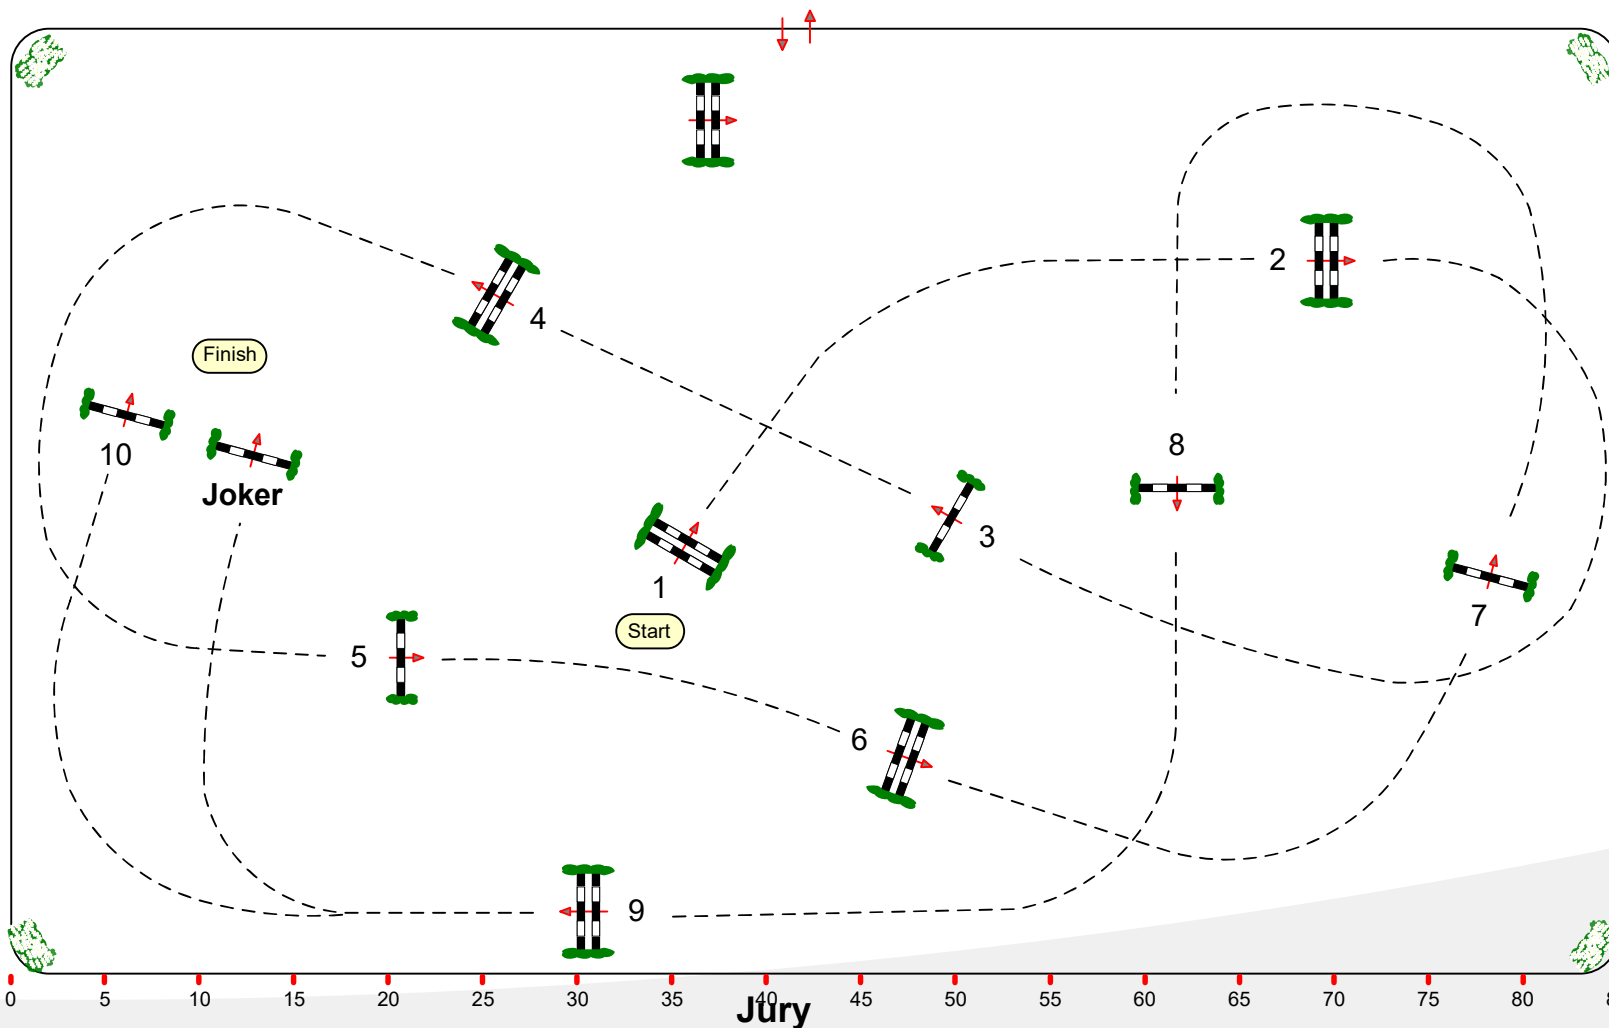

# Verden International 2017

CSI\*\* , CSIYH\* , CSIAm A+B

Class No.: 12/15/18 CSI Amateure

Accumulator Competition

Freitag, 4. August 2017

Start: 13:45

Table: A  
National RG:  
FEI RG / Art. 269.1,2,3,5  
Height: 1,15-1,25-1,40 m

Speed: 350 m/min  
Length: 360 m  
Time allowed: 62 sec  
Time limit: 124 sec

Obstacles: 10  
Efforts: 10  
Penalty sec  
Closed combination:

1st Jump-off:

Length: 0 m  
Time allowed: 0 sec  
Time limit: 0 sec