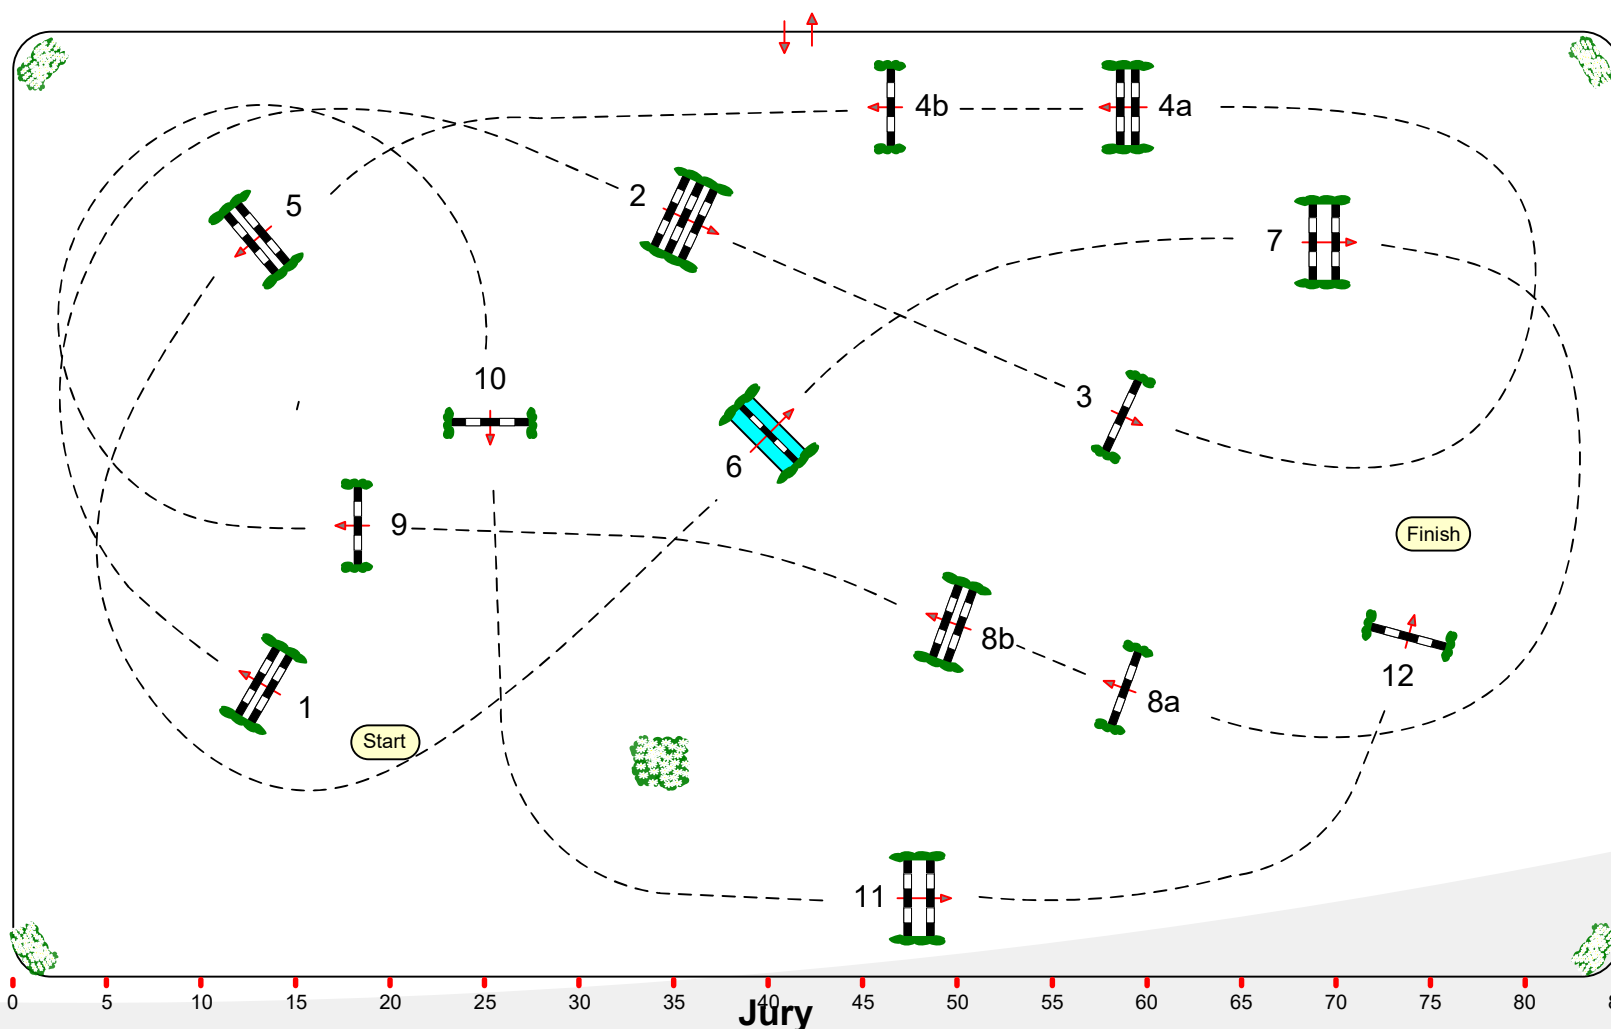

# Verden International 2017

CSI\*\* , CSIYH\* , CSIAm A+B

Class No.: 1

Medium Tour

Competition against the clock

Donnerstag, 3. August 2017

Start: 14:45

Table: A  
National RG:  
FEI RG / Art. 238.2.1  
Height: 1,40 m

Speed: 350 m/min  
Length: 430 m  
Time allowed: 74 sec  
Time limit: 148 sec

Obstacles: 12  
Efforts: 14  
Penalty sec  
Closed combination:

1st Jump-off:

Length: 0 m  
Time allowed: 0 sec  
Time limit: 0 sec