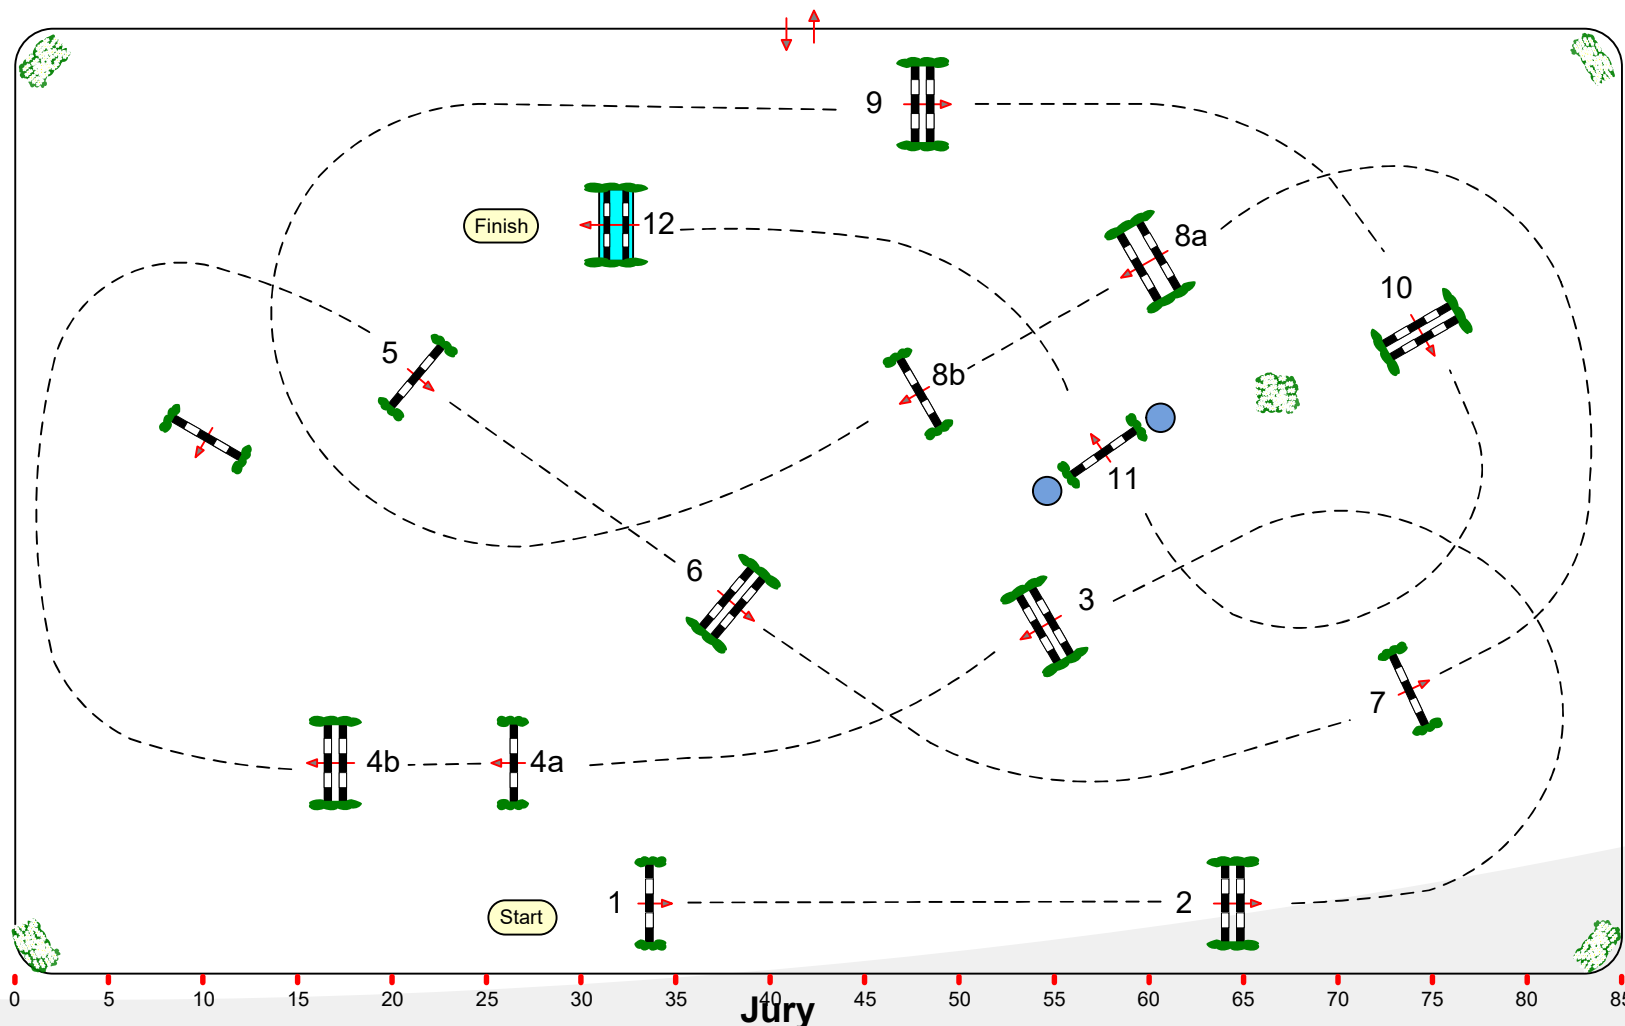

Verden International 2017

CSI** , CSIYH* , CSIAm A+B

Class No.: 2

Medium Tour

Competition against the clock

Freitag, 4. August 2017

Start: 10:00

Table: A
National RG:
FEI RG / Art. 238.2.1
Height: 1,45 m

Speed: 350 m/min
Length: 425 m
Time allowed: 73 sec
Time limit: 146 sec

Obstacles:
Efforts:
Penalty sec
Closed combination:

1st Jump-off:

Length: 0 m
Time allowed: 0 sec
Time limit: 0 sec

Course Designer
Joachim Stratmann (GER)
+ Team