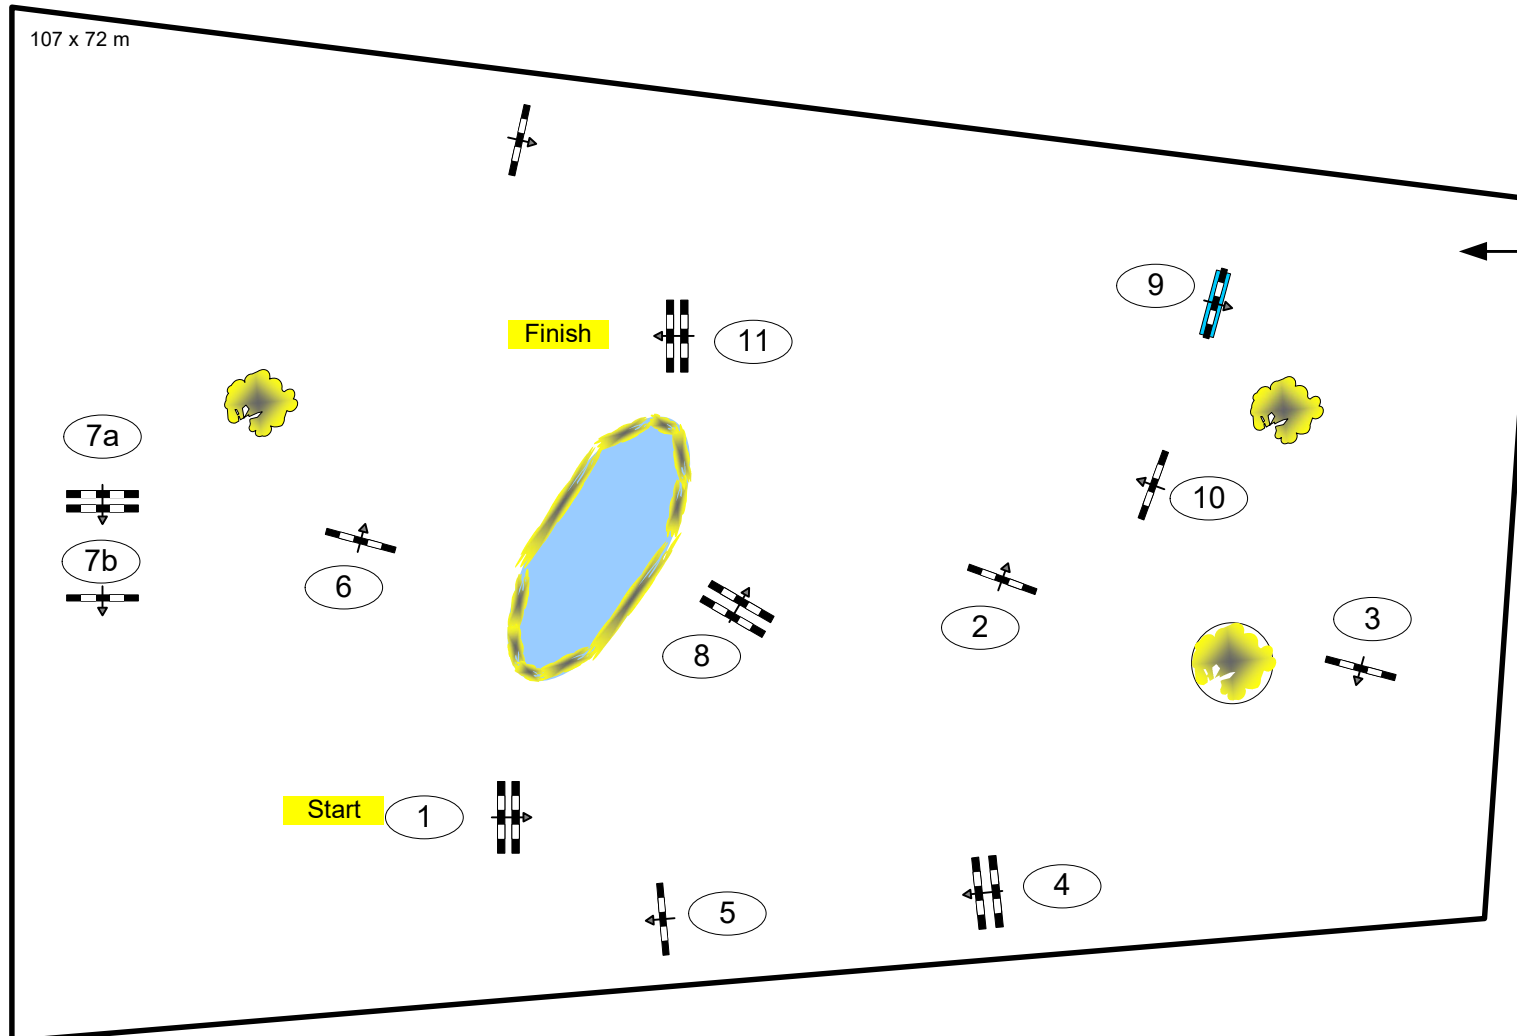

Balve Optimum 2018

Nr.: 16

CSI2*

Amateur Springprüfung M**

Table: A
 National RG: 501 A1
 FEI RG / Art.
 Height: 1,35 m

Speed: 350 m/min

Length: 420 m
 Time allowed: 72 sec
 Time limit: 144 sec

Obstacles: 11
 Efforts: 12

Parcourschefs: Frank Rothenberger, Ralf Stehr
 Assistenten: Michael Bodenröder, Meinolf Düphertal, Philip Gorontzi, Christian Hoeps, Christian Ochel, Isabel Rothenberger,