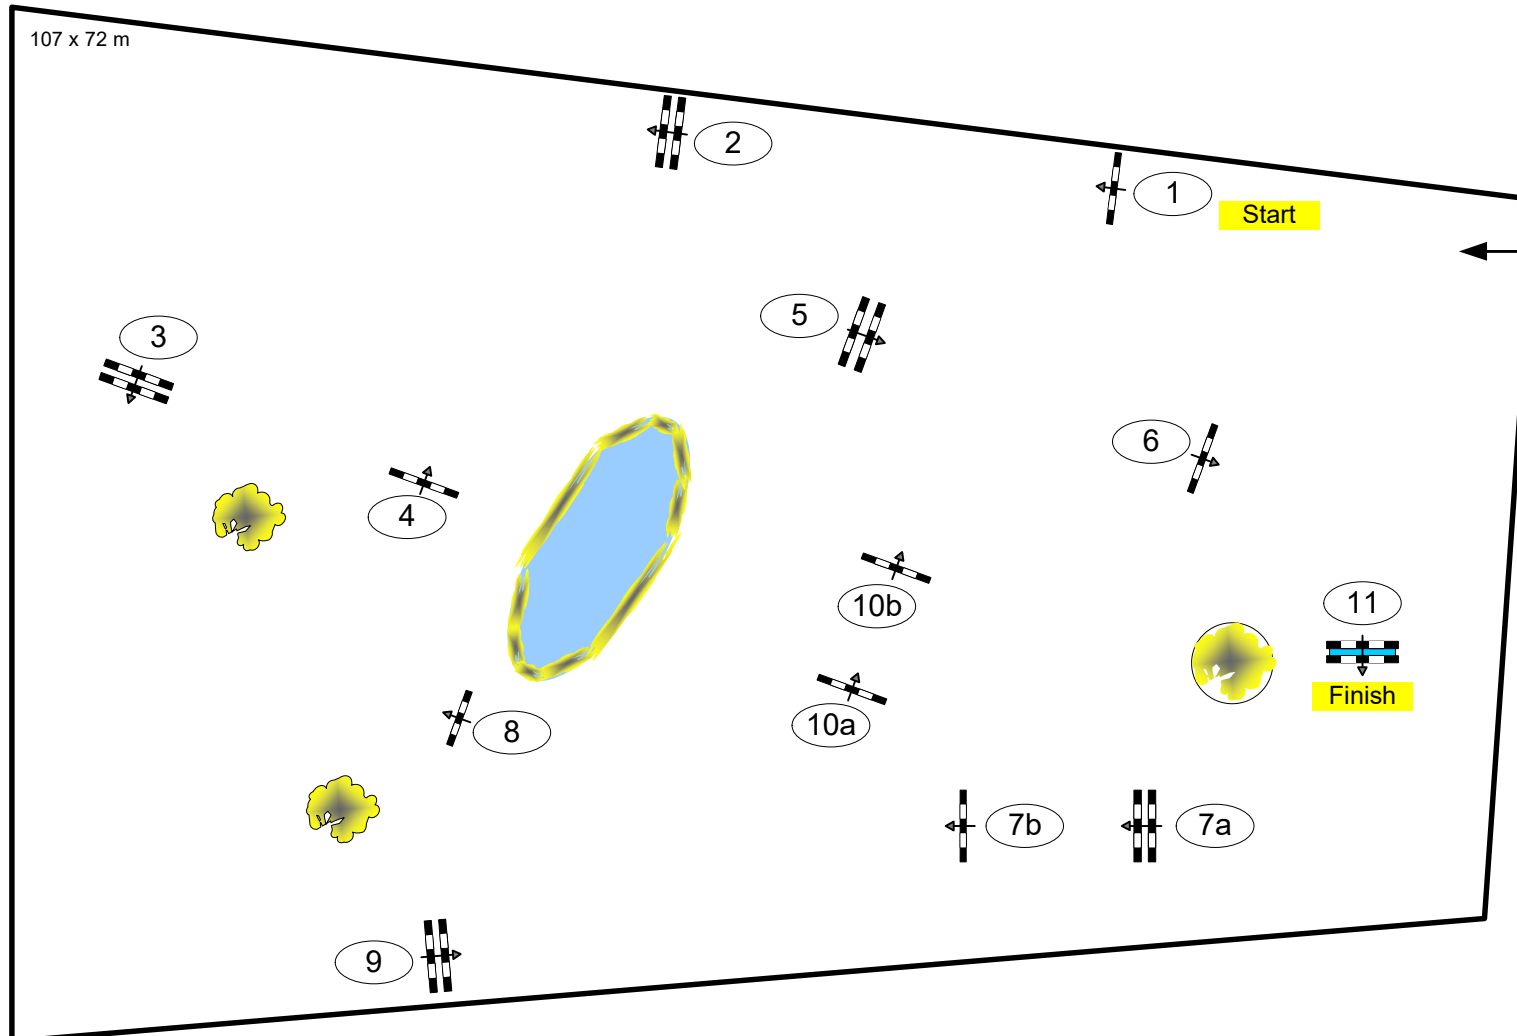

Balve Optimum 2018

Nr.: 22

CSI2*

Competition against the clock

Table: A
National RG:
FEI RG / Art. 238.2.1
Height: 1,40 m

Speed: 350 m/min

Length: 370 m
Time allowed: 64 sec
Time limit: 128 sec

Obstacles: 11
Efforts: 13

Parcourschefs: Frank Rothenberger, Ralf Stehr
Assistenten: Michael Bodenröder, Meinolf Düphertal, Philip Gorontzi, Christian Hoeps, Christian Ochel, Isabel Rothenberger,