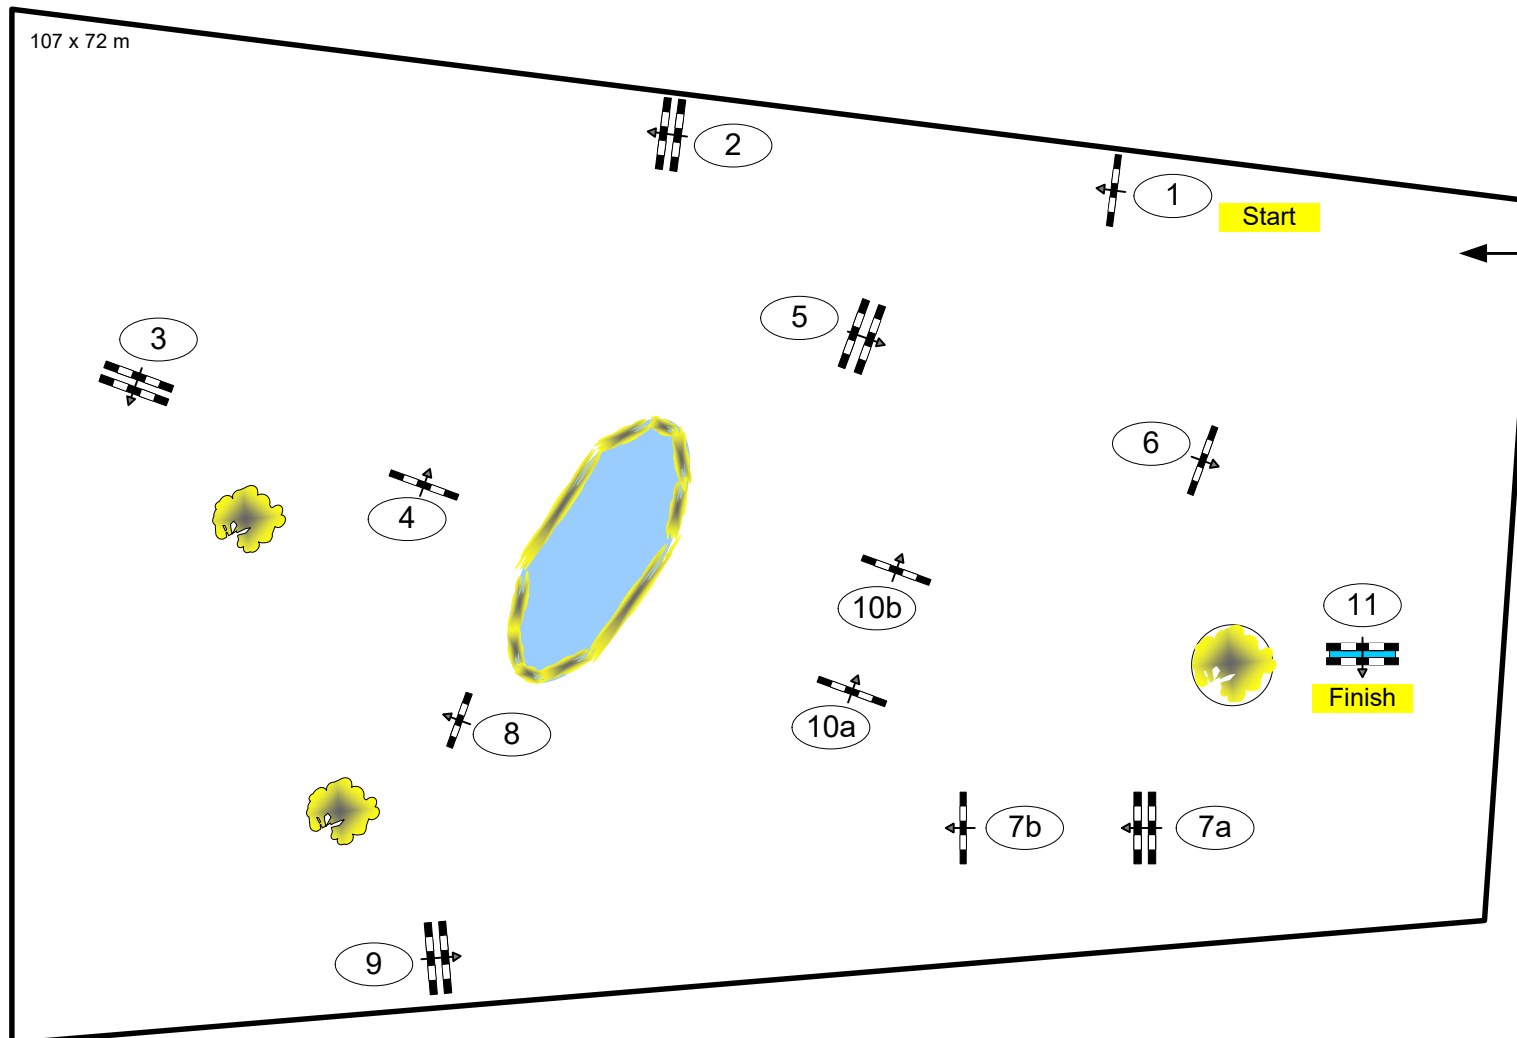

# Balve Optimum 2018

Nr.: 22

CSI2\*

Competition against the clock

|               |         |
|---------------|---------|
| Table:        | A       |
| National RG:  |         |
| FEI RG / Art. | 238.2.1 |
| Height:       | 1,40 m  |

Speed: 350 m/min

|               |         |
|---------------|---------|
| Length:       | 370 m   |
| Time allowed: | 64 sec  |
| Time limit:   | 128 sec |

|            |    |
|------------|----|
| Obstacles: | 11 |
| Efforts:   | 13 |