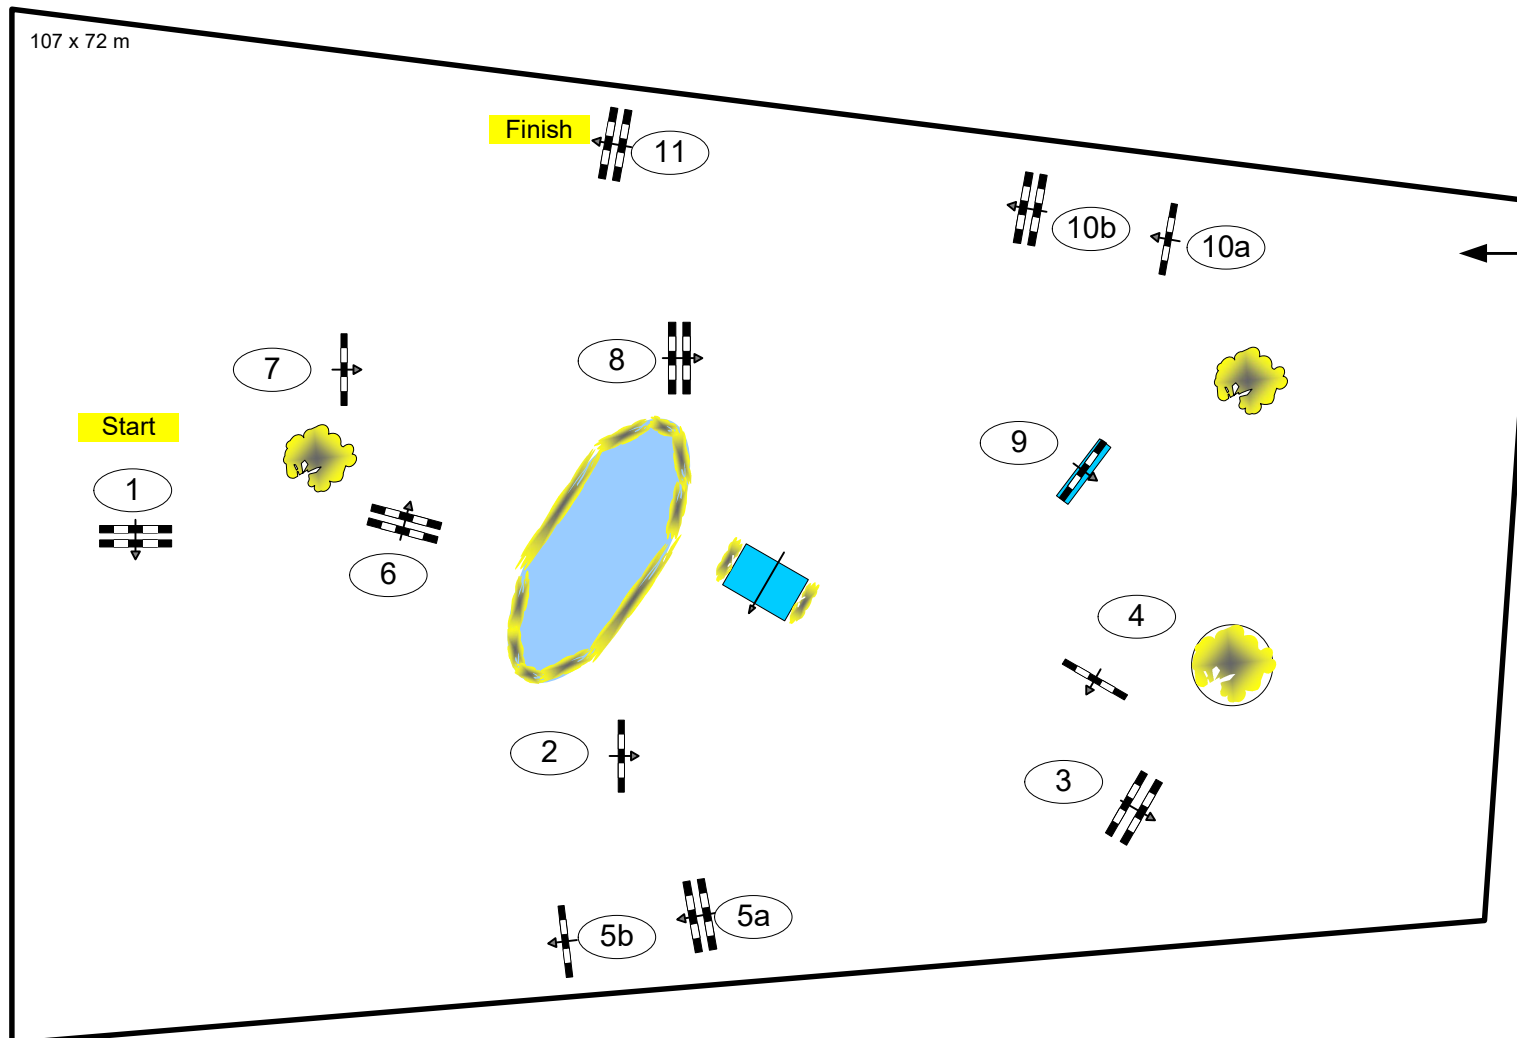

# Balve Optimum 2018

Nr.: 23

CSI2\* Medium Tour

Competition against the clock

Table:	A
National RG:	
FEI RG / Art.	238.2.1
Height:	1,40 m

Speed: 350 m/min

Length:	420 m
Time allowed:	72 sec
Time limit:	144 sec

Obstacles:	11
Efforts:	13
Penalty sec	

Parcourschefs: Frank Rothenberger, Ralf Stehr  
 Assistenten: Michael Bodenröder, Meinolf Düphertal, Philip Gorontzi, Christian Hoeps, Christian Ochel, Isabel Rothenberger,