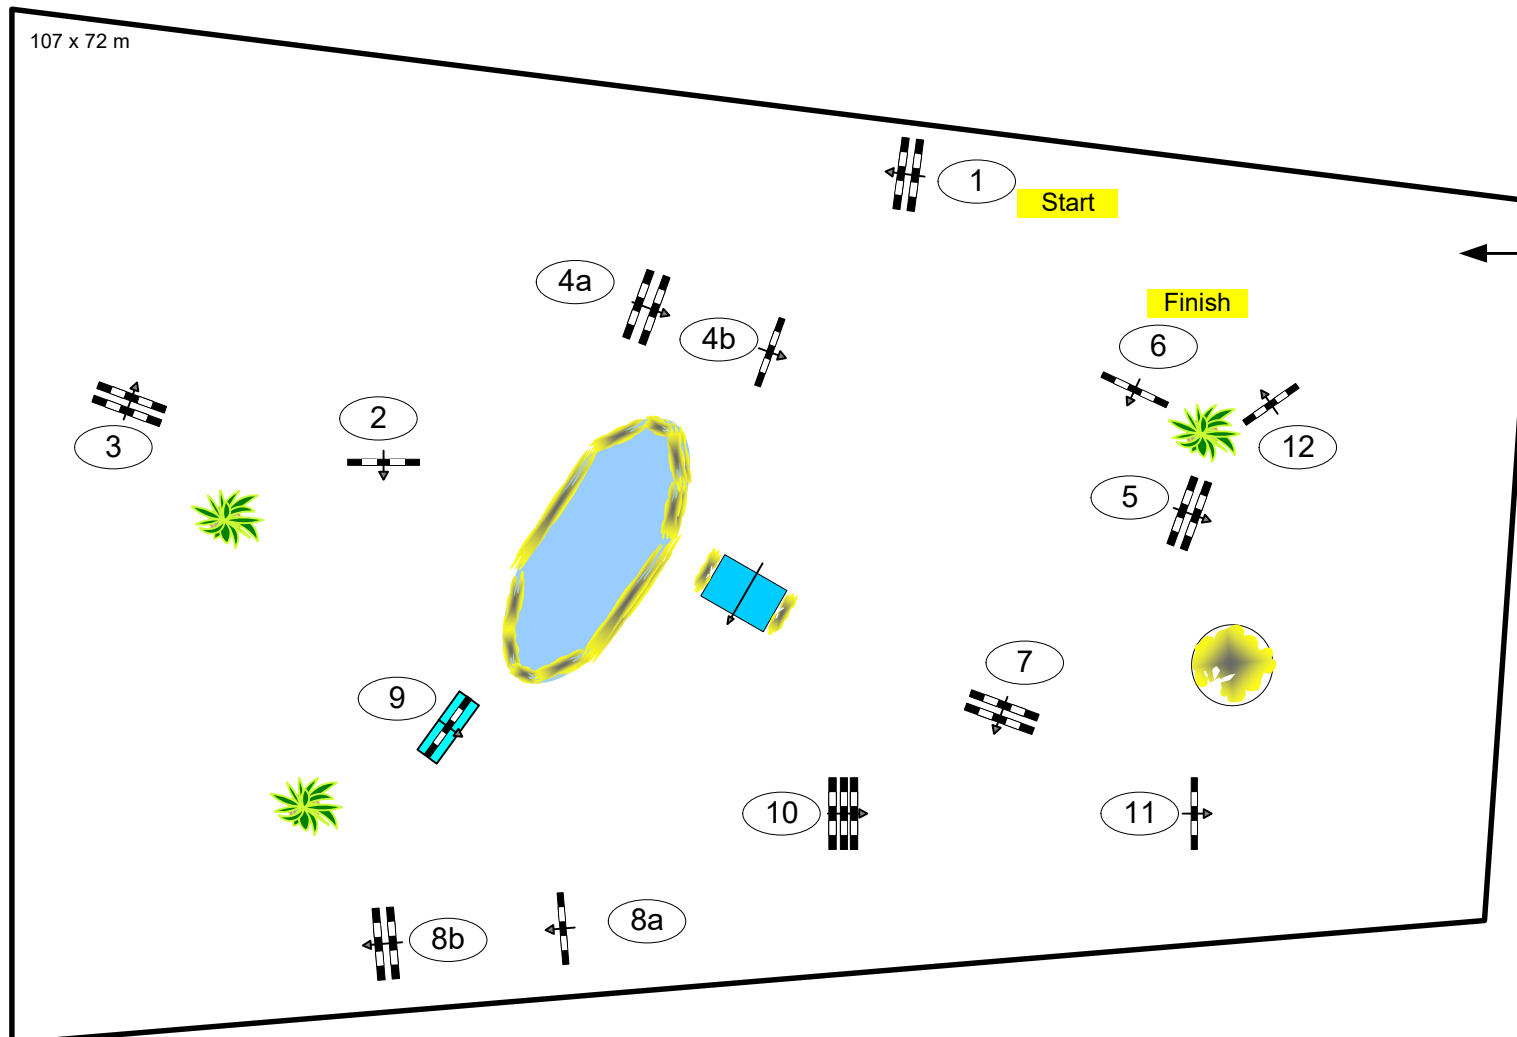

Balve Optimum 2018

Nr.: 27

CSI2* Big Tour

Competition against the clock

Table:	A
National RG:	
FEI RG / Art.	238.2.1
Height:	1,45 m

Speed: 350 m/min

Length:	440 m
Time allowed:	76 sec
Time limit:	152 sec

Obstacles:	12
Efforts:	14

Parcourschefs: Frank Rothenberger, Ralf Stehr
 Assistenten: Michael Bodenröder, Meinolf Düphertal, Philip Gorontzi, Christian Hoeps, Christian Ochel, Isabel Rothenberger,

IsiTrade
 Jumping Equipment