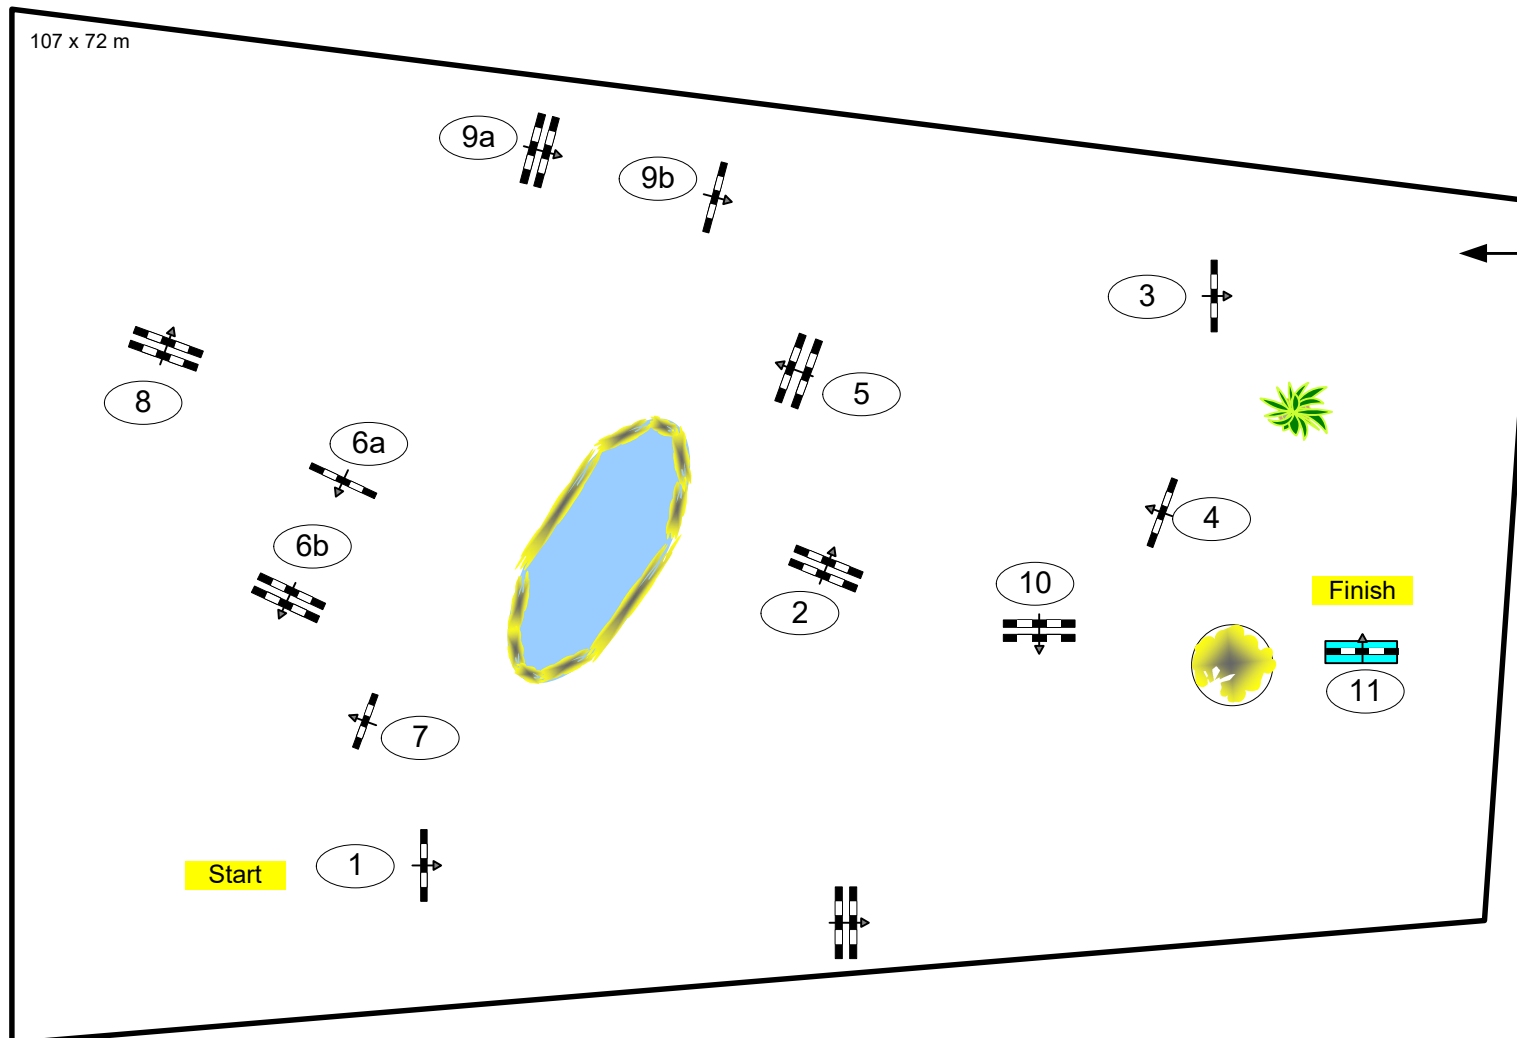

Balve Optimum 2018

Nr.: 27

CSI2* Youngster

Competition against the clock

Table:	A
National RG:	
FEI RG / Art.	238.2.1
Height:	1,40 m

Speed: 350 m/min

Length:	390 m
Time allowed:	67 sec
Time limit:	134 sec

Obstacles:	11
Efforts:	13

Parcourschefs: Frank Rothenberger, Ralf Stehr
 Assistenten: Michael Bodenröder, Meinolf Düphertal, Philip Gorontzi, Christian Hoeps, Christian Ochel, Isabel Rothenberger,