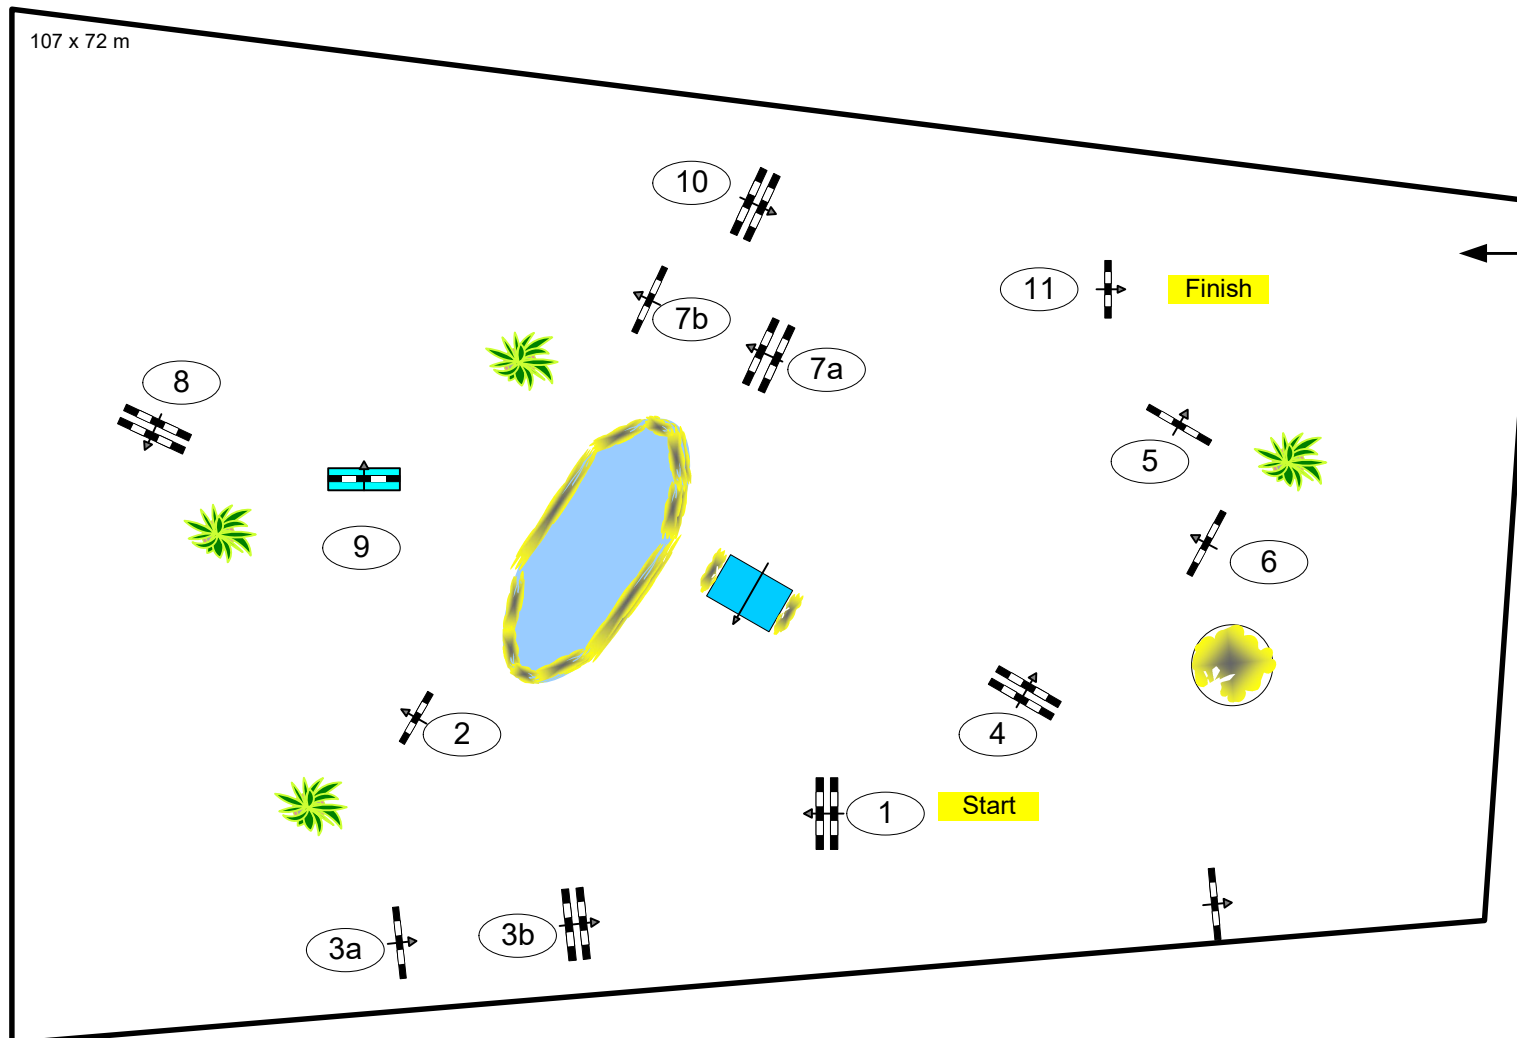

Balve Optimum 2018

Nr.: 28

CSI2* Youngster

Competition against the clock

Table:	A
National RG:	
FEI RG / Art.	238.2.1
Height:	1,40 m
Speed:	350 m/min
Length:	390 m
Time allowed:	67 sec
Time limit:	134 sec
Obstacles:	11
Efforts:	13

Parcourschefs: Frank Rothenberger, Ralf Stehr
 Assistenten: Michael Bodenröder, Meinolf Düphertal, Philip Gorontzi, Christian Hoeps, Christian Ochel, Isabel Rothenberger,

IsiGrade
 Jumping Equipment