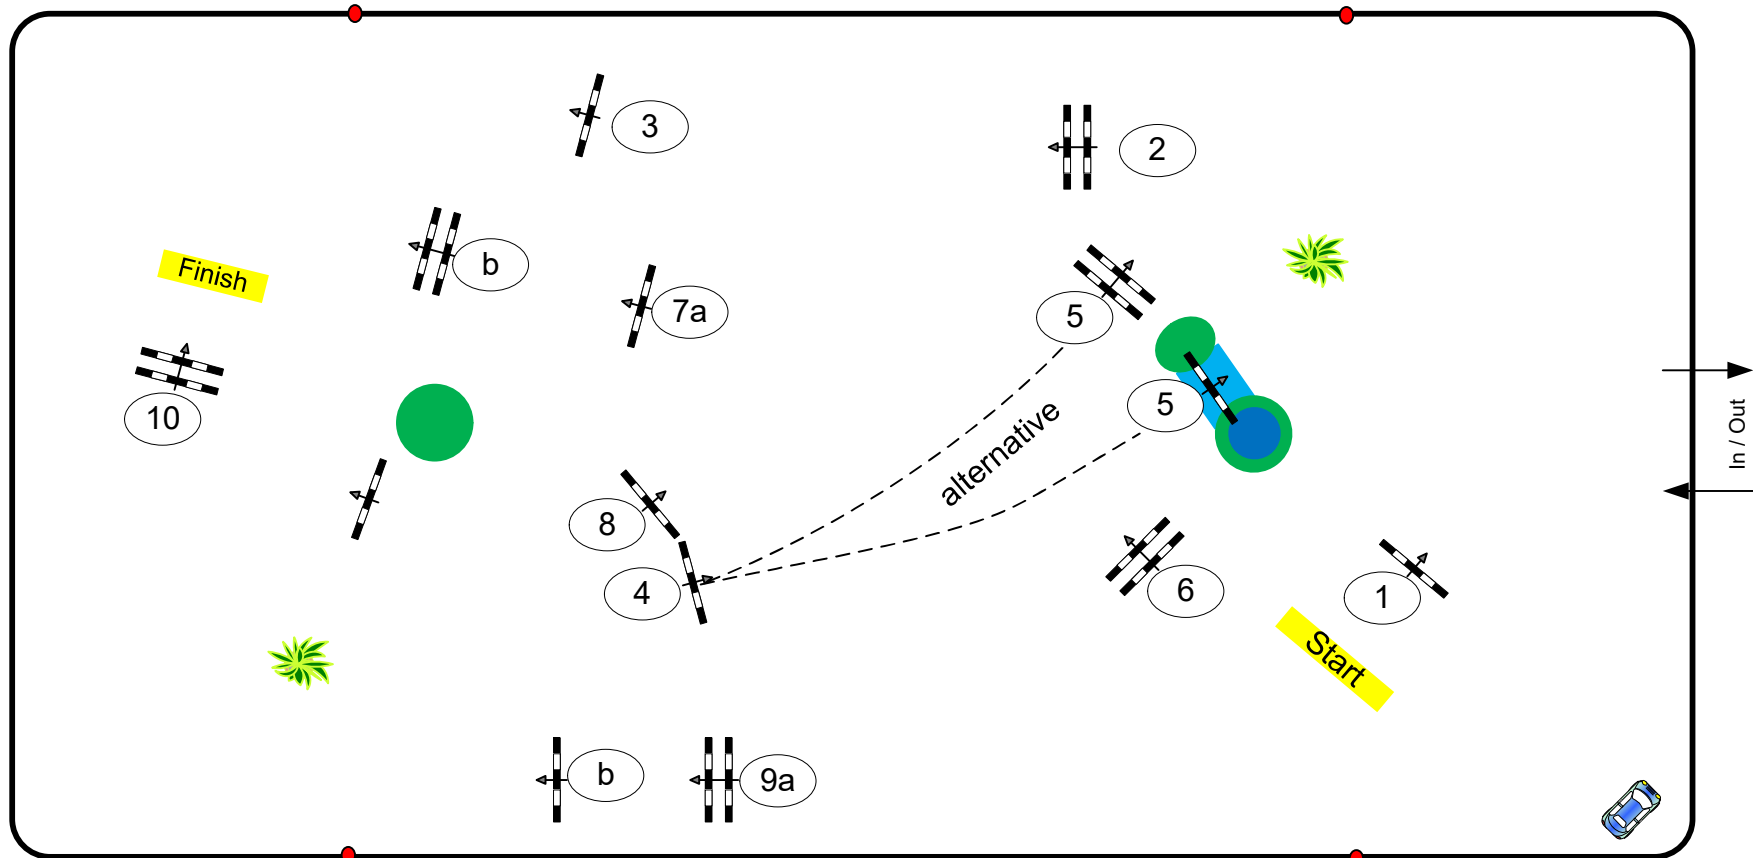

# CSI\*\*\*\* Groß ViegeIn 2018

Class No.: Youngster

Competition against the clock

Freitag, 15. Juni 2018

Table: A  
National RG:  
FEI RG / Art. 238.2.1  
Height: 1,40 m

Speed: 350 m/min  
Length: 425 m  
Time allowed: 73 sec  
Time limit: 146 sec

Obstacles: 10  
Efforts: 12  
Penalty sec:  
Closed combination:

1st Jump-off:  
Length: 0 m  
Time allowed: 0 sec  
Time limit: 0 sec

2

100x50

Course Designer

Marco Hesse (GER)  
Ralf Stehr (GER)

Jury

Assistants