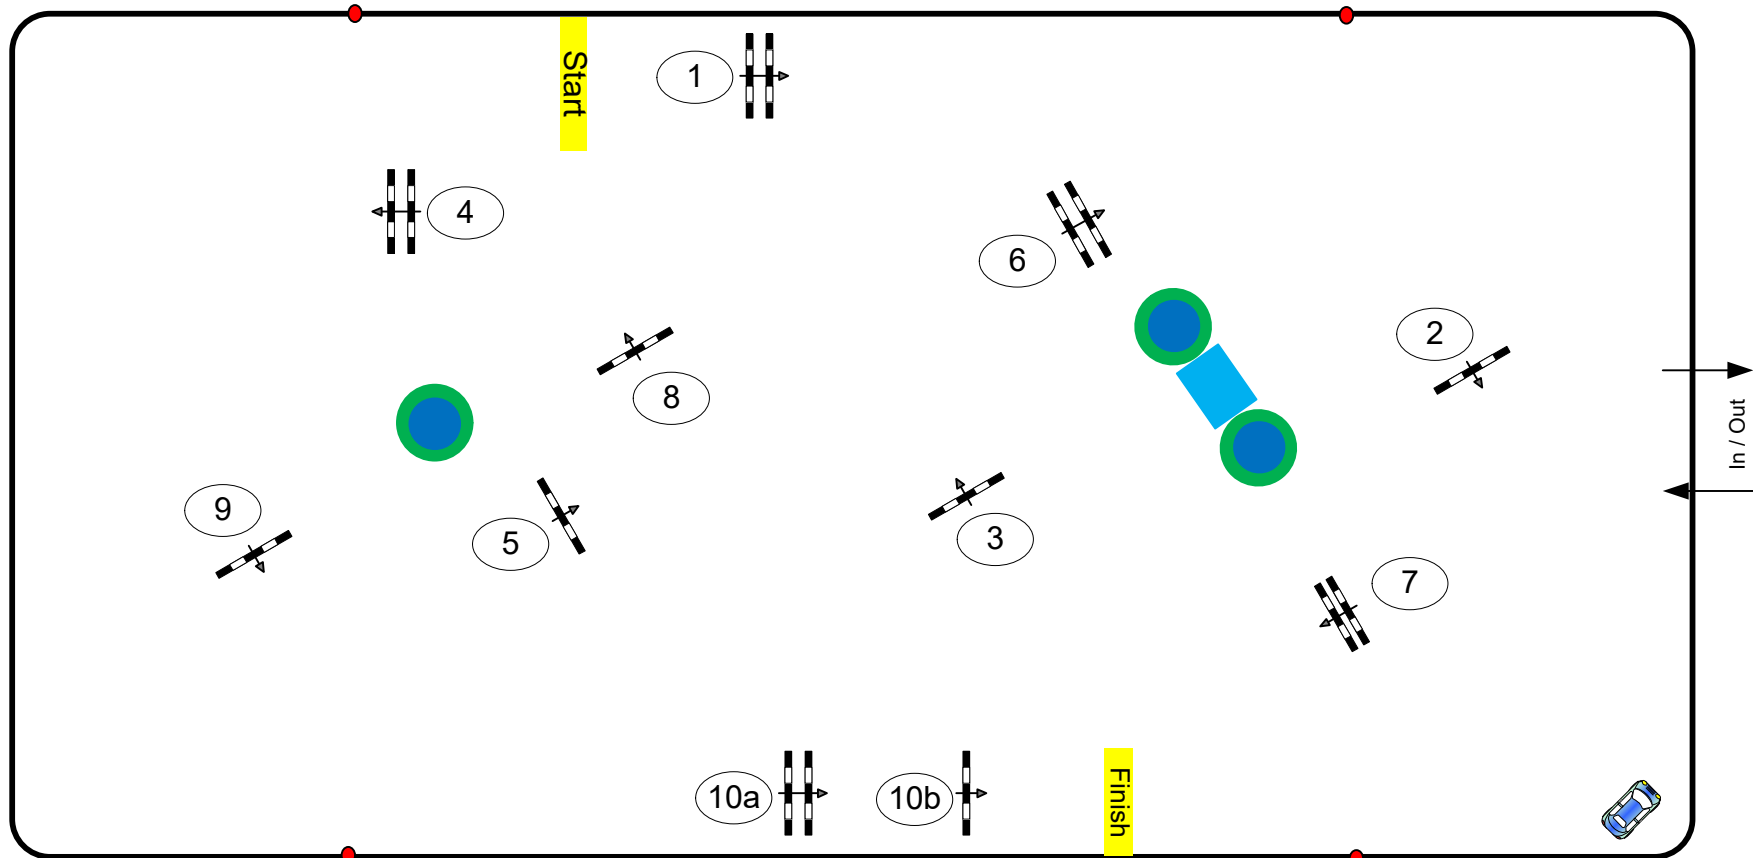

CSI**** Groß ViegeIn 2018

Class No.: 10&13

Amateur Tour

Competition against the clock

Donnerstag, 14. Juni 2018

10

13

Table: A
National RG:
FEI RG / Art. 238.2.1
Height: 1,15/1,25 m

Speed: 350 m/min
Length: 430 m
Time allowed: 74 sec
Time limit: 148 sec

Obstacles: 10
Efforts: 11
Penalty sec:
Closed combination:

100x50

Course Designer

Marco Hesse (GER)
Ralf Stehr (GER)

Jury

Assistants

Norman Diederung (GER)
Otmar Schmid (GER)
Johanna Mikkola (FIN)
Peter Mächold (GER)