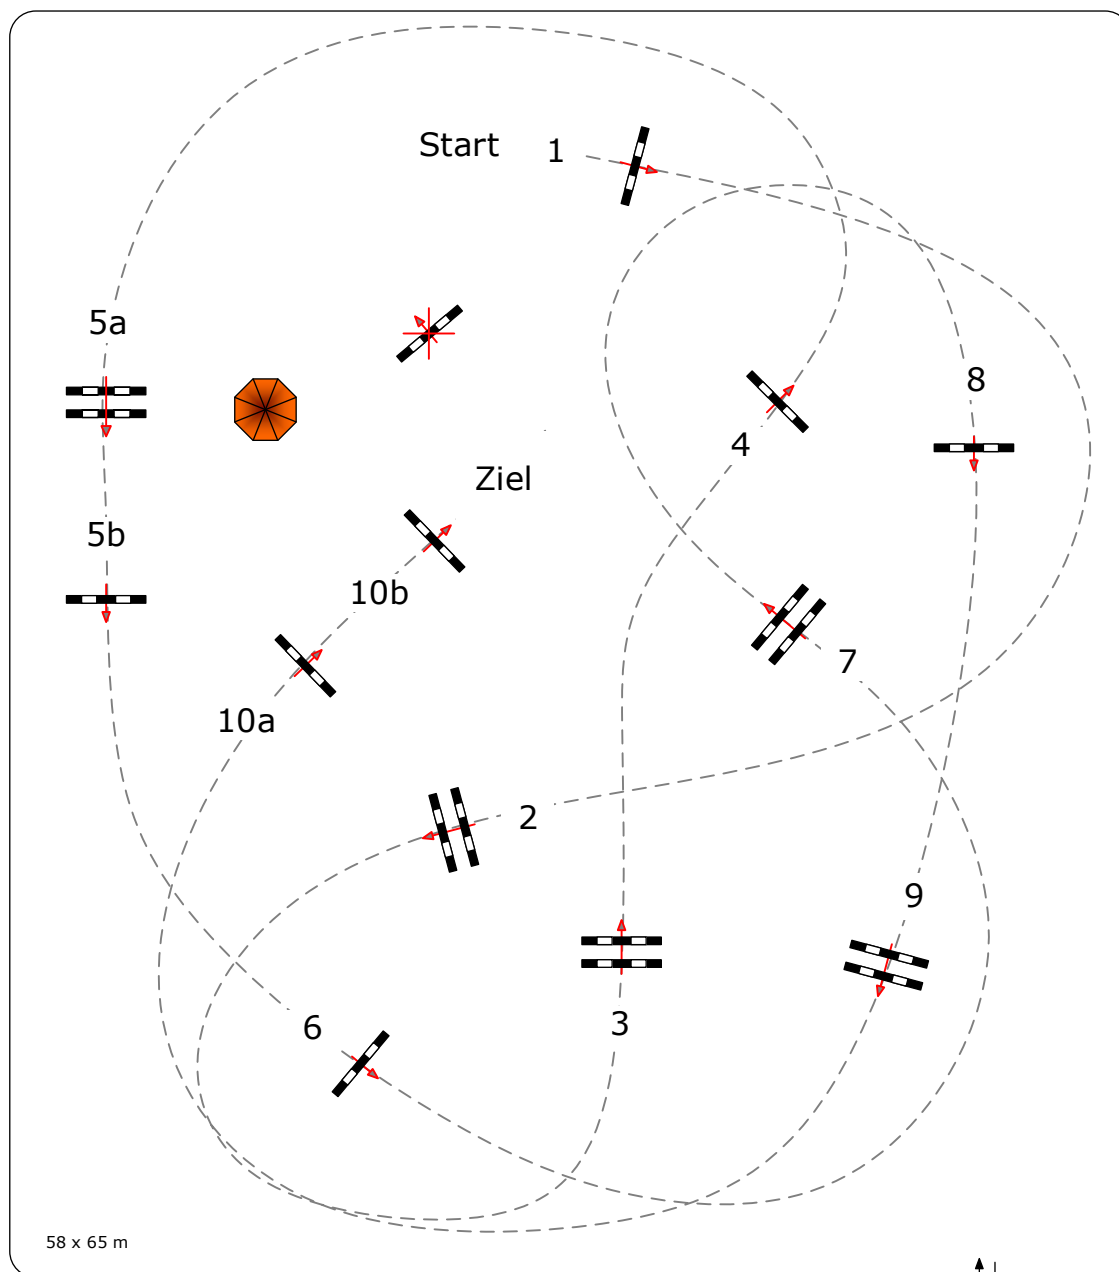

Height: 1,30 / 1,35 m

Speed: 350 m/min

Length: 420 m

Time allowed: 72 sec

Time limit: 144 sec

Obstacles: 10

Efforts: 12

58 x 65 m

↑↓
Entry
Judges