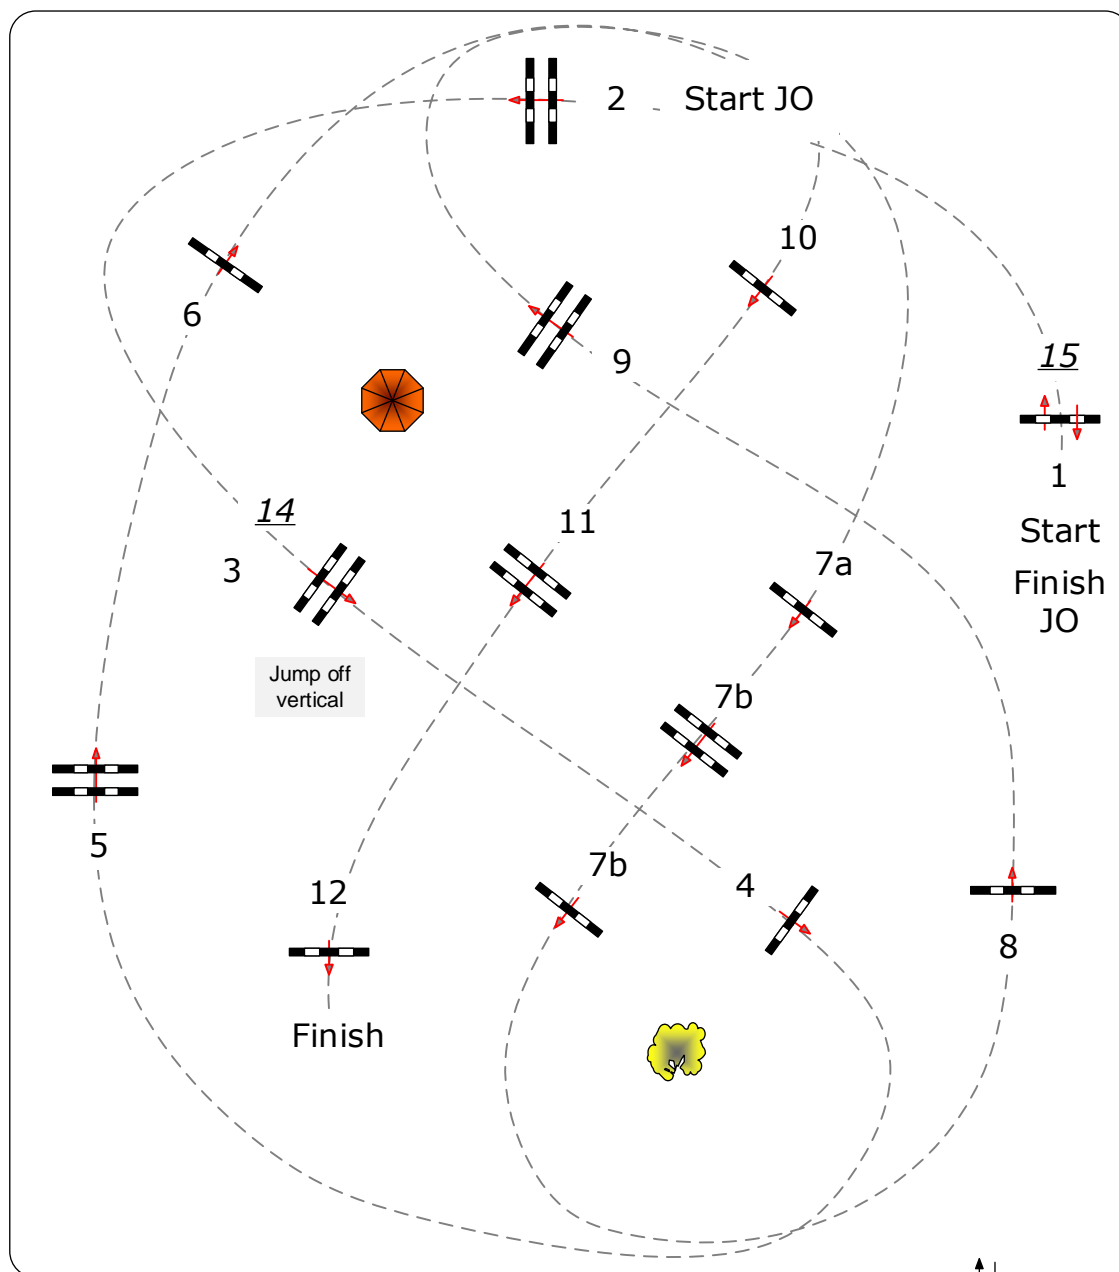

13

Class No.: 13
 CSIU25
 Competition with Jump off

28.07.2018

Start: 13:30

Table:
 National RG:
 FEI RG / Art. 238.2.2
 Height: 1,40 m

Speed: 375 m/min

Length: 480 m
 Time allowed: 77 sec
 Time limit: 154 sec

Obstacles: 12
 Efforts: 14
 Penalty sec

1st Jump-off:
2-14-5-6-7a-7b-8-9-15
 Length: 360 m
 Time allowed: 58 sec
 Time limit: 116 sec

Jump off 2-14-5-6-7a-7b-8-9-15

↑↓
 Entry
 Judges