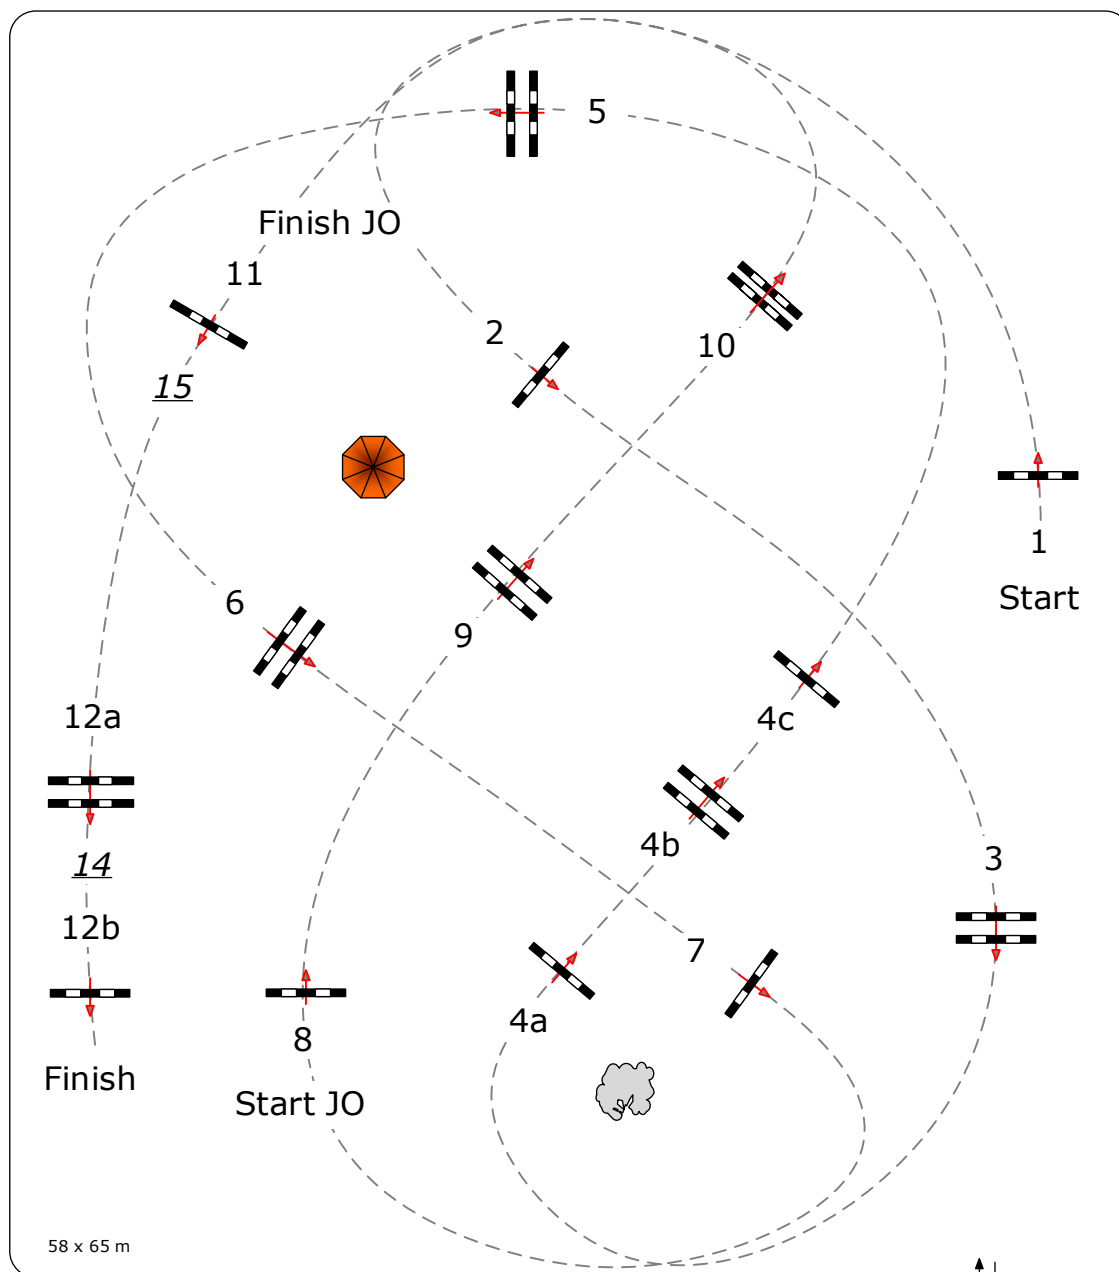

FEI RG / Art. 238.2.2

Height: 1,45 m

Speed: 400 m/min

Length: 505 m

Time allowed: 76 sec

Time limit: 152 sec

Obstacles: 12

Efforts: 15

Penalty sec

1st Jump-off:

**8-10-2-3-4b-4c-6-14-15**

Length: 400 m

Time allowed: 60 sec

Time limit: 120 sec

**Jump off: 8-10-2-3-4b-4c-6-14-15**

↑↓  
Entry  
Judges