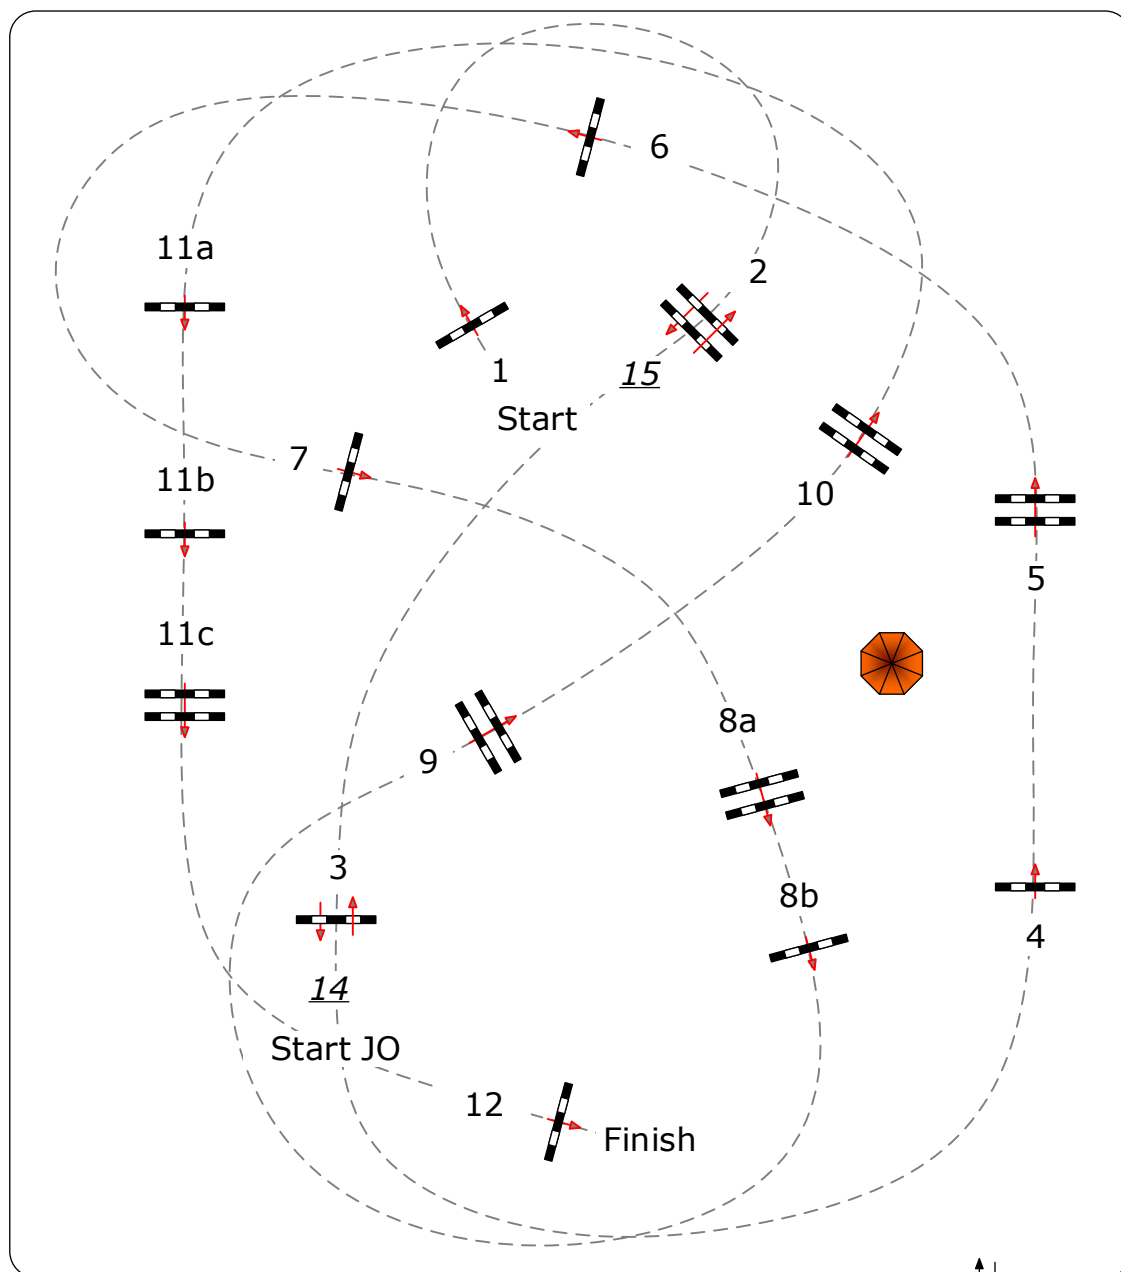

22

Class No.: 22

National competition
 Jumping competition with jump off

28.07.2018

Start: 17.40

Table: A
 National RG: 501 B 1
 FEI RG / Art.
 Height: 1,45 m

Speed: 350 m/min

Length: 460 m
 Time allowed: 79 sec
 Time limit: 158 sec

Obstacles: 12
 Efforts: 15
 Penalty sec

1st Jump-off:
14-15-7-8a-8b-9-11c-12

Length: 300 m
 Time allowed: 52 sec
 Time limit: 104 sec

Jump off: 14-15-7-8a-8b-9-11c-12

↑↓
 Entry
 Judges