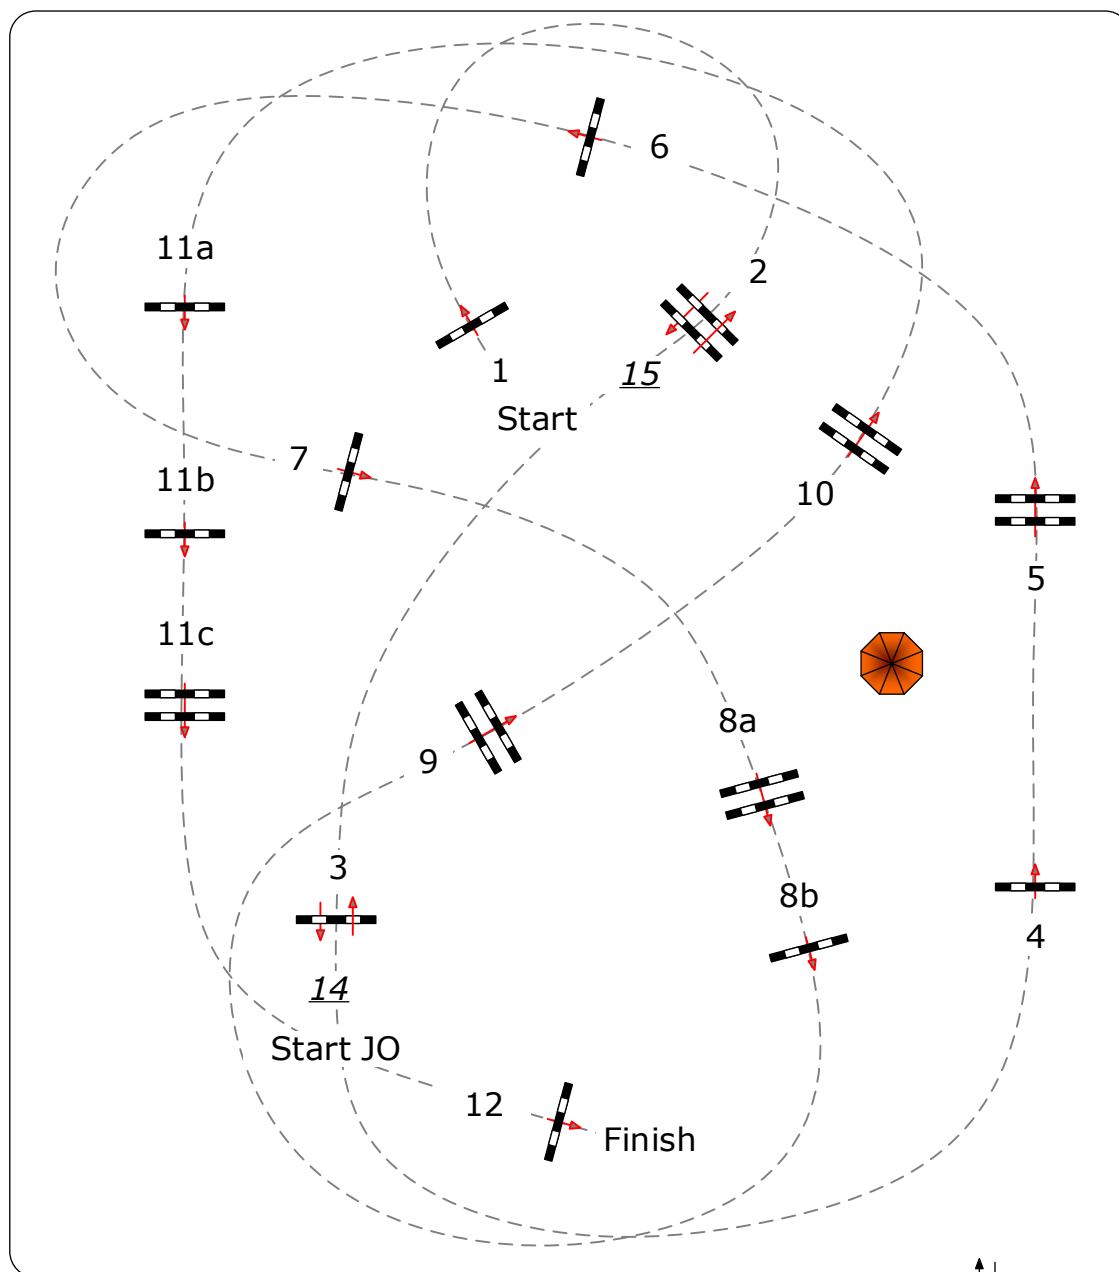

22

Class No.: 22

National competition
 Jumping competition with jump off

28.07.2018

Start: 17.40

Table: A
 National RG: 501 B 1
 FEI RG / Art.
 Height: 1,45 m

Speed: 350 m/min

Length: 460 m
 Time allowed: 79 sec
 Time limit: 158 sec

Obstacles: 12
 Efforts: 15
 Penalty sec

1st Jump-off:
14-15-7-8a-8b-9-11c-12

Length: 300 m
 Time allowed: 52 sec
 Time limit: 104 sec

Jump off: 14-15-7-8a-8b-9-11c-12

↑↓
 Entry
 Judges