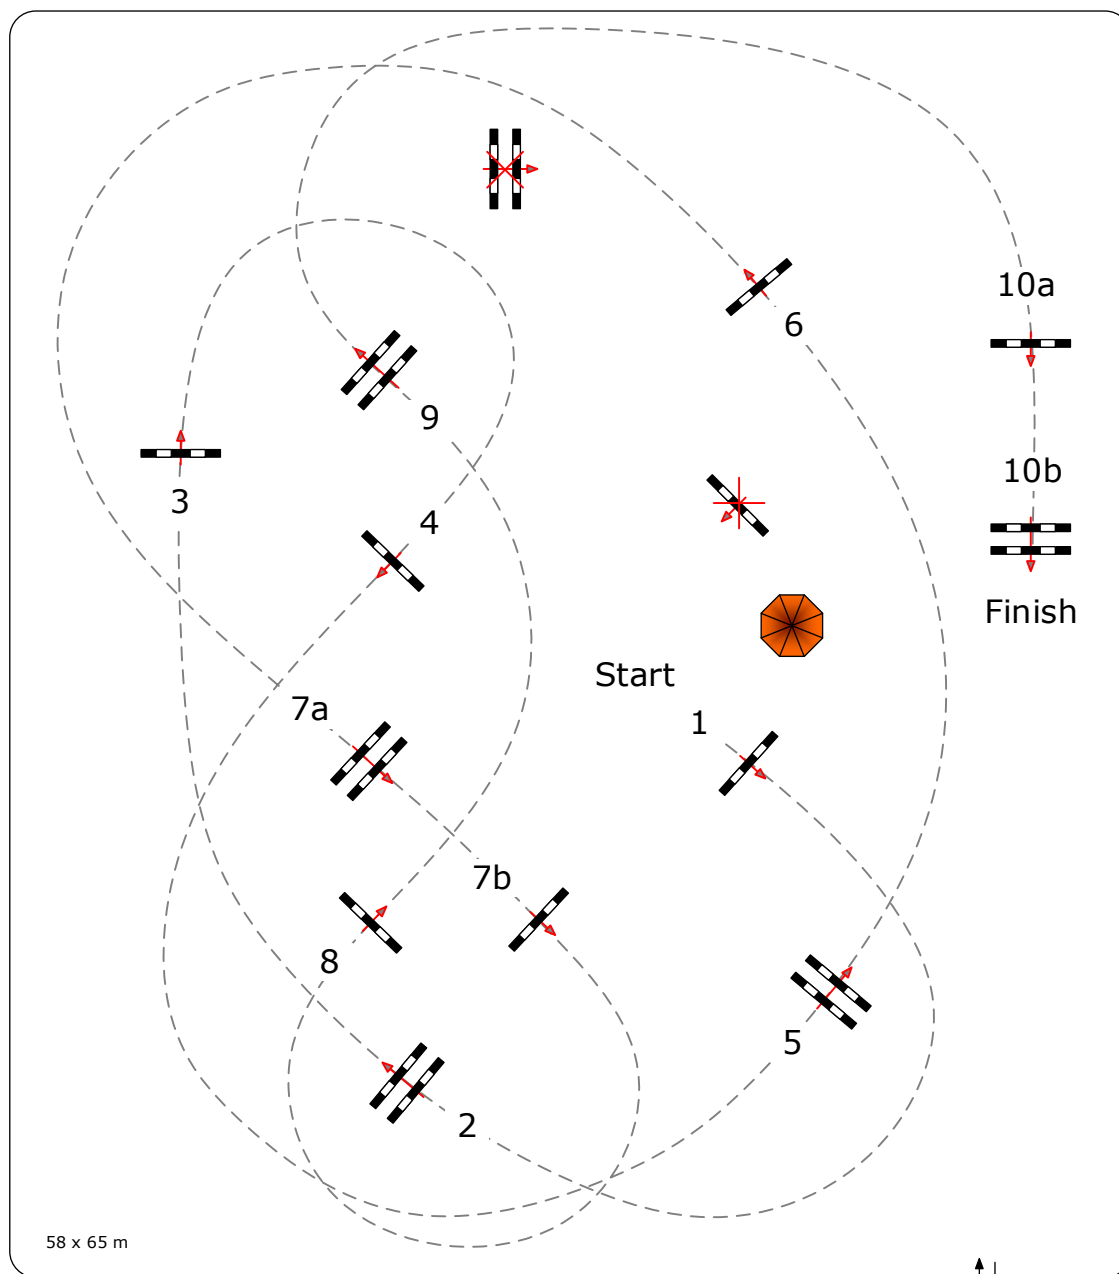

23

Class No.: 23

National

Competition against the clock

27.07.2018

Start: 15:40

Table: A

National RG: 501 A 1

FEI RG / Art.

Height: 1,40 m

Speed: 350 m/min

Length: 440 m

Time allowed: 76 sec

Time limit: 152 sec

Obstacles: 10

Efforts: 12

58 x 65 m

↑↓
Entry
Judges