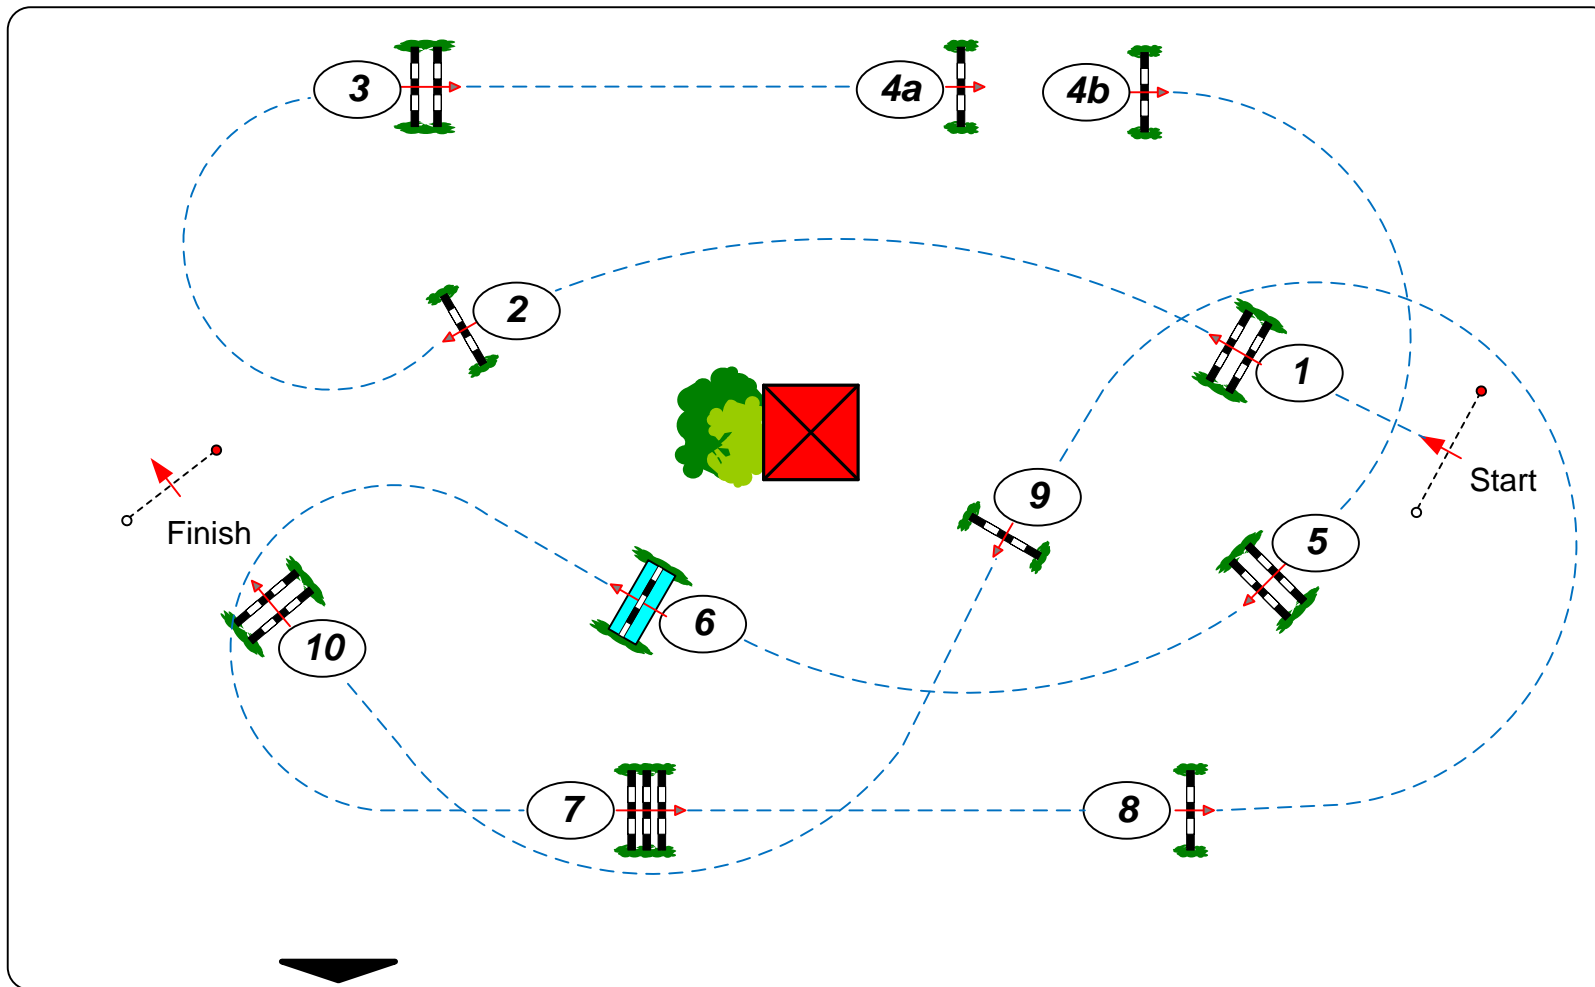

10

CSI** Klein Roscharden

Competition against the clock

Table: A
National RG: 238.1.2

Speed: 350 m/min

Length: 380 m

Time allowed: 66 sec

Time limit: 132 sec

Obstacles: 10

Efforts: 11

Height: 1,25 m

Our Wednesday Partners:

JURY

Course Designer: Marco Behrens (GER) & Werner Tapken (GER)