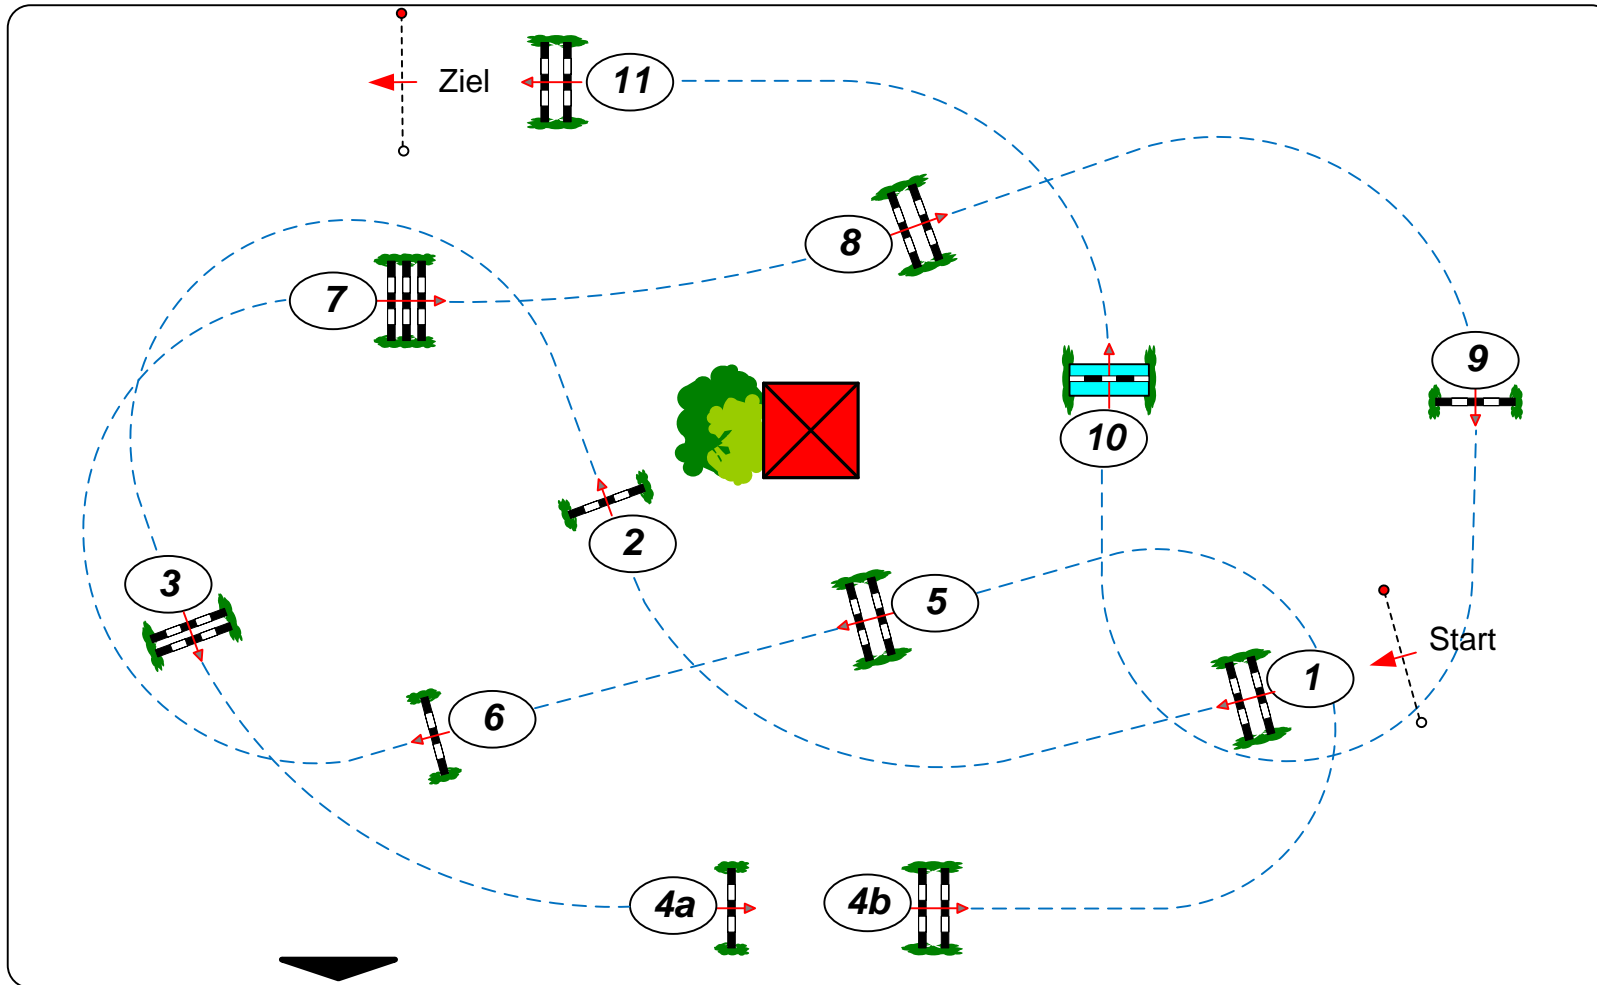

11

CSI** Klein Roscharden

Speed and Handiness

Table: C

National RG: 239/263

Height: 1,30 m

Speed: 400 m/min

Length: < 600 m

Time limit: 120 sec

Obstacles: 11

Efforts: 12

Penalty sec: 4

JURY

Course Designer: Marco Behrens (GER) & Werner Tapken (GER)

Our Friday Partners: