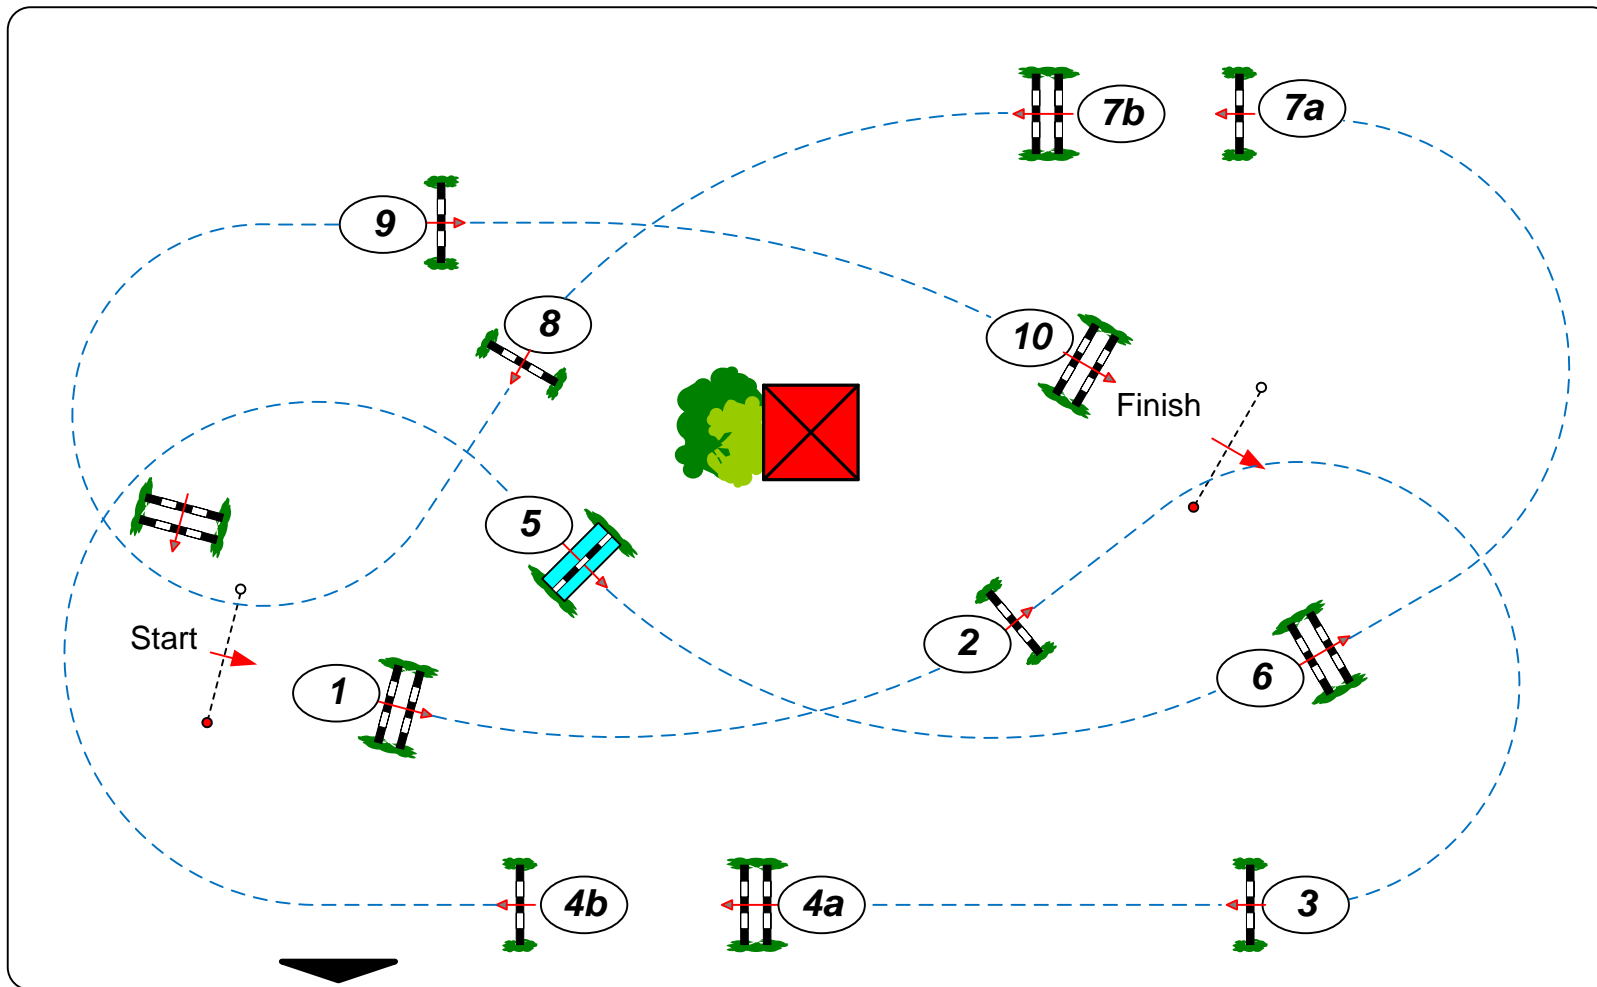

12

CSI** Klein Roscharden

Competition against the clock

Table: A	Speed: 350 m/min	Obstacles: 10
National RG: 238.1.2	Length: 380 m	Efforts: 12
Height: 1,30 m	Time allowed: 66 sec	
	Time limit: 132 sec	

Our Saturday Partners:

JURY

Course Designer: Marco Behrens (GER) & Werner Tapken (GER)