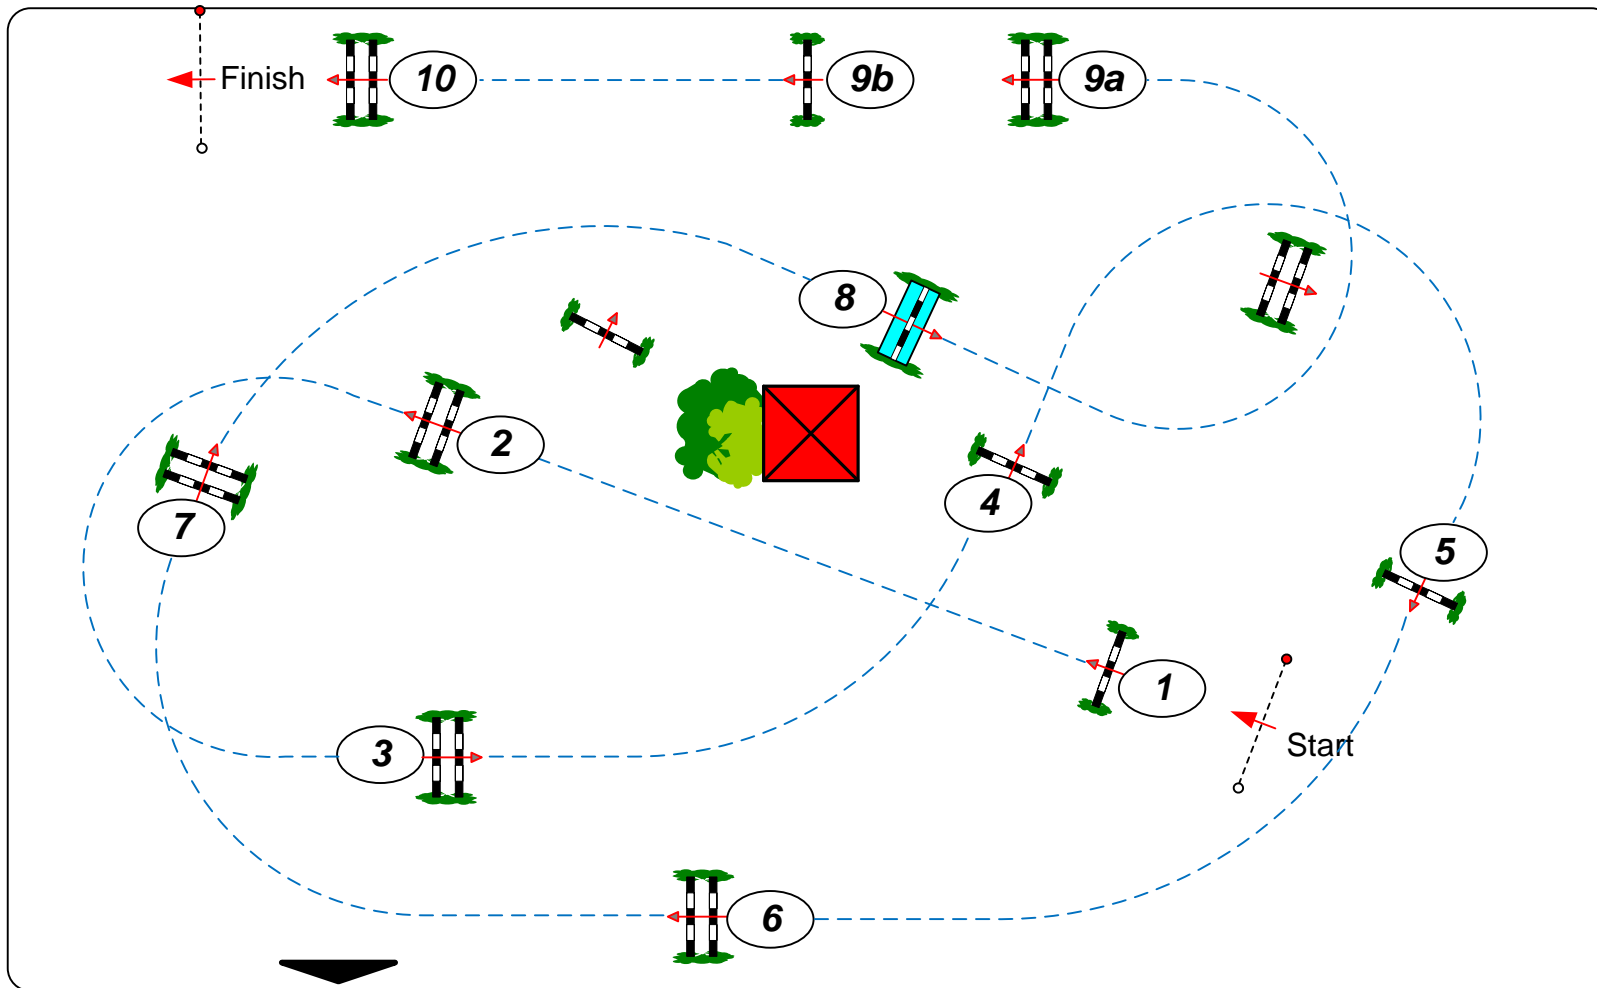

13

CSI** Klein Roscharden

Competition against the clock

Table: A	Speed: 350 m/min	Obstacles: 10
National RG: 238.1.2	Length: 390 m	Efforts: 11
Height: 1,15 m	Time allowed: 67 sec	
	Time limit: 134 sec	

Our Thursday Partners:

JURY

Course Designer: Marco Behrens (GER) & Werner Tapken (GER)