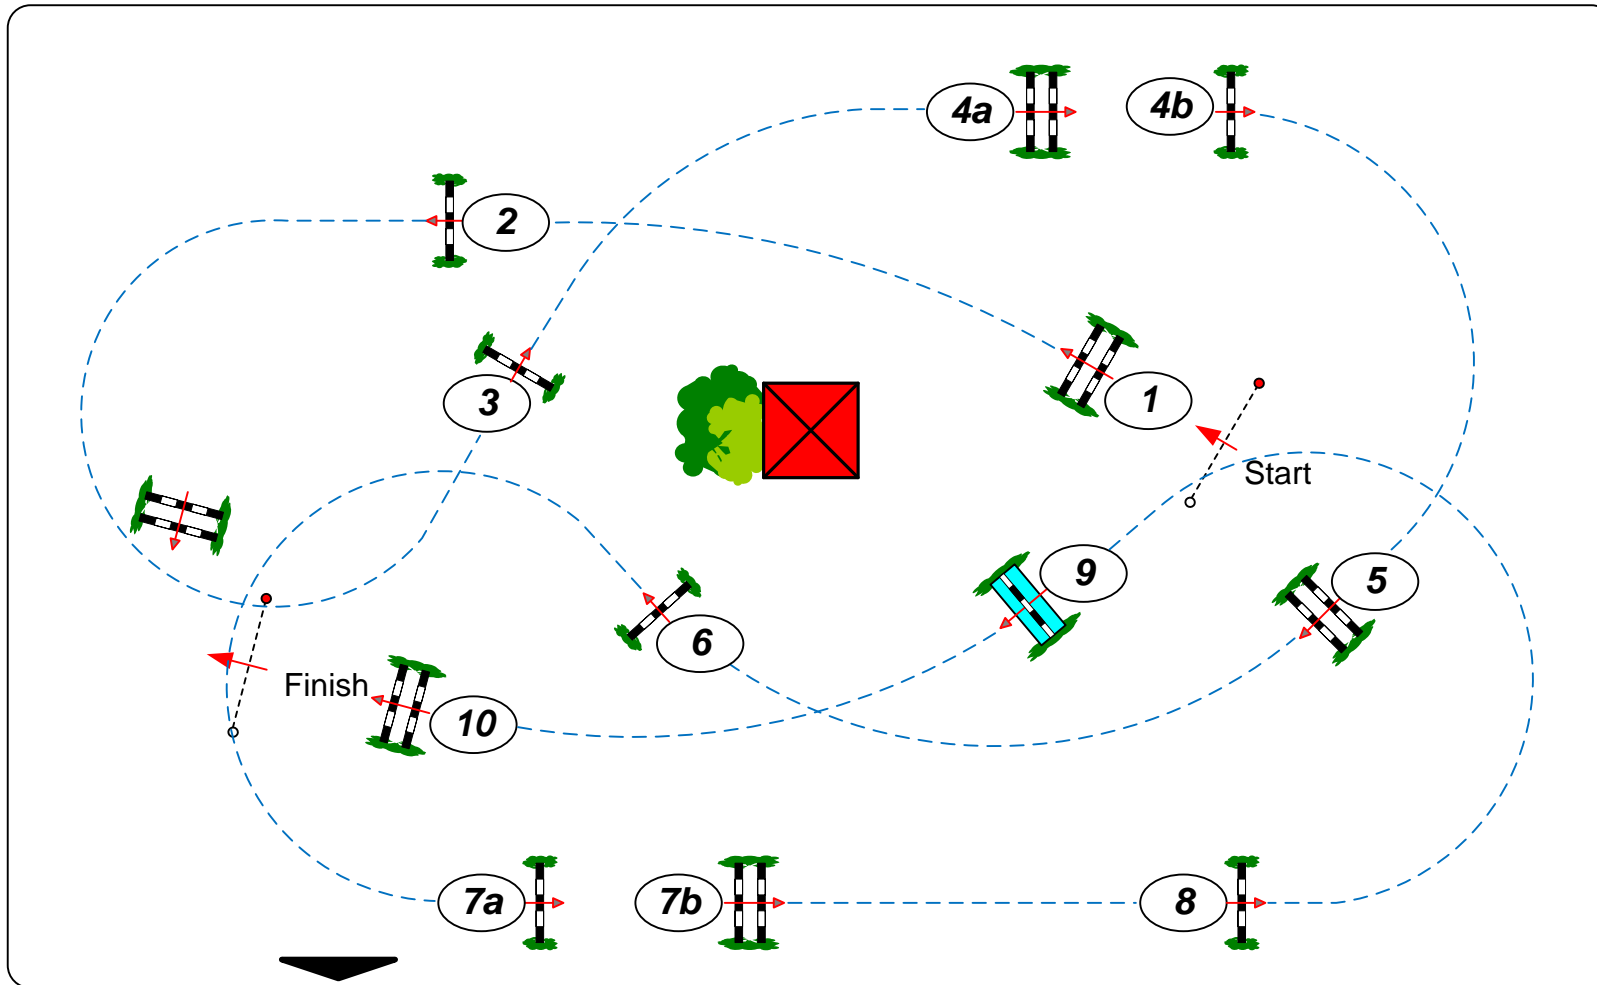

15

CSI** Klein Roscharden

Competition against the clock

Table: A
National RG: 238.1.2

Speed: 350 m/min

Length: 380 m

Time allowed: 66 sec

Time limit: 132 sec

Obstacles: 10

Efforts: 12

Height: 1,20 m

JURY

Course Designer: Marco Behrens (GER) & Werner Tapken (GER)

Our Saturday Partners: