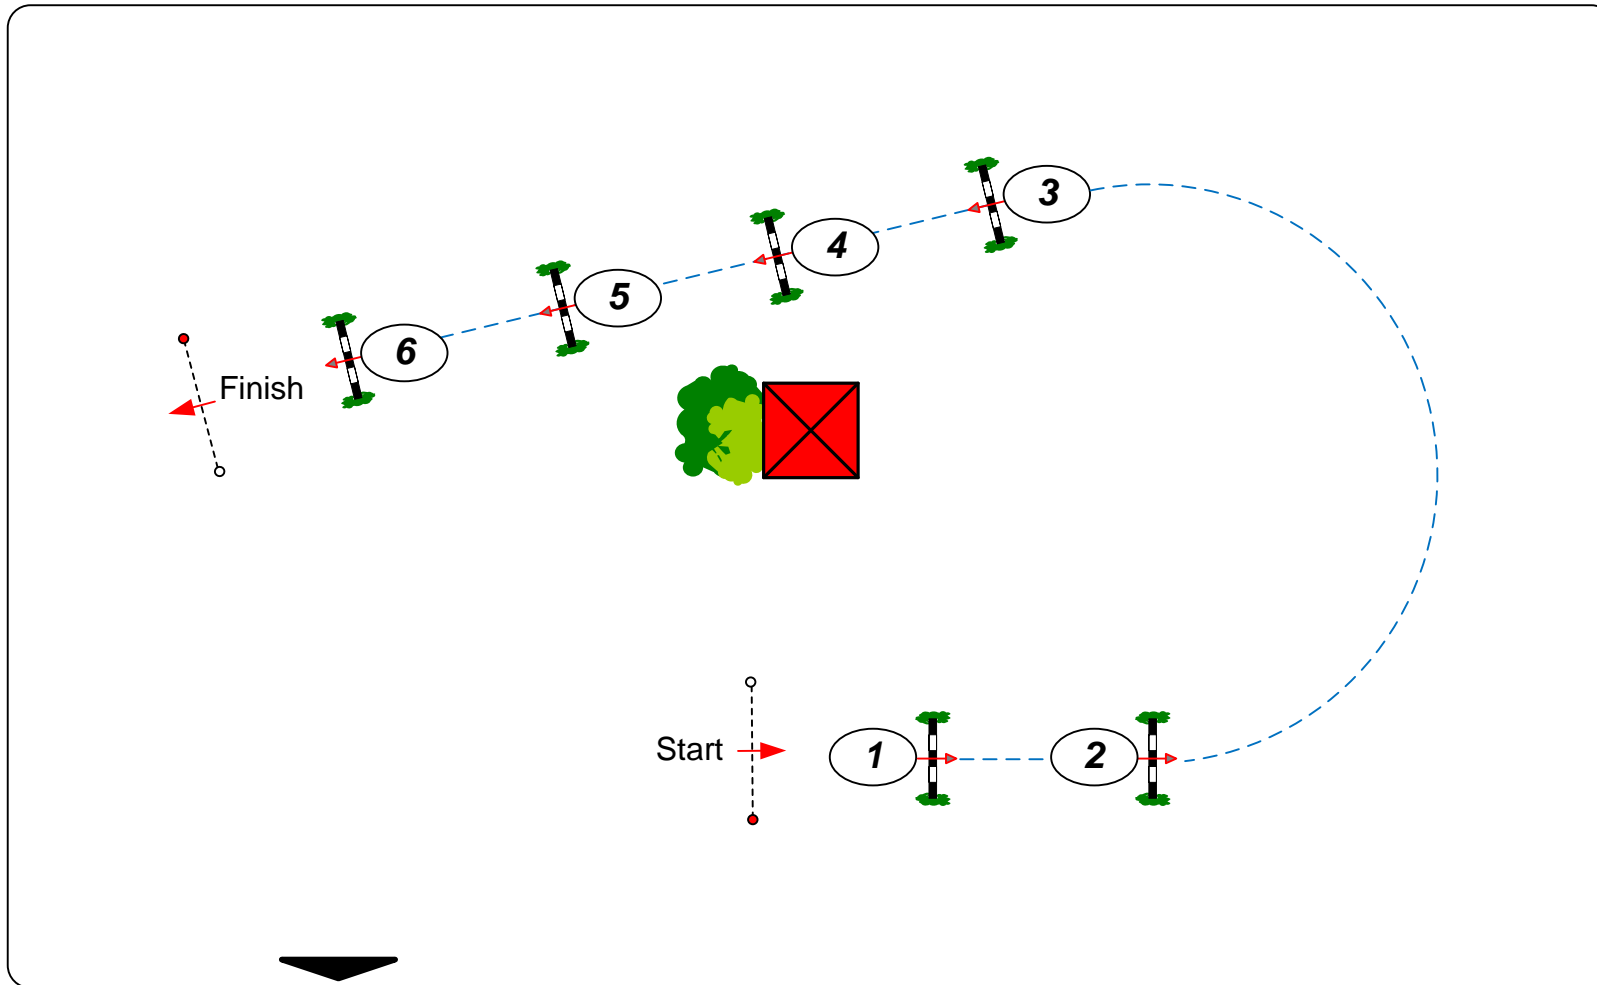

16

CSI** Klein Roscharden

Six-bars – Competition

Table: A
National RG: 262.3

Obstacles: 6 2nd-4th Jump-off: 3 - 6
Efforts: 6

Height: 1,60 m

JURY

Course Designer: Marco Behrens (GER) & Werner Tapken (GER)