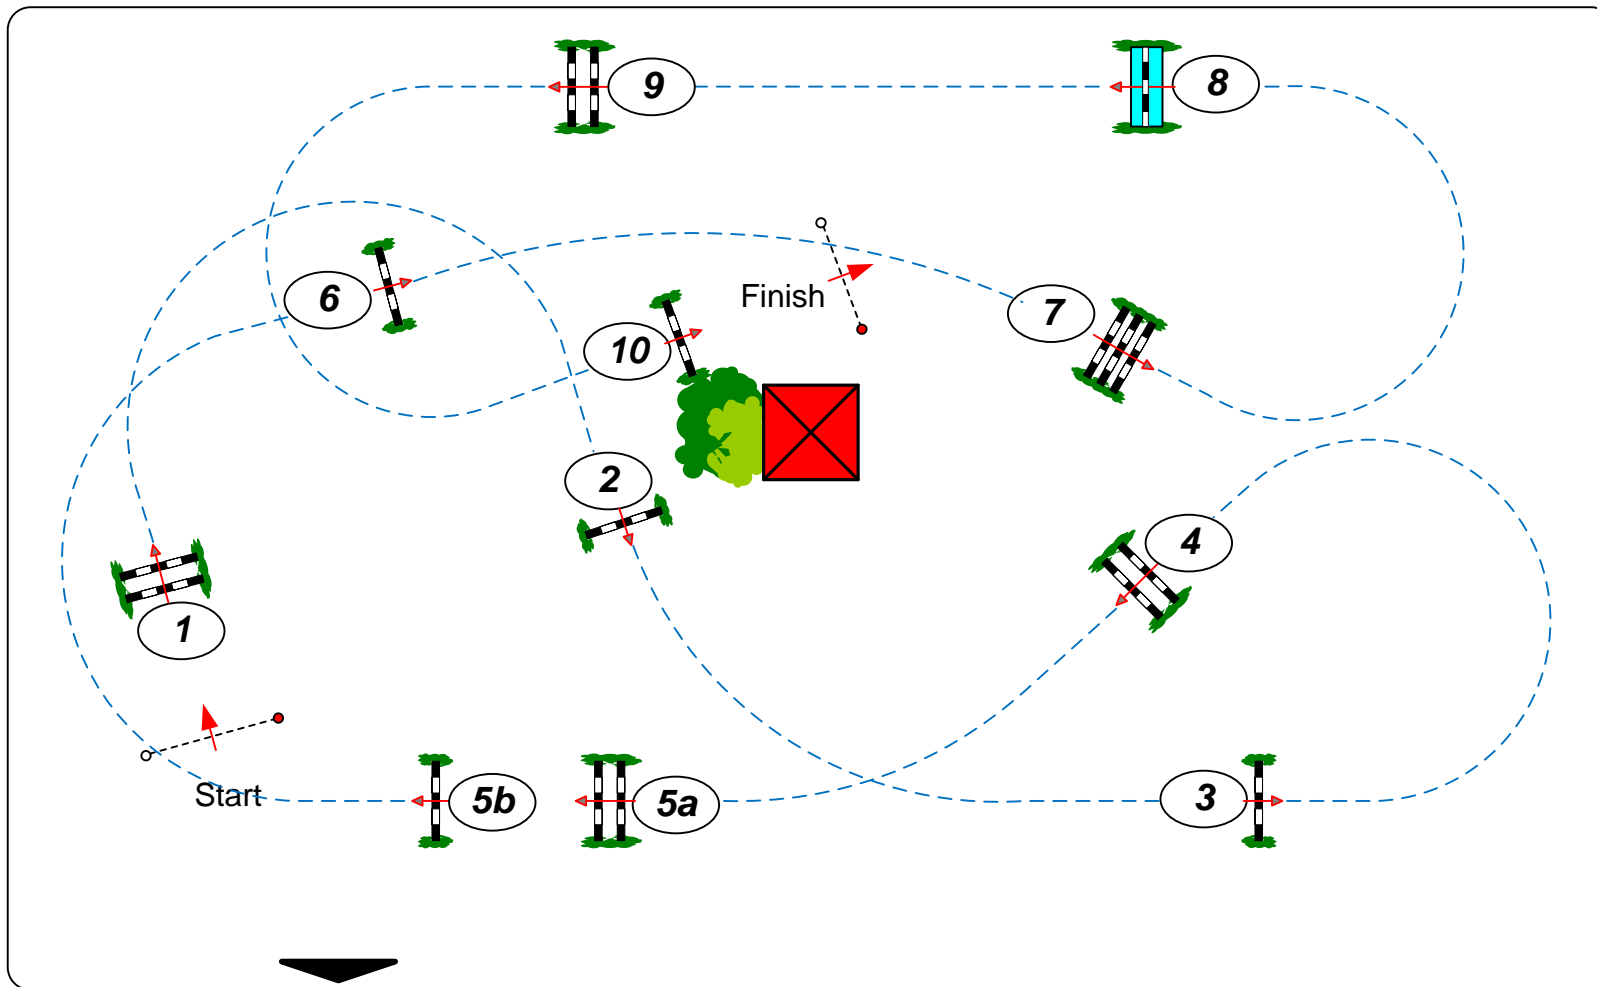

17
20

CSI** Klein Roscharden

Competition against the clock

Table: A	Speed: 350 m/min	Obstacles: 10
National RG: 238.1.2	Length: 360 m	Efforts: 11
Height: 1,30/1,35 m	Time allowed: 62 sec	
	Time limit: 124 sec	

Our Wednesday Partners:

JURY

Course Designer: Marco Behrens (GER) & Werner Tapken (GER)