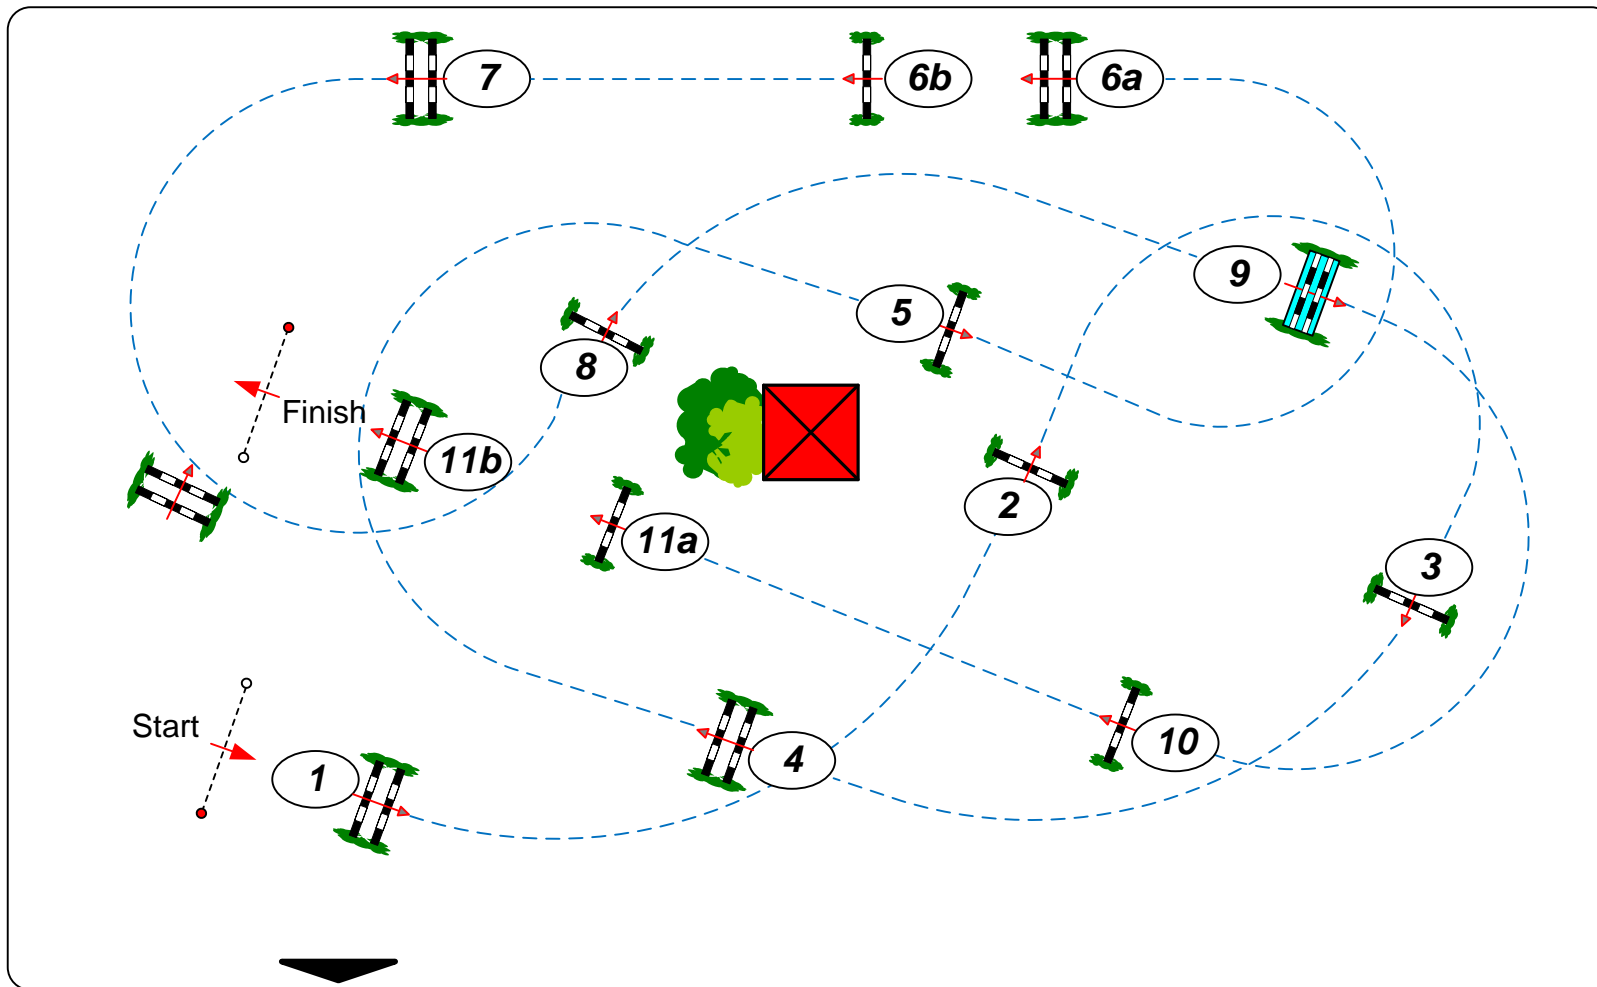

18
21

CSI** Klein Roscharden

Competition against the clock

Table: A
National RG: 238.1.2
Height: 1,30/1,35 m

Speed: 350 m/min
Length: 450 m
Time allowed: 78 sec
Time limit: 156 sec

Obstacles: 11
Efforts: 13