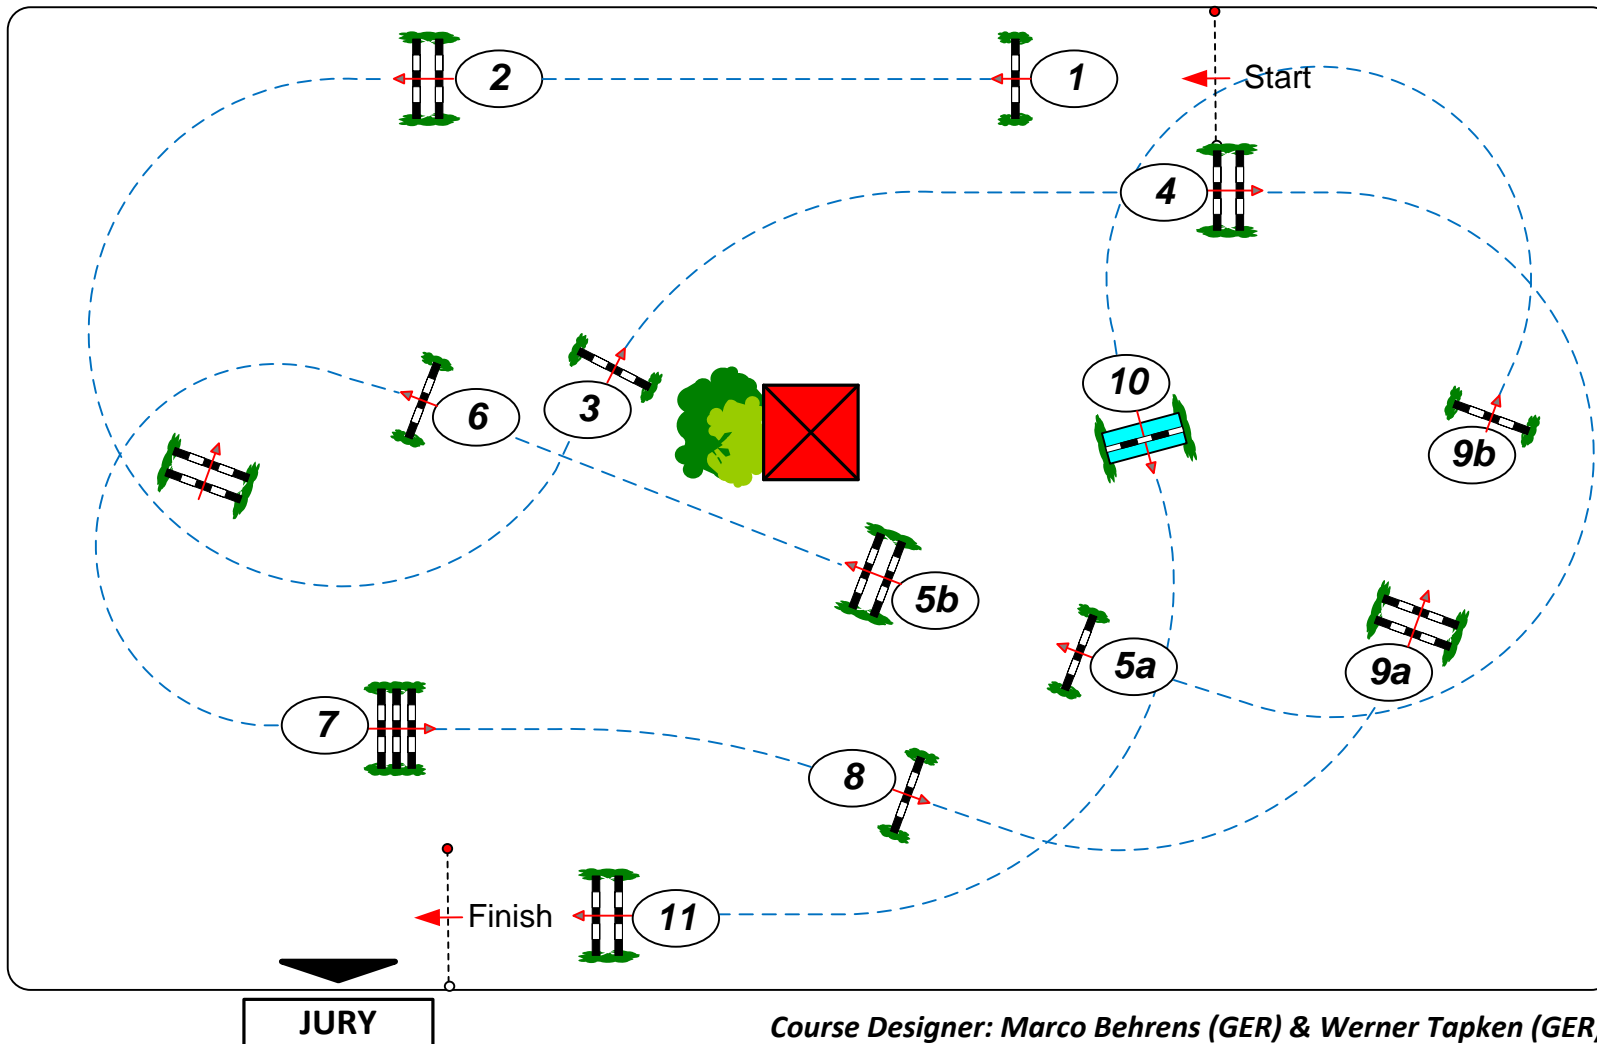

# CSI\*\* Klein Roscharden

Competition against the clock

Table: A  
National RG: 238.1.2  
Height: 1,40 m

Speed: 350 m/min  
Length: 405 m  
Time allowed: 70 sec  
Time limit: 140 sec

Obstacles: 11  
Efforts: 13