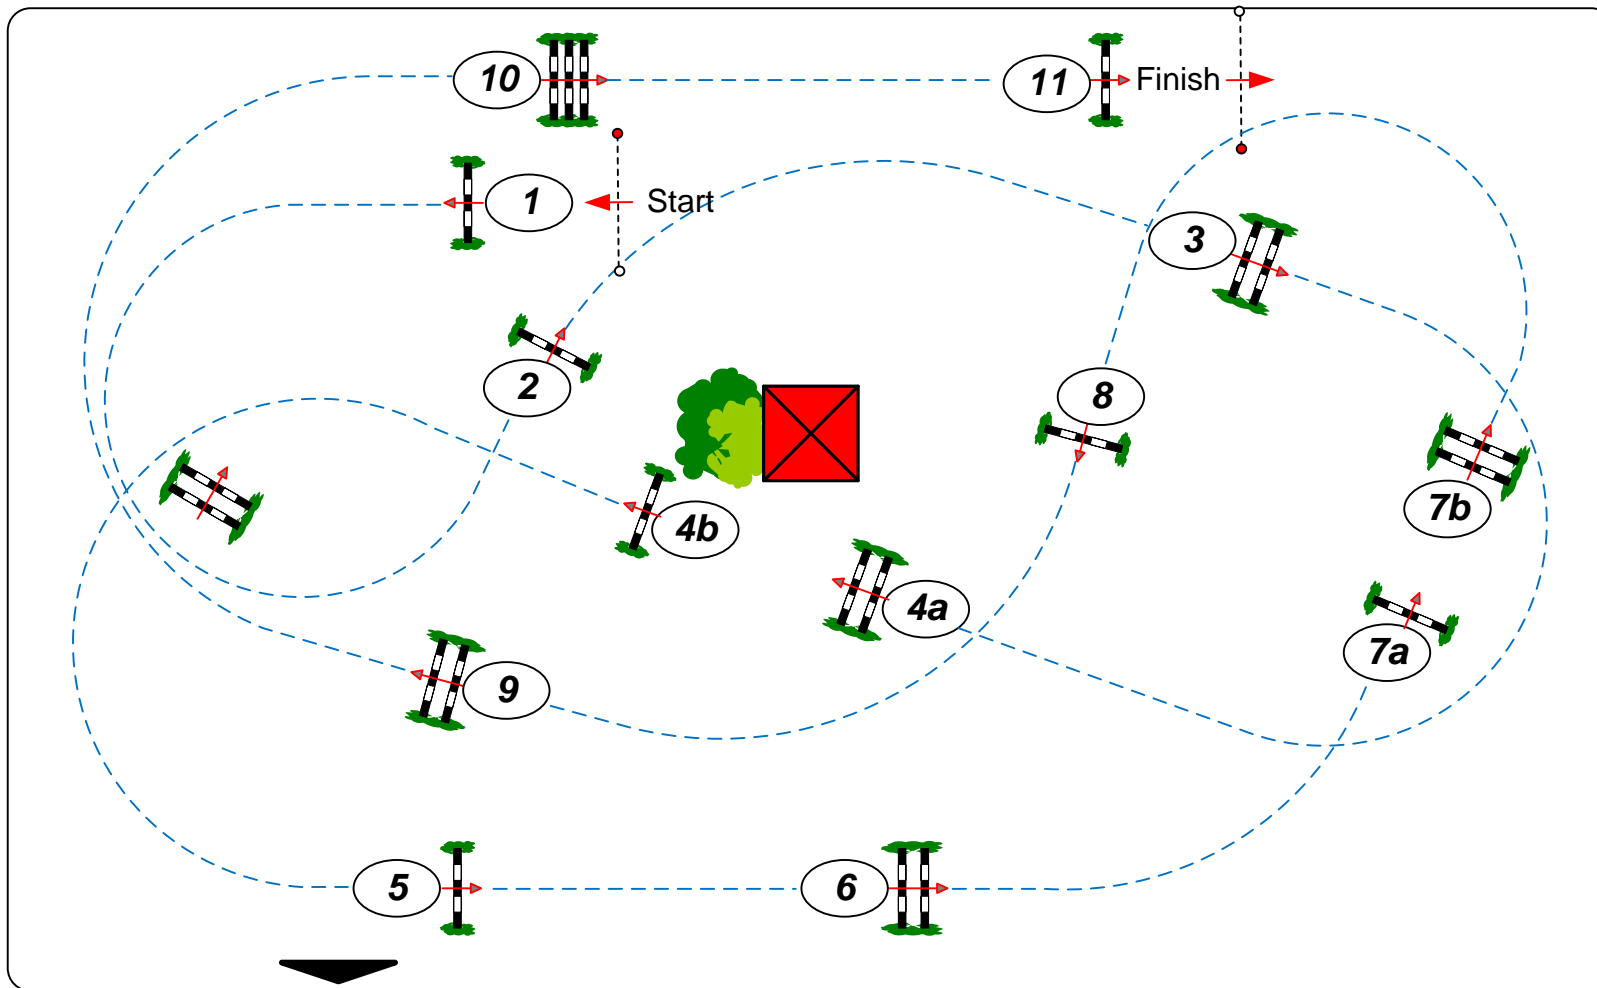

4

CSI** Klein Roscharden

Competition against the clock

Table: A
National RG: 238.1.2

Speed: 350 m/min

Length: 430 m

Time allowed: 74 sec

Height: 1,35 m

Time limit: 148 sec

Obstacles: 11

Efforts: 13

JURY

Course Designer: Marco Behrens (GER) & Werner Tapken (GER)

Our Thursday Partners: