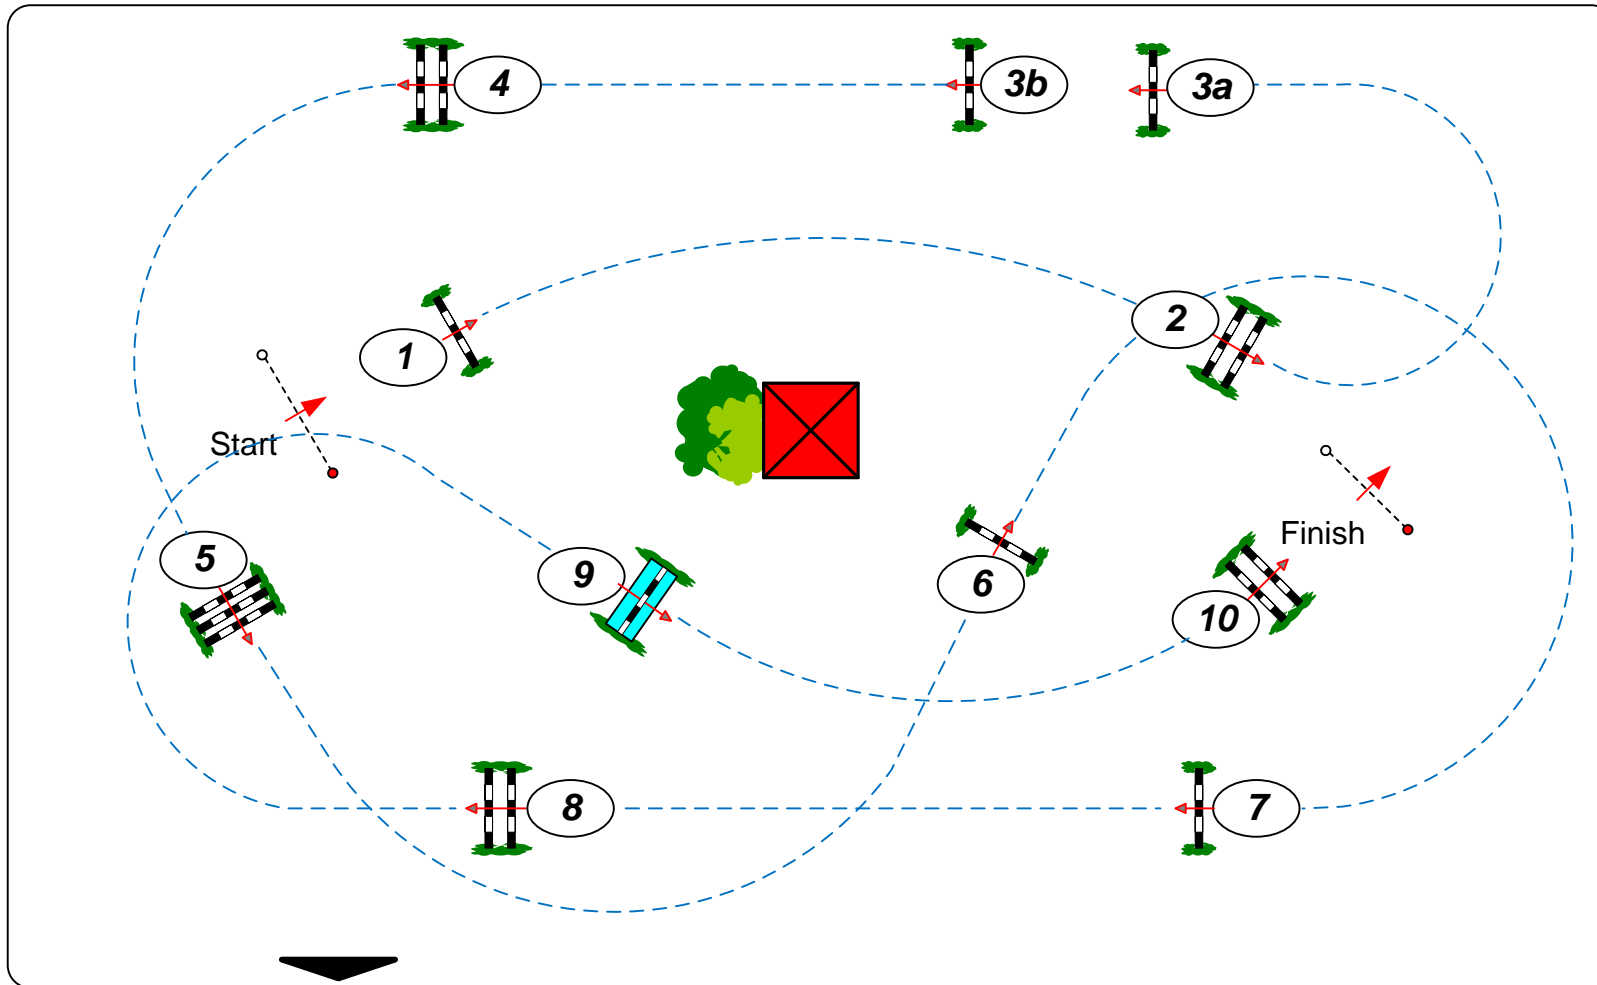

7

CSI** Klein Roscharden

Competition against the clock

Table: A

National RG: 238.1.2

Height: 1,30 m

Speed: 350 m/min

Length: 370 m

Time allowed: 64 sec

Time limit: 128 sec

Obstacles: 10

Efforts: 11

Our Wednesday Partners:

JURY

Course Designer: Marco Behrens (GER) & Werner Tapken (GER)