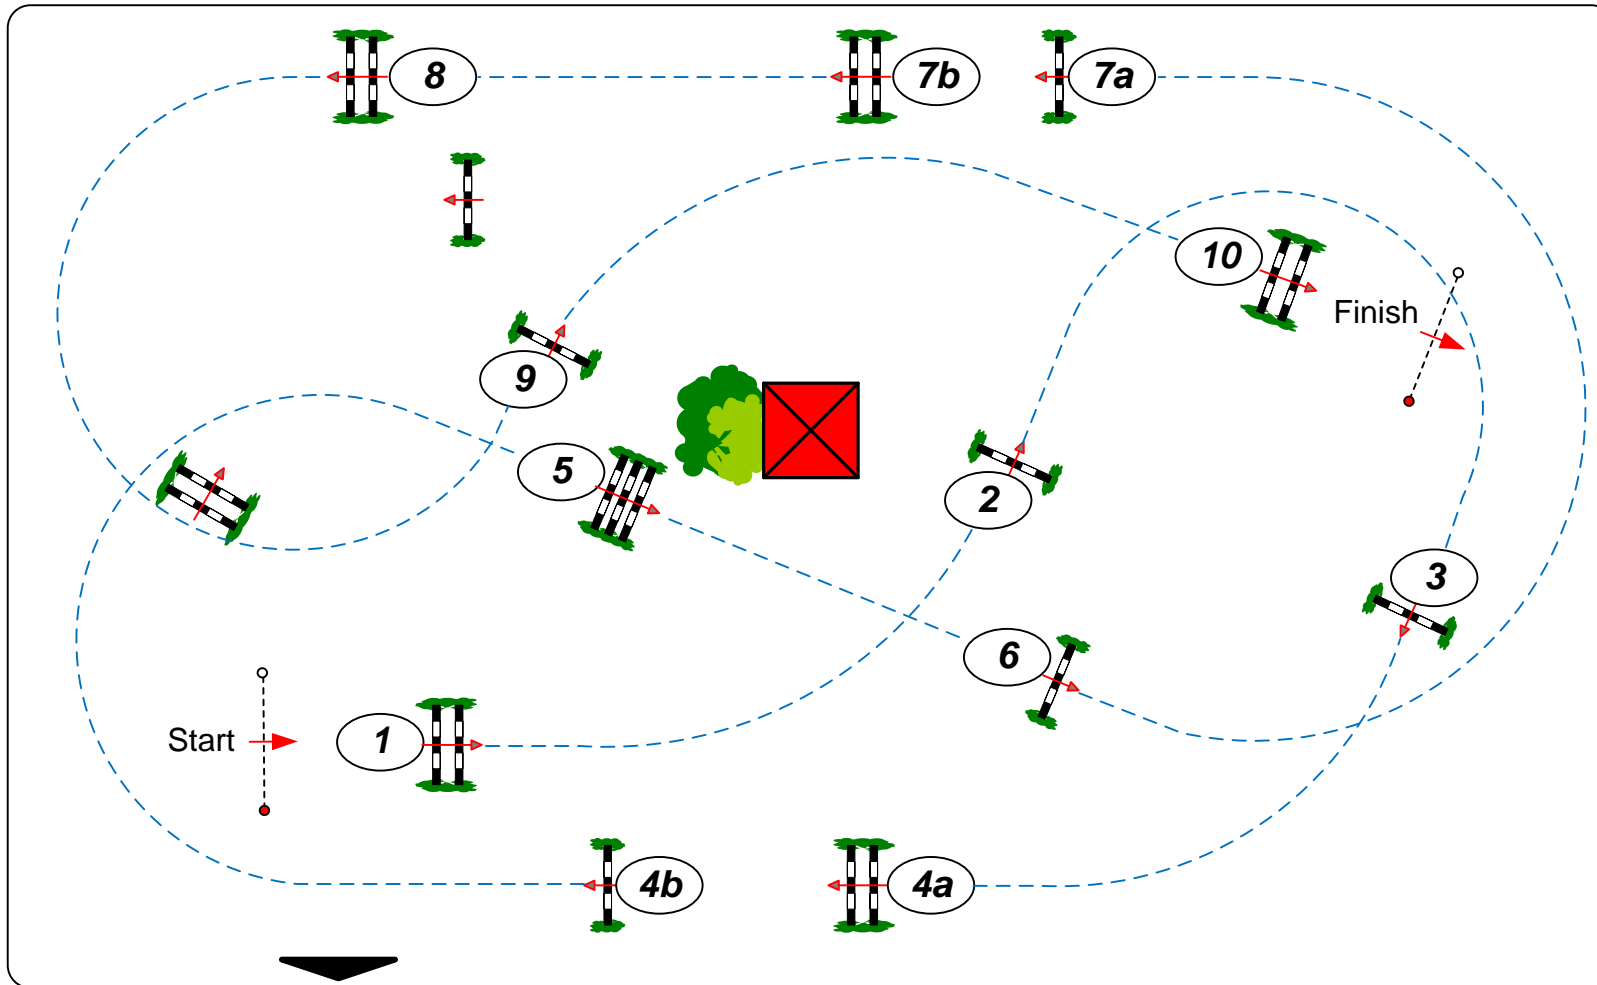

8

CSI** Klein Roscharden

Competition against the clock

Table: A	Speed: 350 m/min	Obstacles: 10
National RG: 238.1.2	Length: 410 m	Efforts: 12
Height: 1,35 m	Time allowed: 71 sec	
	Time limit: 142 sec	

Our Thursday Partners:

JURY

Course Designer: Marco Behrens (GER) & Werner Tapken (GER)