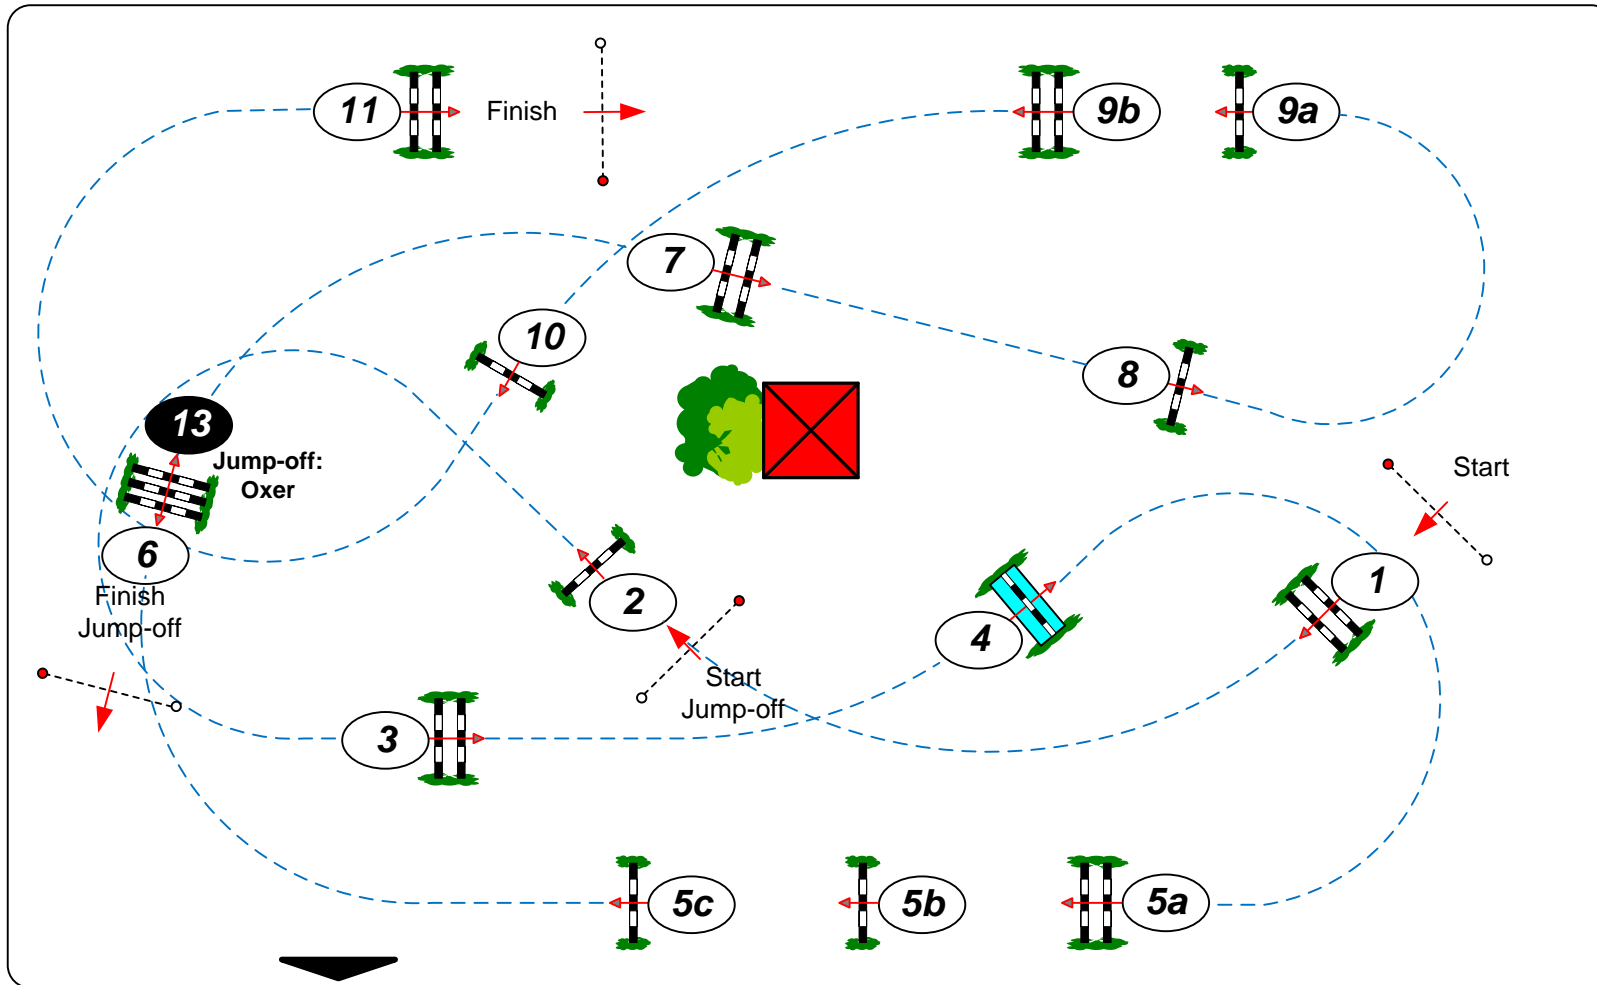

9

CSI** Klein Roscharden

CSI1* - GRAND PIX - Competition with one jump-off

Table: A
National RG: 238.2.2
Height: 1,40 m

Speed: 375 m/min
Length: 430 m
Time allowed: 69 sec
Time limit: 138 sec

Obstacles: 11
Efforts: 14

1st Jump-off: 2-3-4-5a-8-9ab13
Length: 330 m
Time allowed: 53 sec
Time limit: 106 sec

JURY

Course Designer: Marco Behrens (GER) & Werner Tapken (GER)

Our Saturday Partners: