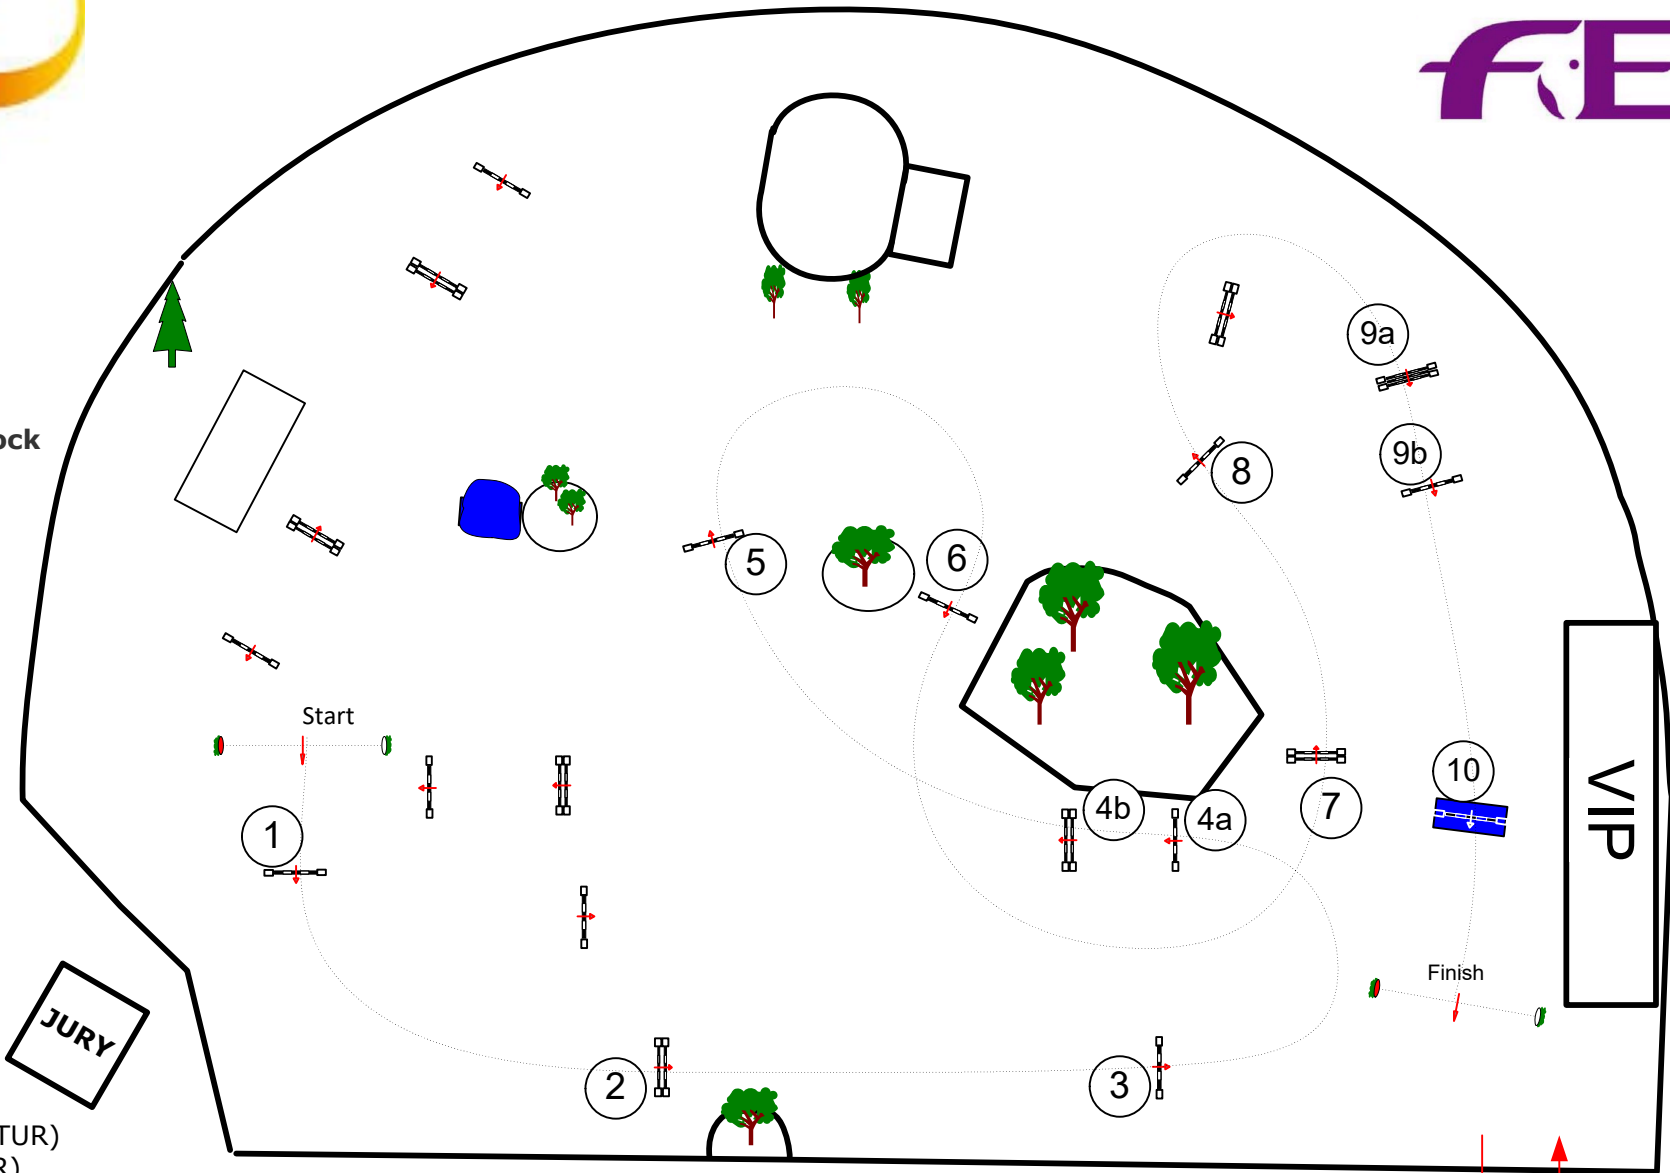

Class No.: 11

Preis der Interquell
GmbH

Competition against the clock

- Werner Deeg (GER)
- Josef Maier (GER)
- Johann Sailer (GER)
- Sabri Murathan Batur (TUR)
- Gilad Ben Menashe (ISR)

Table: A
National RG:
FEI RG / Art. 238.2.1
Height: 1,35/1,40 m

Speed: 350 m/min
Length: 420 m
Time allowed: 72 sec
Time limit: 144 sec

Obstacles: 10
Efforts: 12
Penalty sec:
Closed combination:

1st Jump-off:
Length: 0 m
Time allowed: 0 sec
Time limit: 0 sec

&
Team