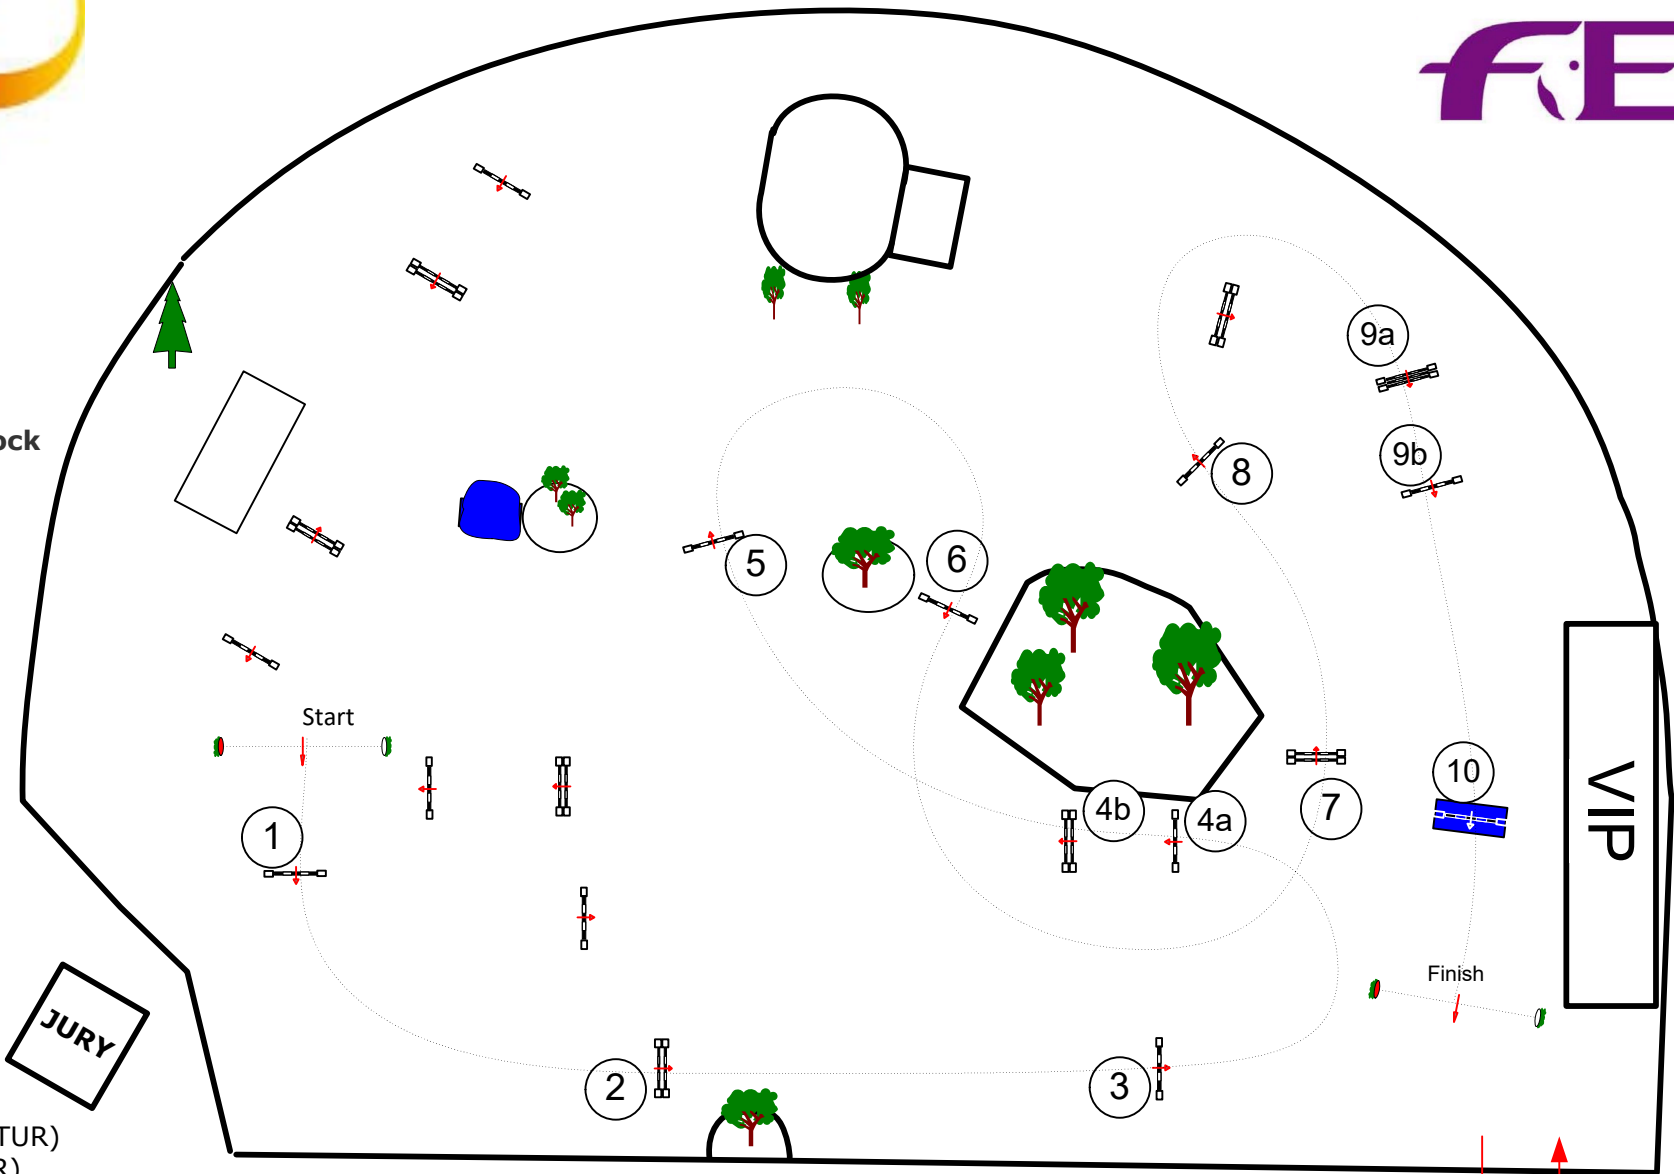

Class No.: 11

Preis der Interquell  
GmbH

Competition against the clock

- Werner Deeg (GER)
- Josef Maier (GER)
- Johann Sailer (GER)
- Sabri Murathan Batur (TUR)
- Gilad Ben Menashe (ISR)

Table: A  
National RG:  
FEI RG / Art. 238.2.1  
Height: 1,35/1,40 m

Speed: 350 m/min  
Length: 420 m  
Time allowed: 72 sec  
Time limit: 144 sec

Obstacles: 10  
Efforts: 12  
Penalty sec:  
Closed combination:

1st Jump-off:  
Length: 0 m  
Time allowed: 0 sec  
Time limit: 0 sec