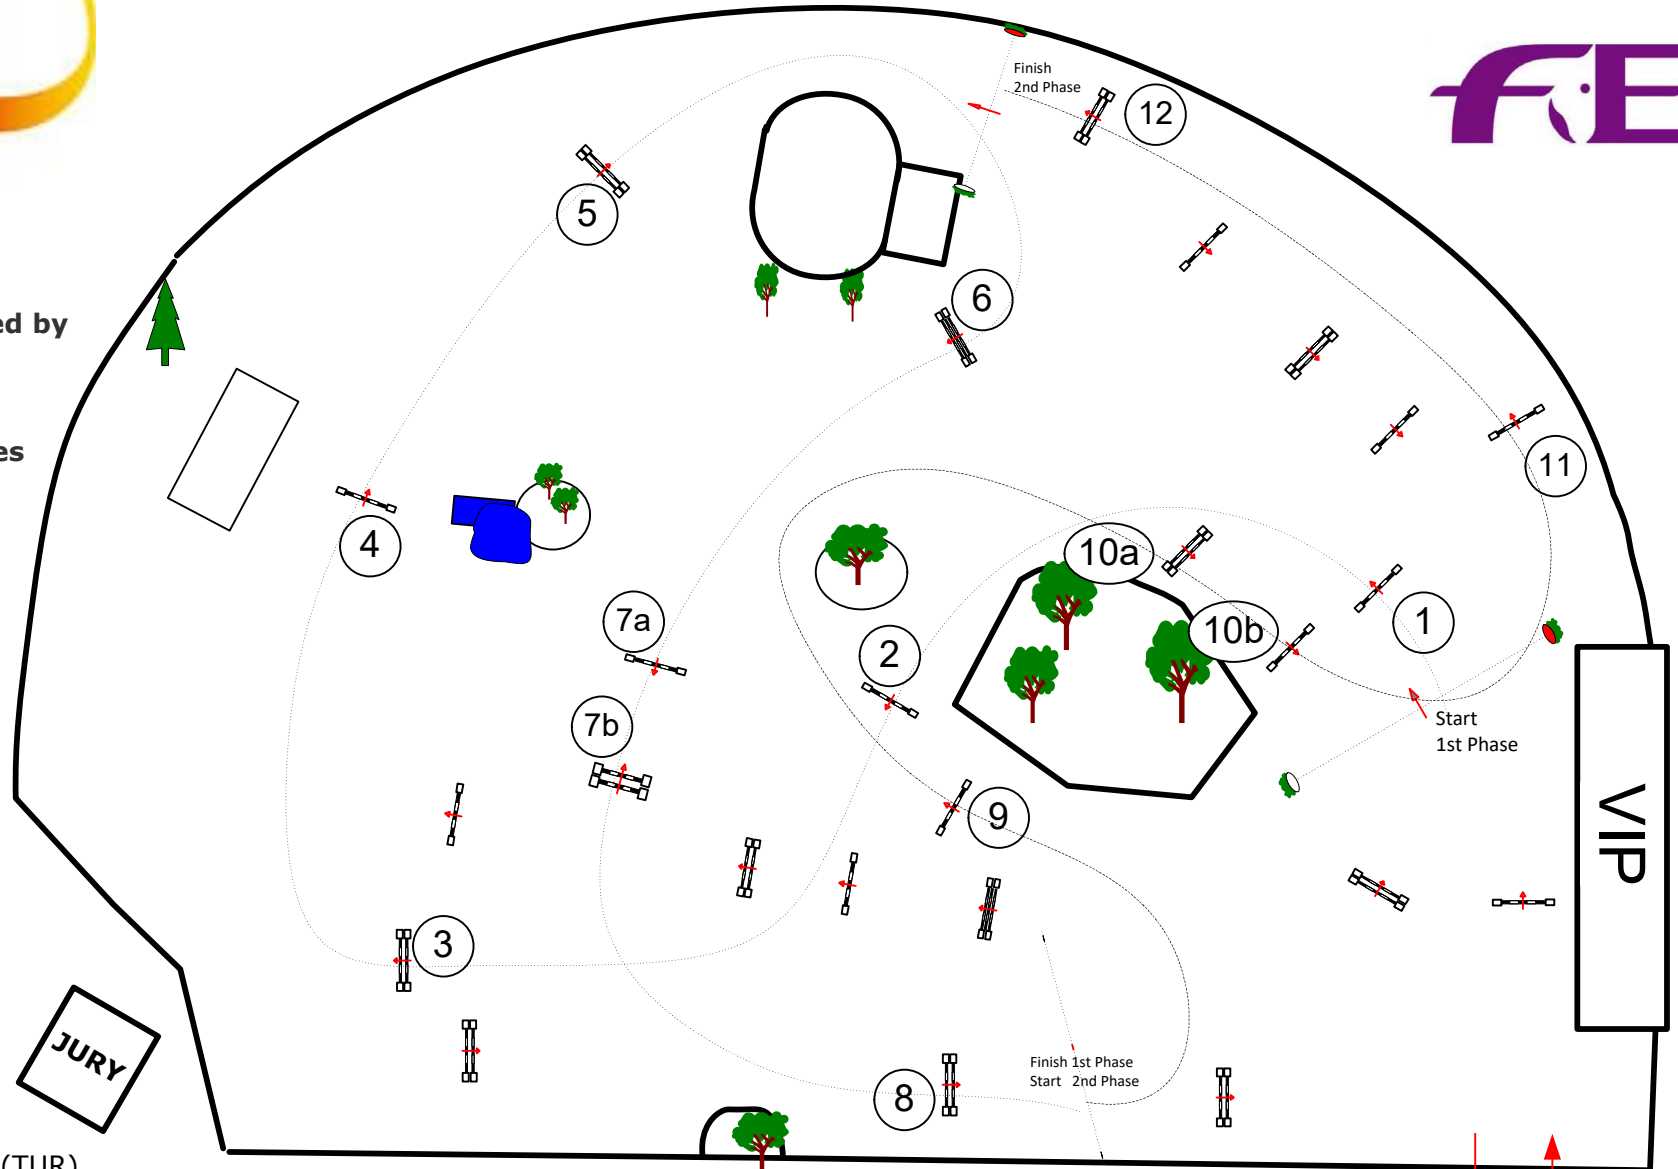

Class No.: 16/19/22

Munich Trophy presented by
Banki & Sohn

Competition in two Phases

- Werner Deeg (GER)
- Josef Maier (GER)
- Johann Sailer (GER)
- Sabri Murathan Batur (TUR)
- Gilad Ben Menashe (ISR)

&
Team

Table: A
National RG:
FEI RG / Art. 274.5.3
Height: 1,15/1,25/1,40 m

Speed: 350 m/min
Length: 360 m
Time allowed: 62 sec
Time limit: 124 sec

Obstacles: 8
Efforts: 9
Penalty sec:
Closed combination:

1st Jump-off: 9-10a-10b-11-12
Length: 210 m
Time allowed: 36 sec
Time limit: 72 sec