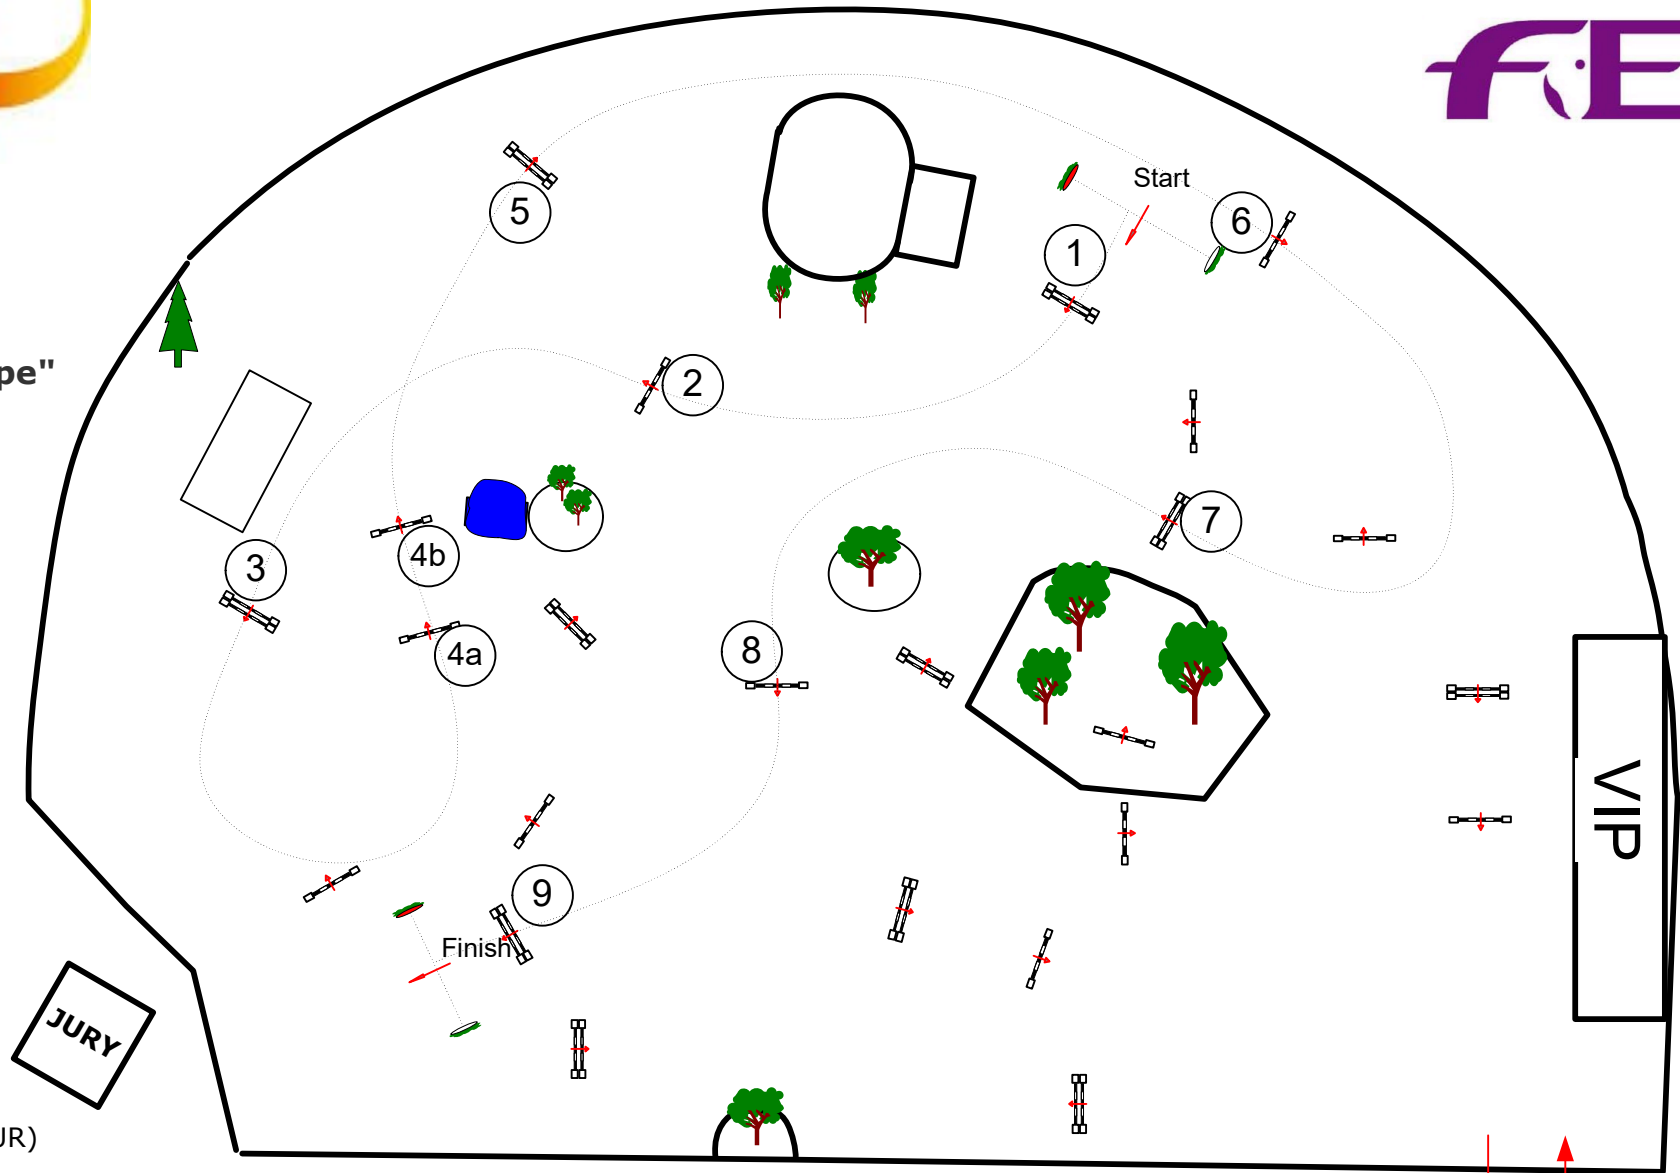

Class No.: 45/46

Preis der Brose
Unternehmensgruppe"

- Werner Deeg (GER)
- Josef Maier (GER)
- Johann Sailer (GER)
- Sabri Murathan Batur (TUR)
- Gilad Ben Menashe (ISR)

JURY

VIP

&
Team

Table: A
National RG: 501 A1
FEI RG / Art.
Height: 0.8/0,9 m

Speed: 350 m/min
Length: 400 m
Time allowed: 69 sec
Time limit: 138 sec

Obstacles: 9
Efforts: 10
Penalty sec:
Closed combination:

1st Jump-off:
Length: 0 m
Time allowed: 0 sec
Time limit: 0 sec