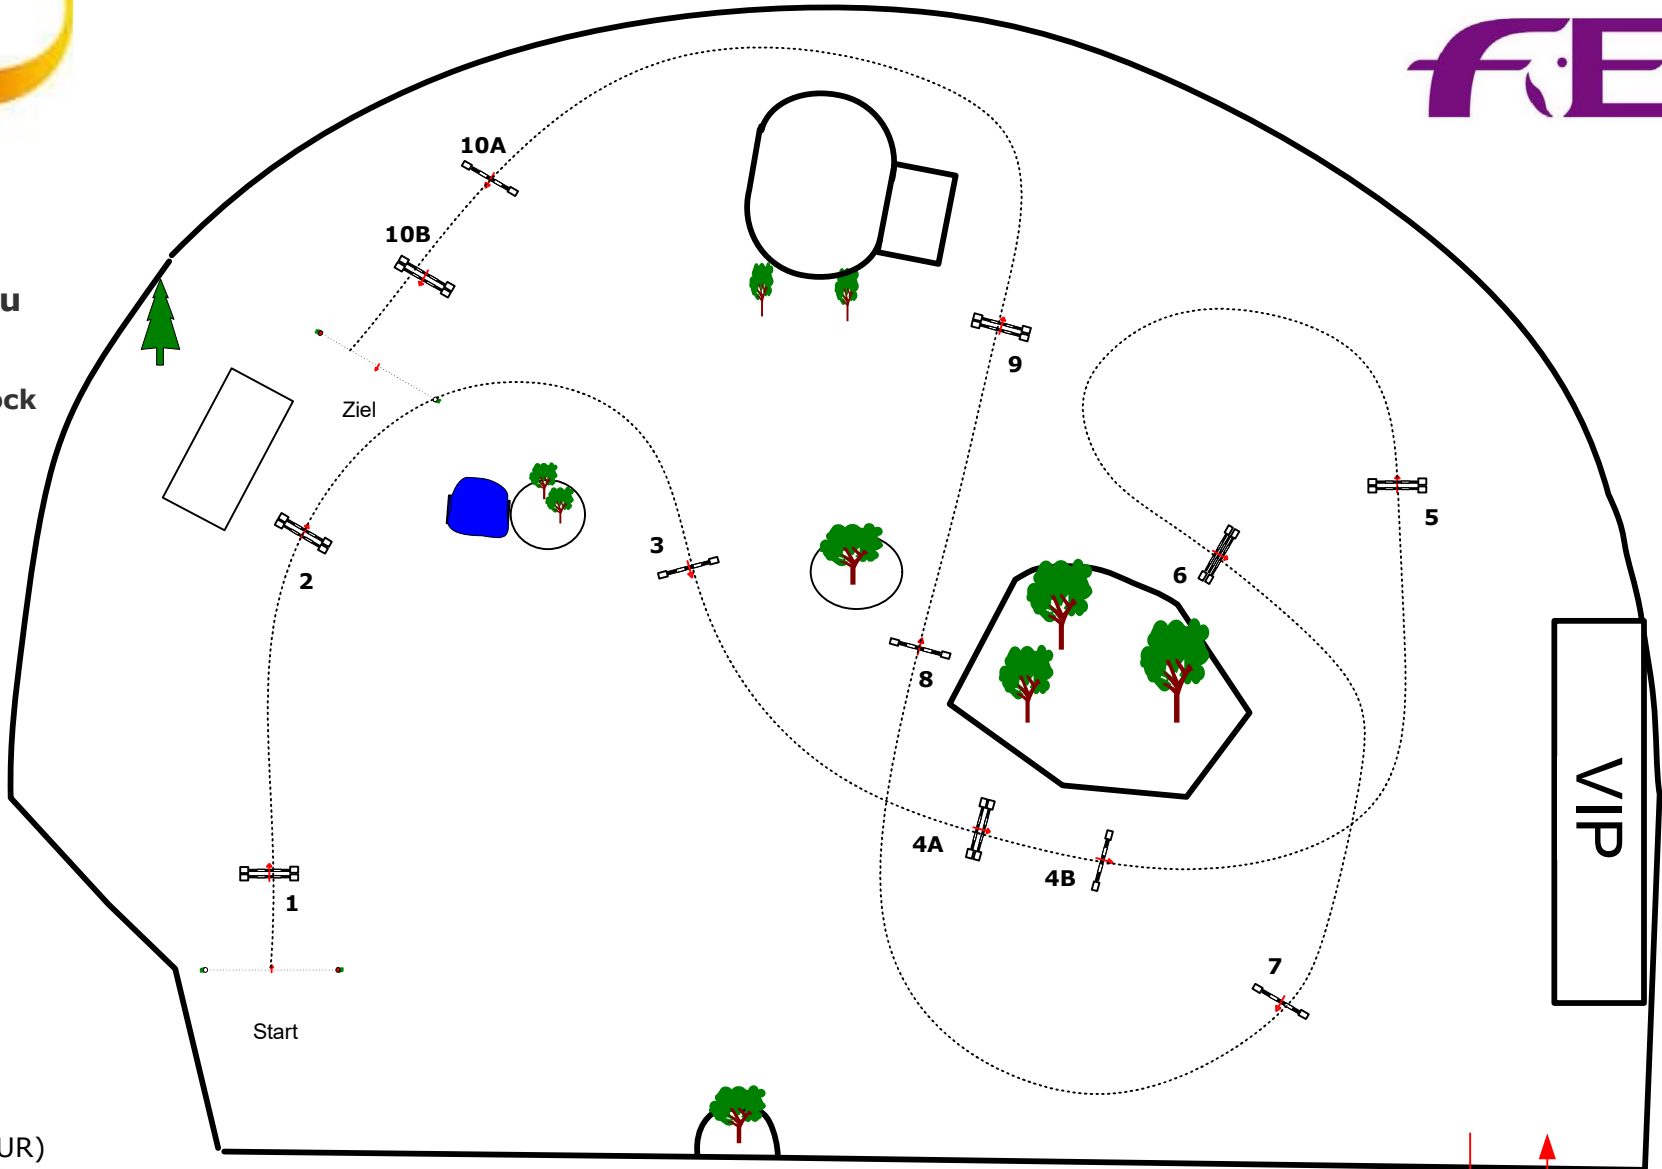

Class No.: 5

Preis der tfm Wohnbau

Competition against the clock

JURY

VIP

- Werner Deeg (GER)
- Josef Maier (GER)
- Johann Sailer (GER)
- Sabri Murathan Batur (TUR)
- Gilad Ben Menashe (ISR)

&  
Team

Table: A  
National RG:  
FEI RG / Art. 238.2.1  
Height: 1.40 m

Speed: 350 m/min  
Length: 420 m  
Time allowed: 72 sec  
Time limit: 144 sec

Obstacles: 10  
Efforts: 12  
Penalty sec:  
Closed combination:

1st Jump-off:  
Length: 0 m  
Time allowed: 0 sec  
Time limit: 0 sec