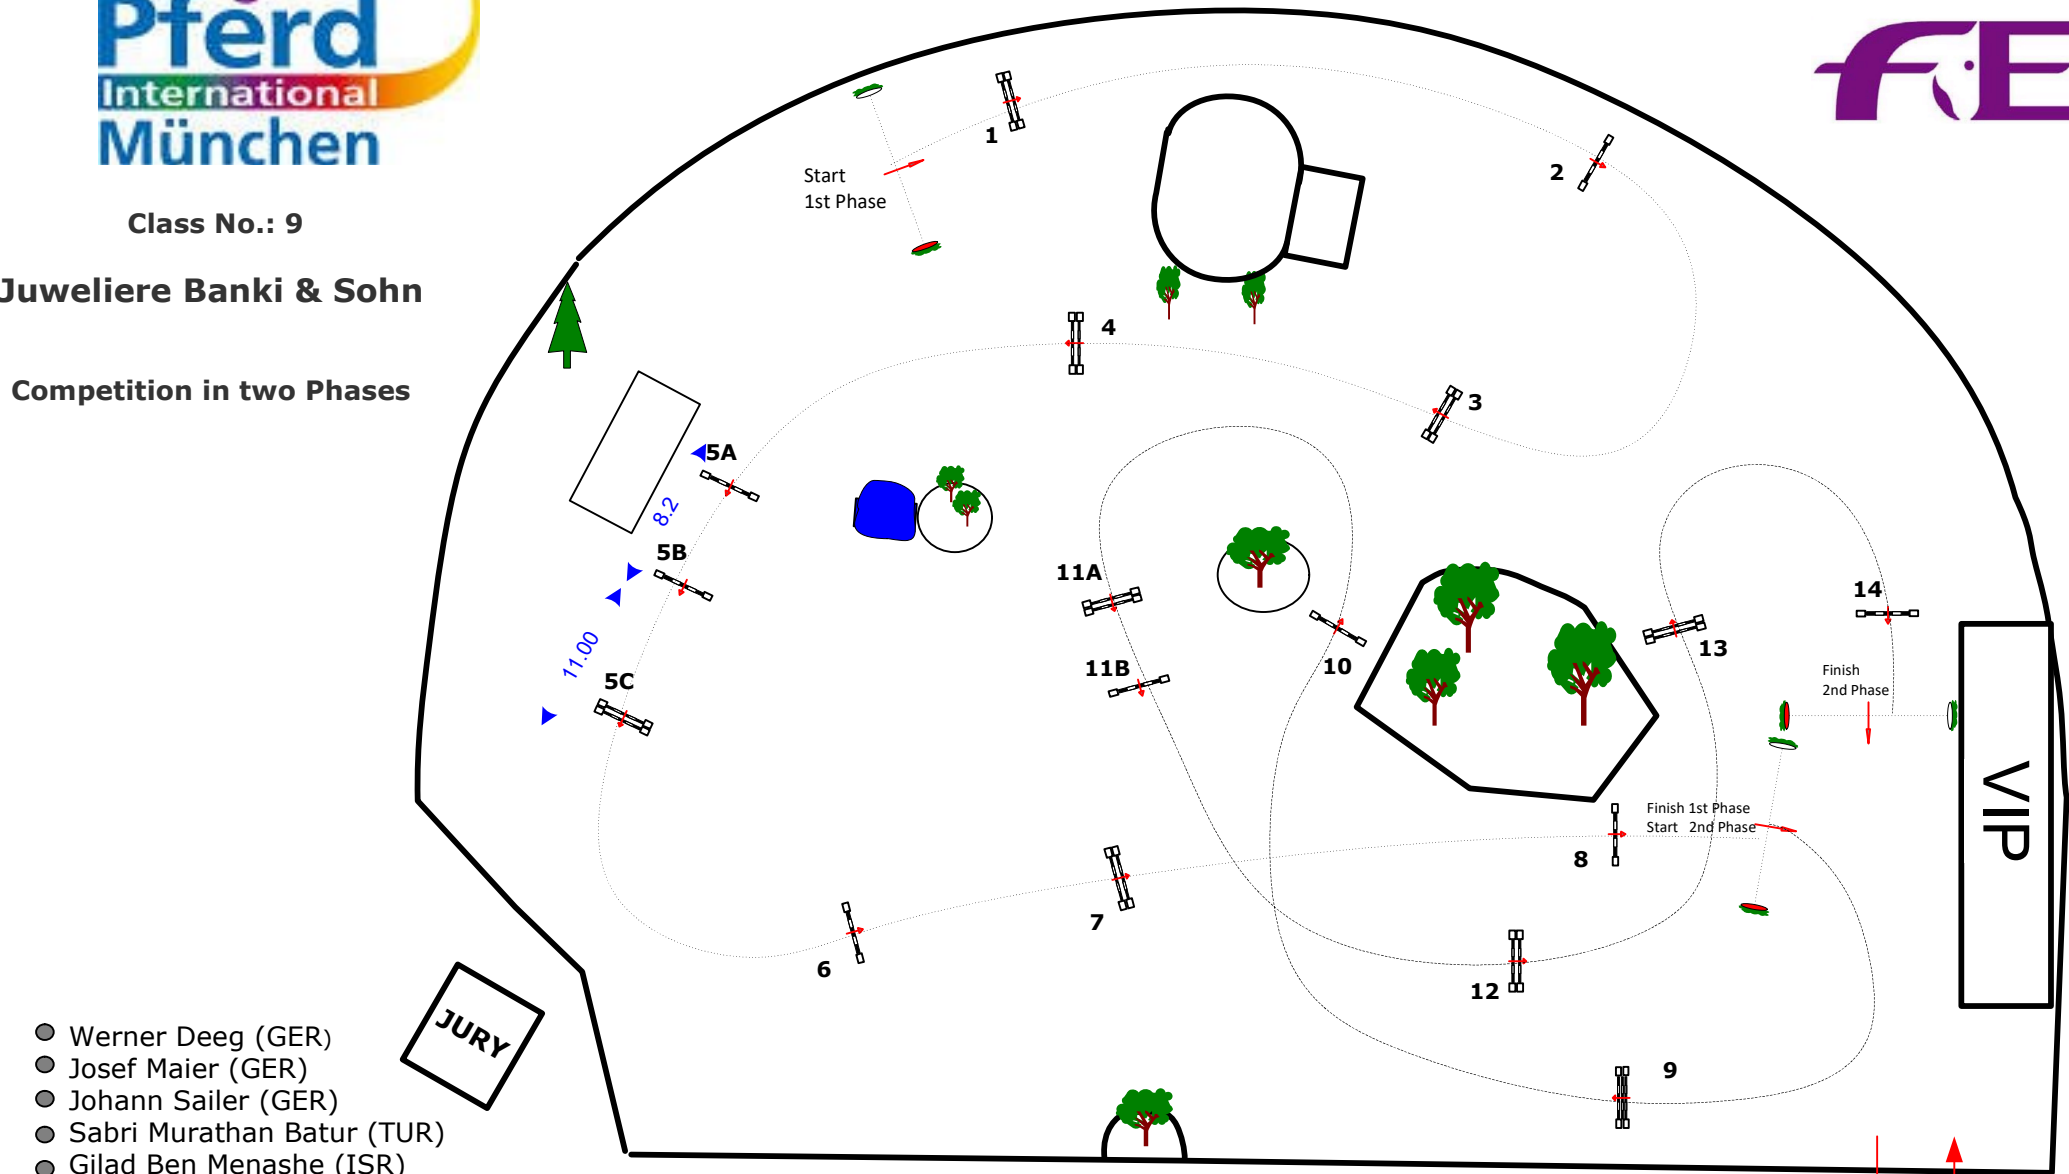

CSI*** München 2018

Class No.: 9

Juweliere Banki & Sohn

Competition in two Phases

- Werner Deeg (GER)
- Josef Maier (GER)
- Johann Sailer (GER)
- Sabri Murathan Batur (TUR)
- Gilad Ben Menashe (ISR)

&
Team

Table: A
National RG:
FEI RG / Art. 274.5.3
Height: 1.40 m

Speed: 350 m/min
Length: 310 m
Time allowed: 54 sec
Time limit: 108 sec

Obstacles: 8
Efforts: 10
Penalty sec:
Closed combination:

2nd Phase: 9-14
Length: 280 m
Time allowed: 48 sec
Time limit: 96 sec