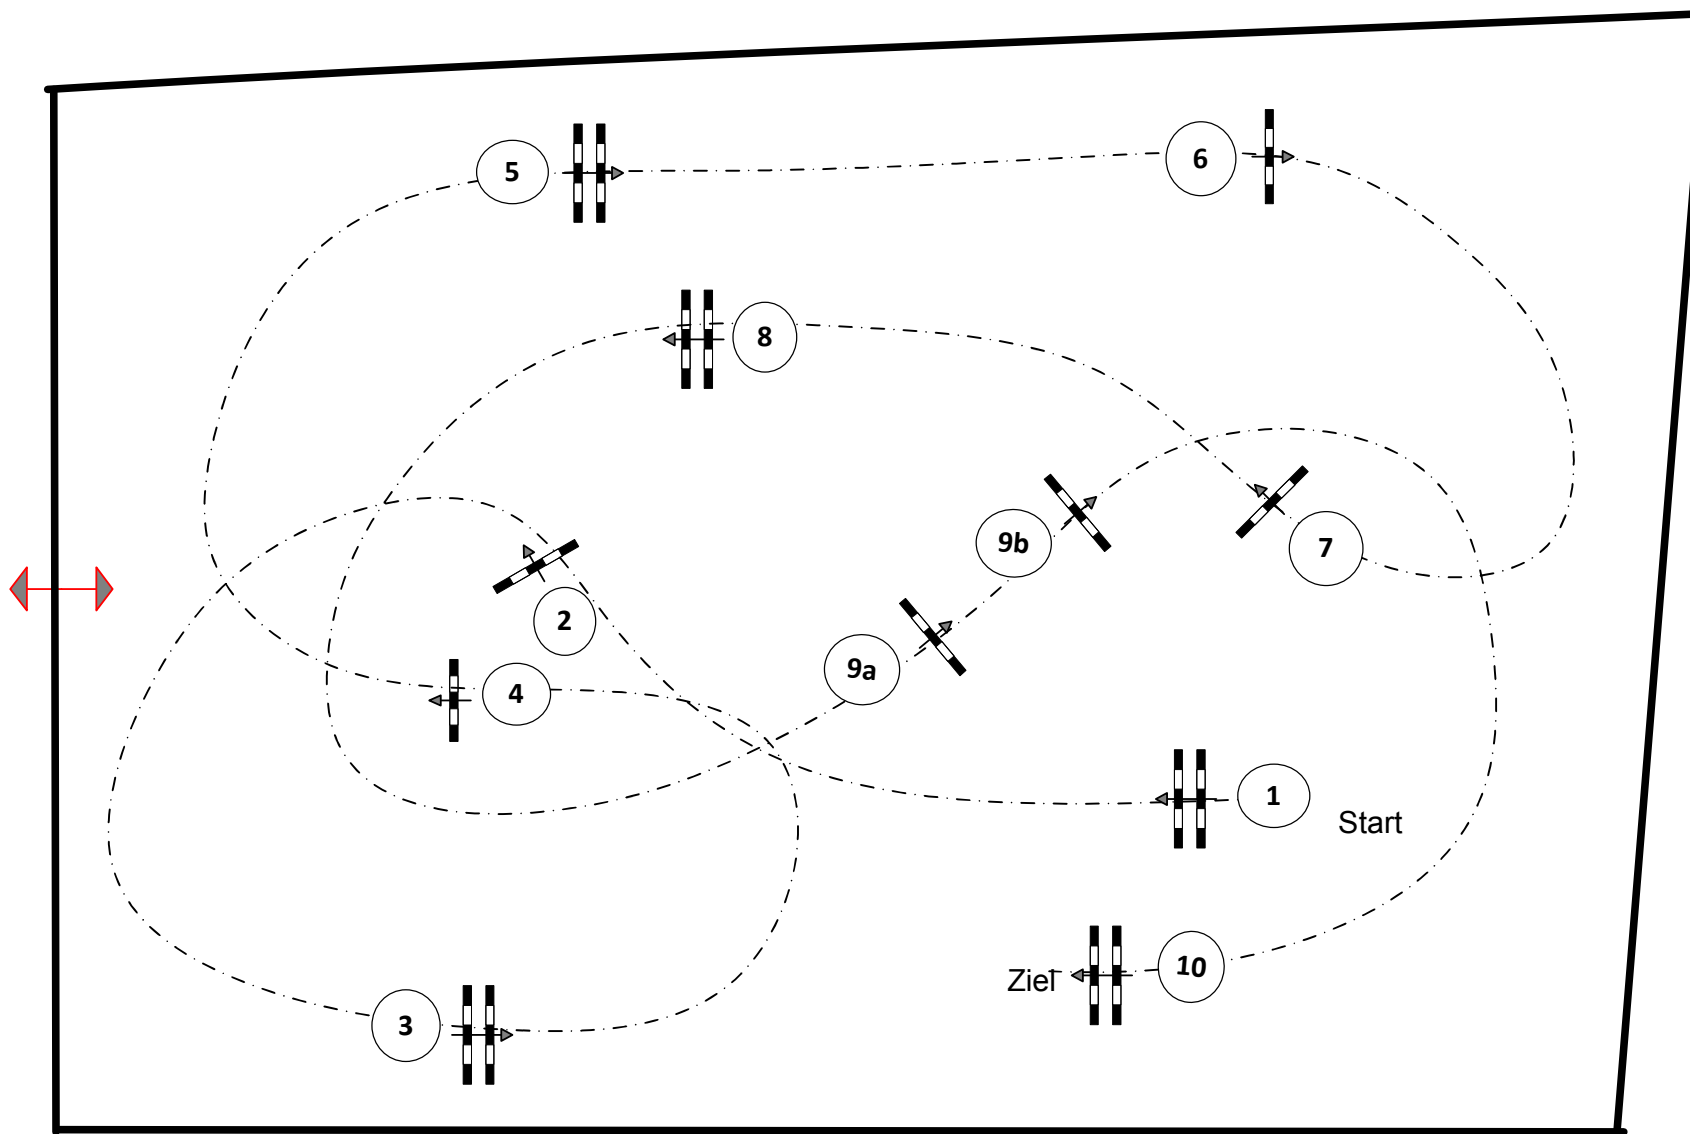

CSI*** Spangenberg 2018

Class No.: 11

Amateur Tour

Competiton against the clock

Table:	A
FEI RG / Art.	238.2.1
Approx Height:	1,15 m
Speed:	350 m/min
Length:	440 m
Time Allowed:	76 sec
Time Limit:	152 sec
Obstacles:	10
Efforts:	11
Penalty Seconds:	
Jump-Off:	
Length:	0 m
Time Allowed:	0 sec
Time Limit:	0 sec