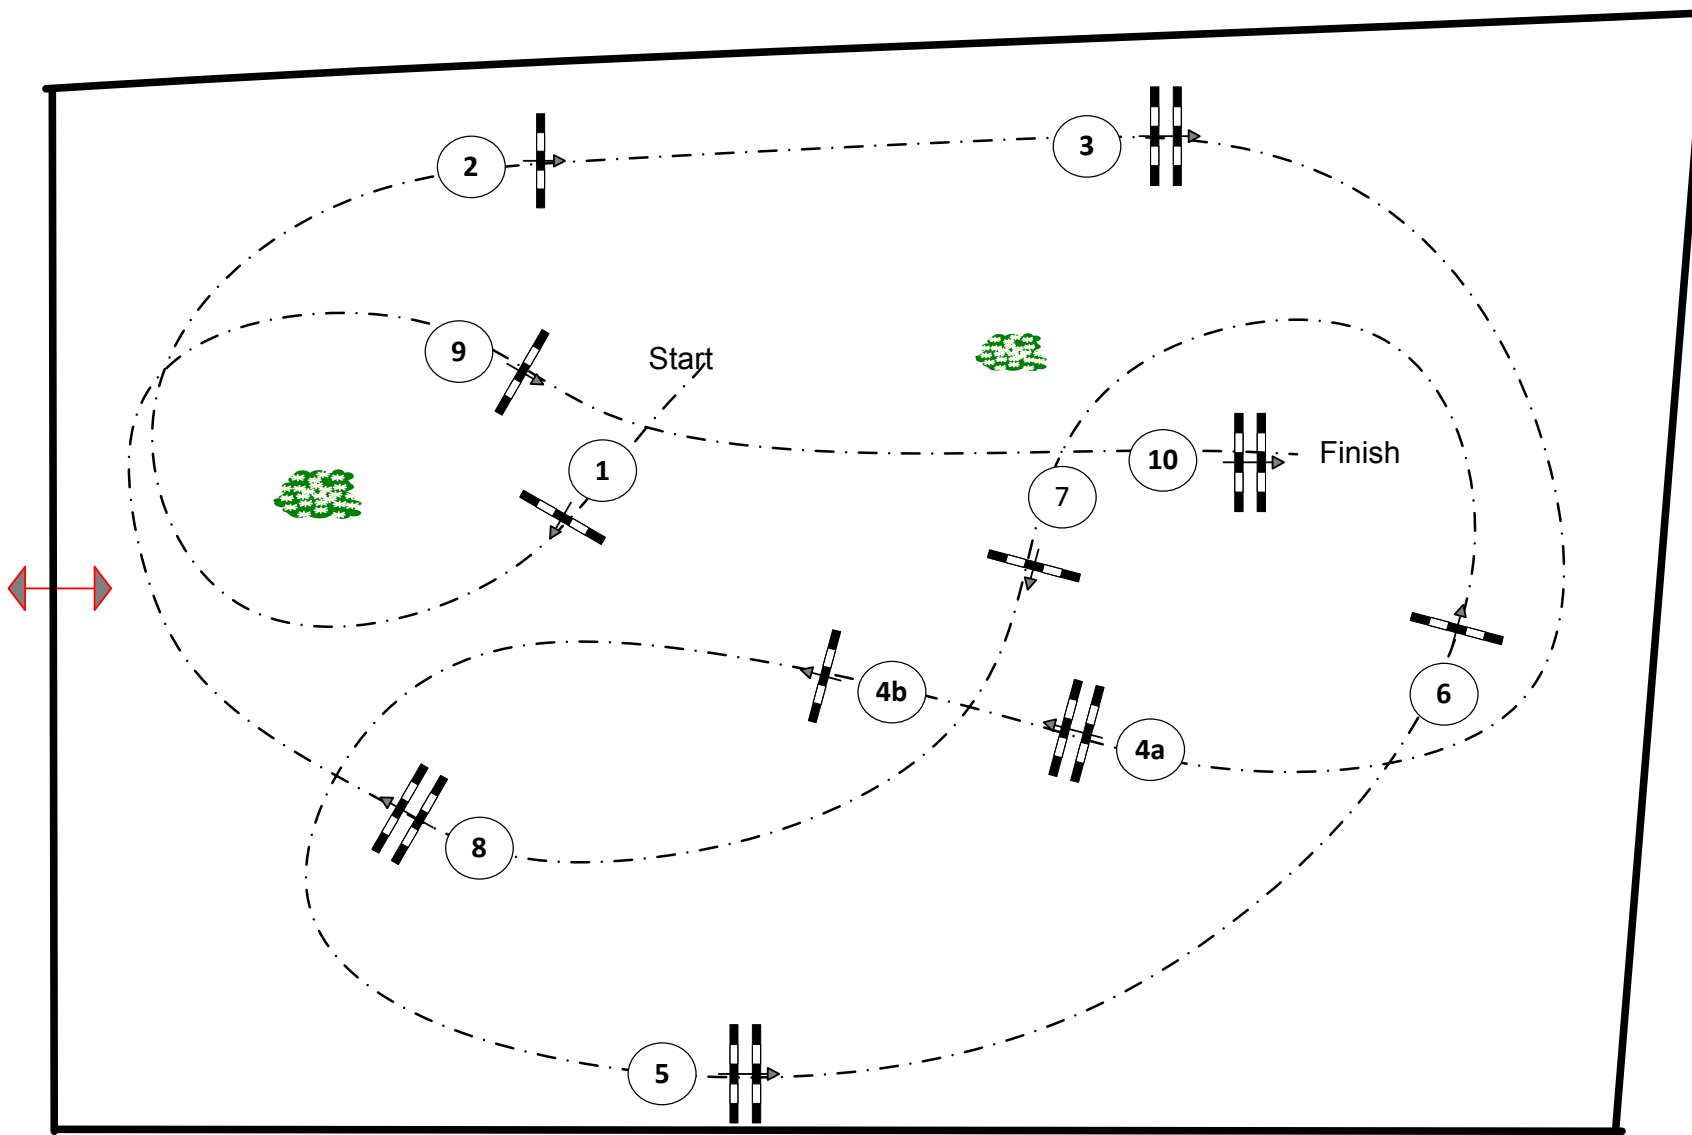

CSI*** Spangenberg 2018

Class No.: 12/14/17

Amateur Tour

Competition against the clock

Table:	A
FEI RG / Art.	238.2.1
Approx Height:	1,15/1,25/1,40 m
Speed:	350 m/min
Length:	430 m
Time Allowed:	74 sec
Time Limit:	148 sec
Obstacles:	10
Efforts:	11
Penalty Seconds:	
Jump-Off:	
Length:	0 m
Time Allowed:	0 sec
Time Limit:	0 sec