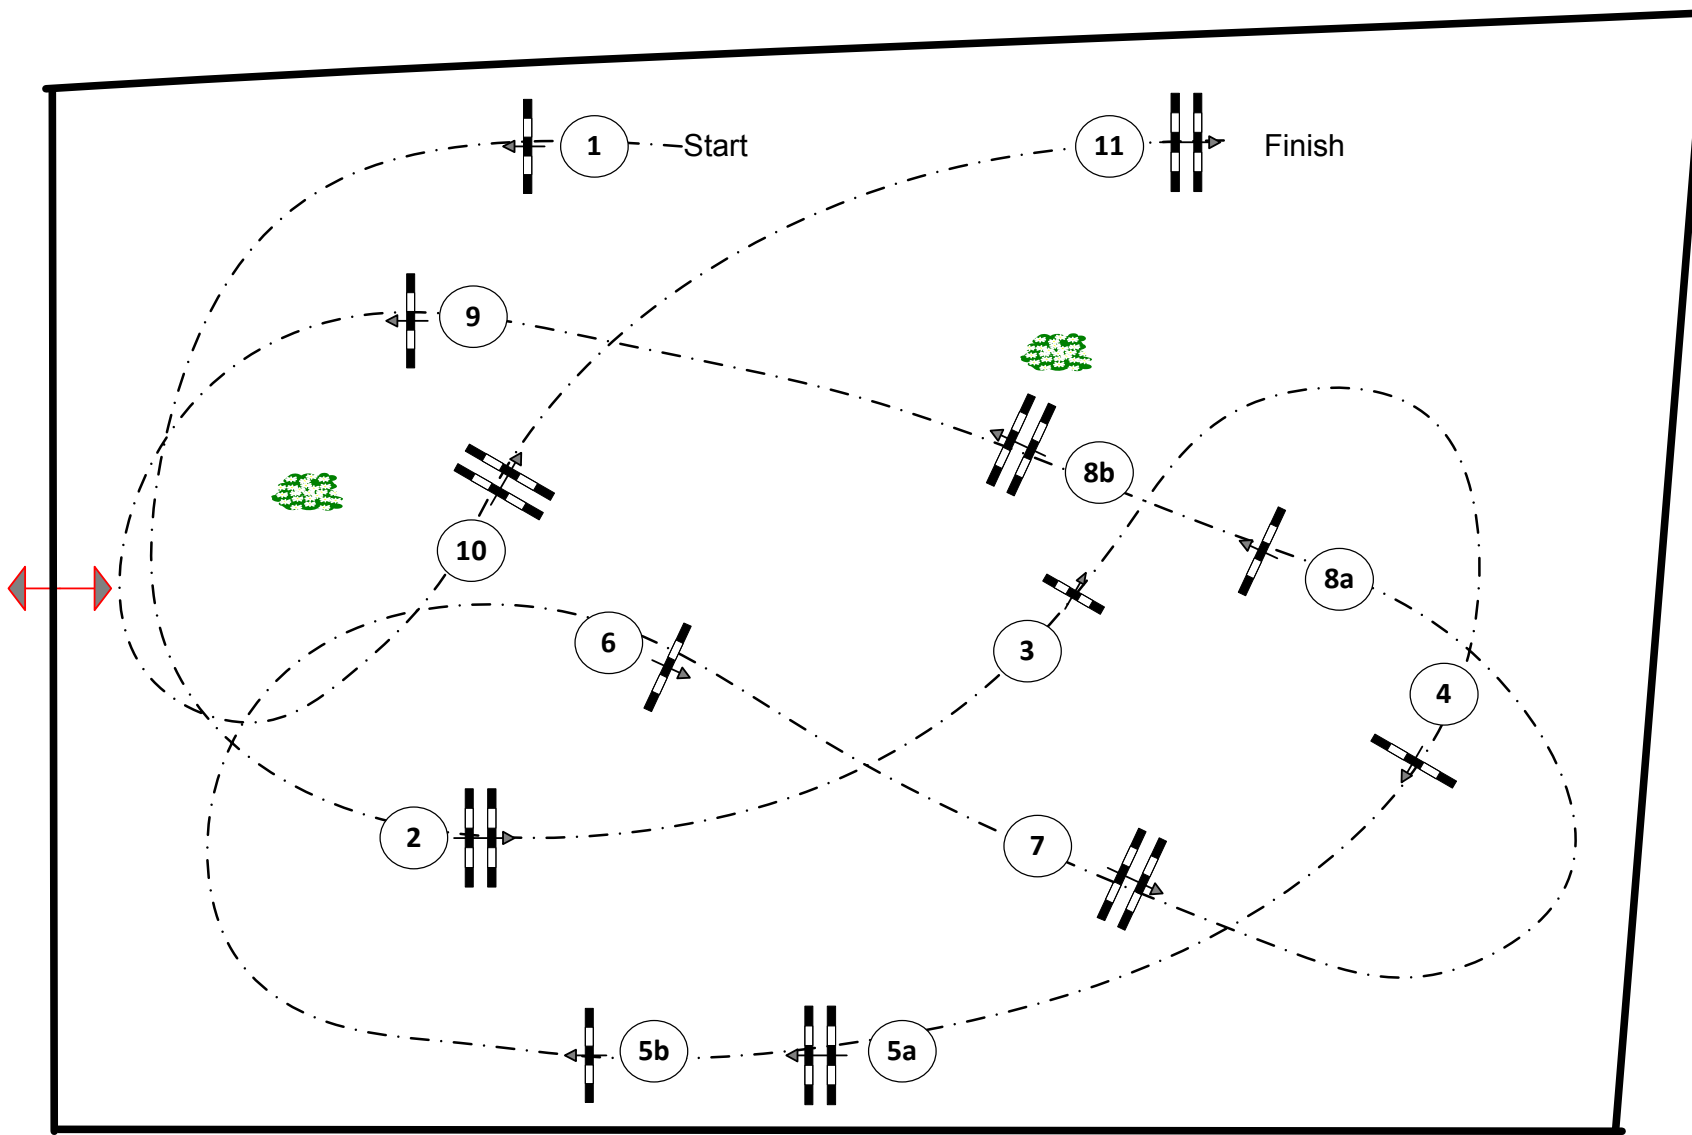

CSI*** Spangenberg 2018

Class No.: 01

Mittlere Tour

Competition against the clock

Table:	A
FEI RG / Art.	238.2.1
Approx Height:	1,45 m
Speed:	350 m/min
Length:	430 m
Time Allowed:	74 sec
Time Limit:	148 sec
Obstacles:	11
Efforts:	13
Penalty Seconds:	
Jump-Off:	
Length:	0 m
Time Allowed:	0 sec
Time Limit:	0 sec