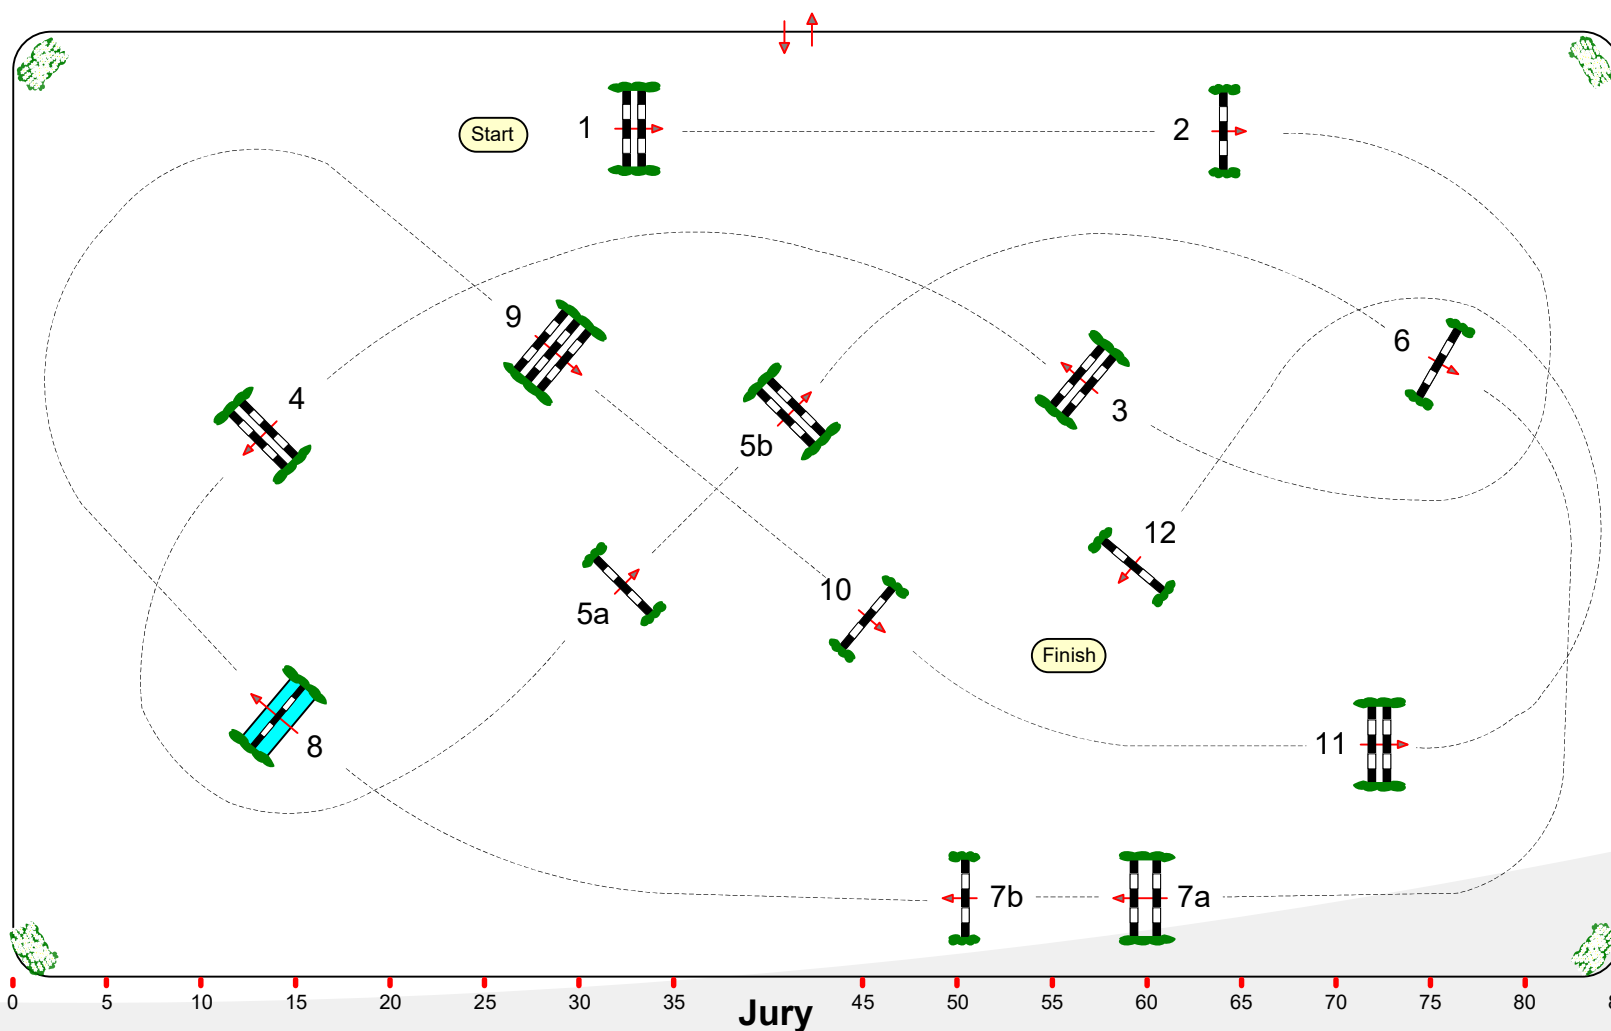

Verden International 2018

CSI** , CSIYH* , CSIAm A+B

Class No.: 1

Medium Tour

Competition against the clock

Donnerstag, 2. August 2018

Start: 14:30

Table: A
National RG:
FEI RG / Art. 238.2.1
Height: 1,40 m

Speed: 350 m/min
Length: 440 m
Time allowed: 76 sec
Time limit: 152 sec

Obstacles: 12
Efforts: 14
Penalty sec
Closed combination:

1st Jump-off:

Length: 0 m
Time allowed: 0 sec
Time limit: 0 sec

Course Designer
Joachim Stratmann (GER)
+ Team